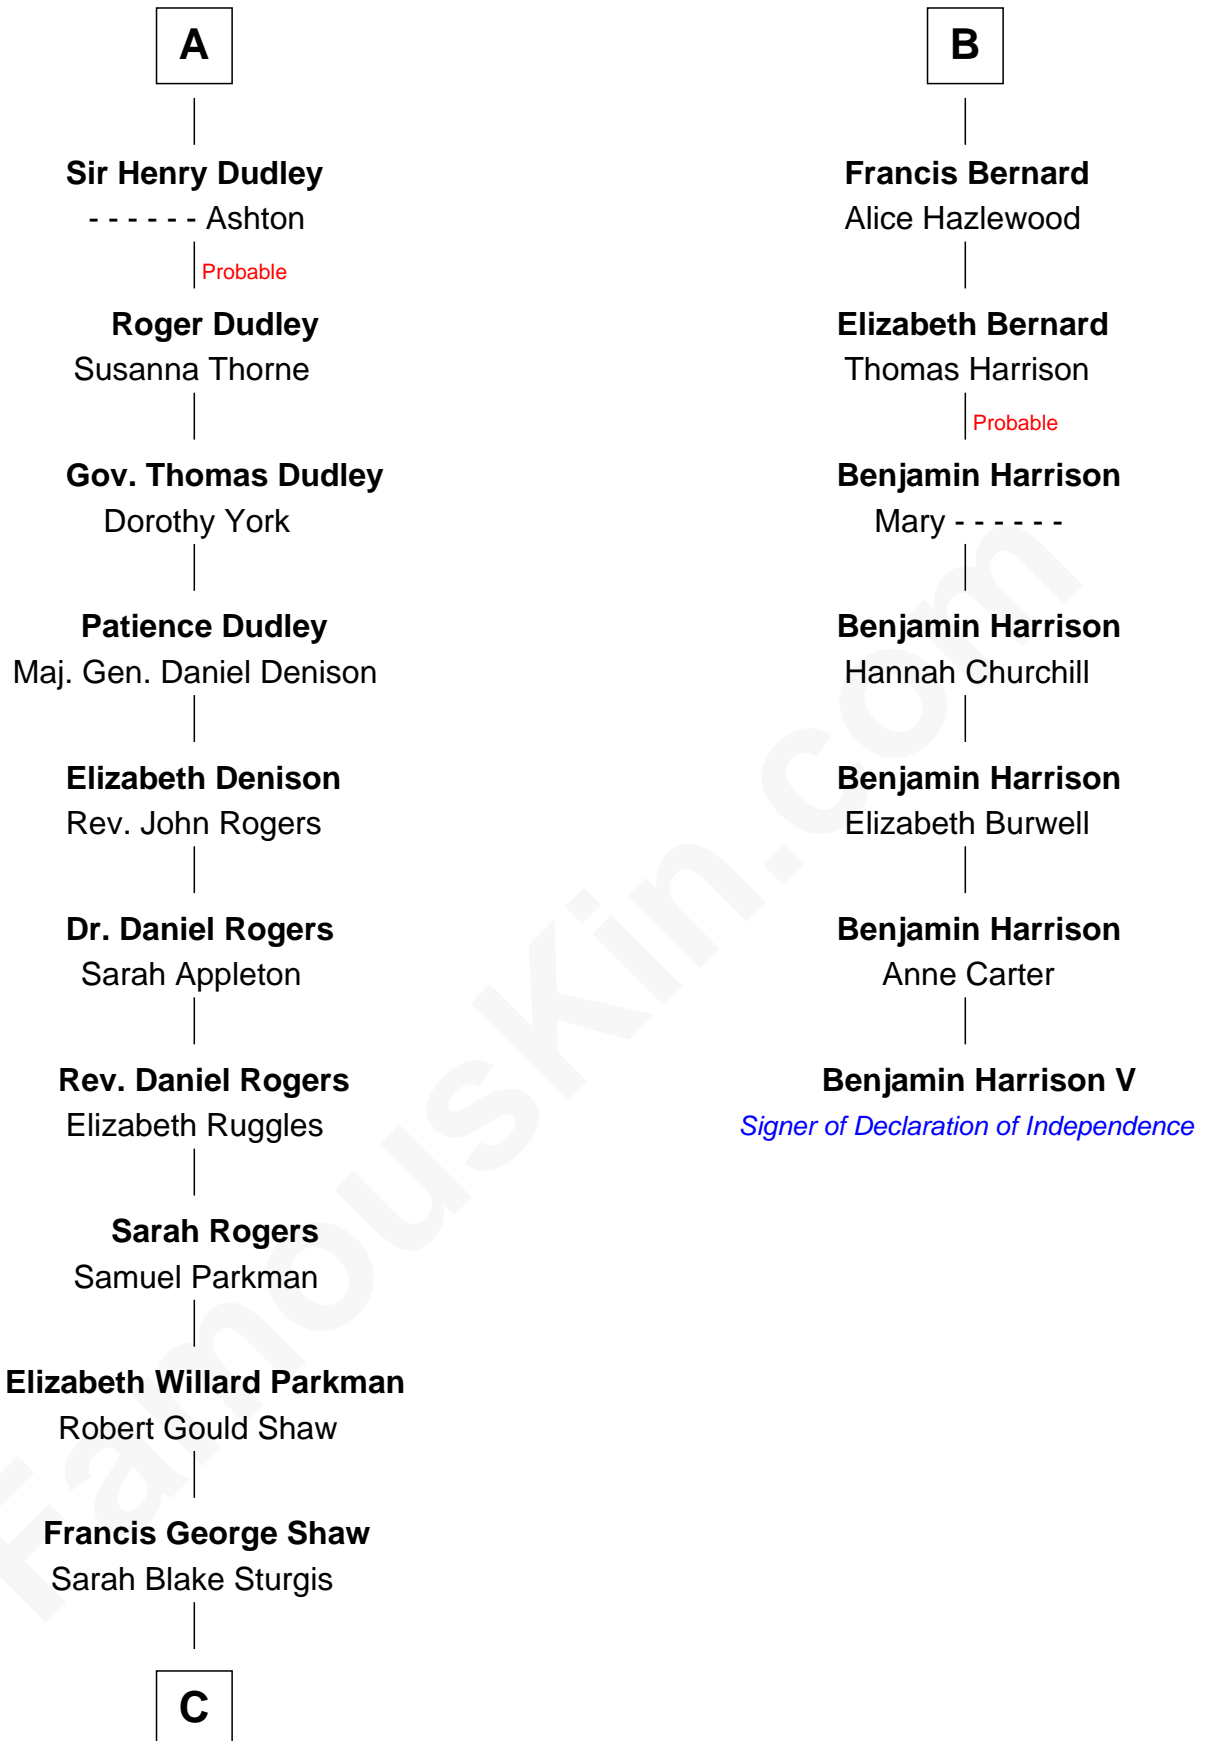

FamousKin.com Relationship Chart of

Kyra Sedgwick

TV and Movie Actress

13th cousin 8 times removed of

Benjamin Harrison V

Signer of the Declaration of Independence

C

—
Susanna Shaw
Robert Bowne Minturn

—
Sarah May Minturn
Henry Dwight Sedgwick

—
Robert Minturn Sedgwick
Helen Peabody

—
Henry Dwight Sedgwick
Patricia Ann Rosenwald

—
Kyra Sedgwick
TV and Movie Actress