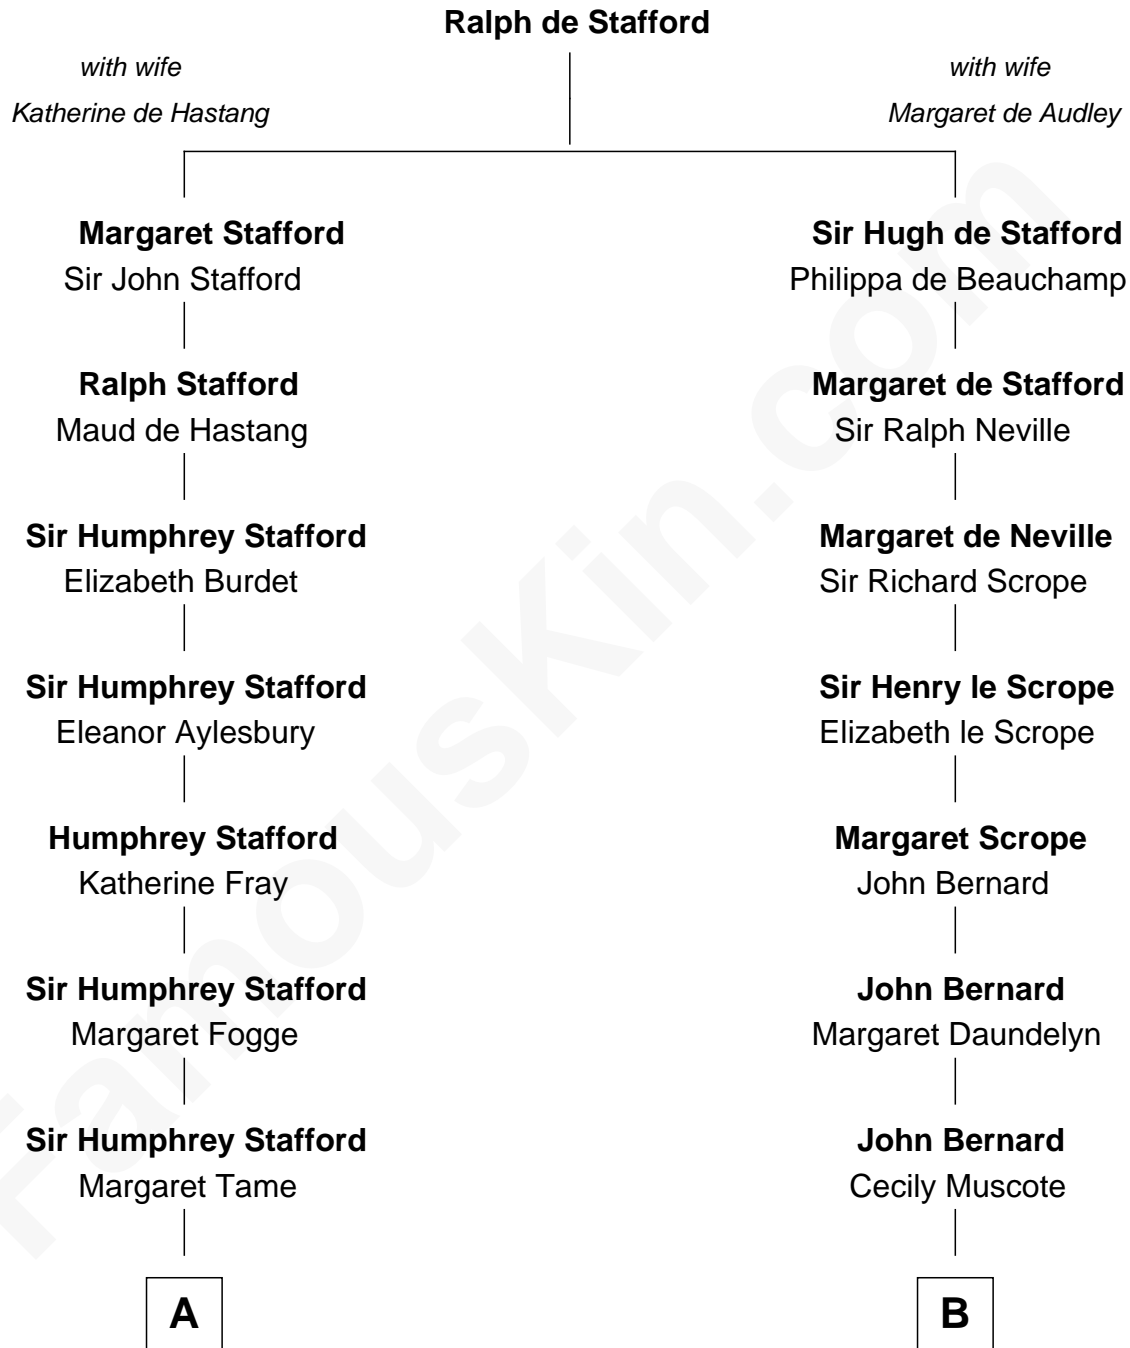

FamousKin.com Relationship Chart of

Kyra Sedgwick

TV and Movie Actress

13th cousin 7 times removed of

Benjamin Harrison V

Signer of the Declaration of Independence

C

Henry Dwight Sedgwick

Sarah May Minturn

Robert Minturn Sedgwick

Helen Peabody

Henry Dwight Sedgwick

Patricia Ann Rosenwald

Kyra Sedgwick

TV and Movie Actress

FamousKin.com