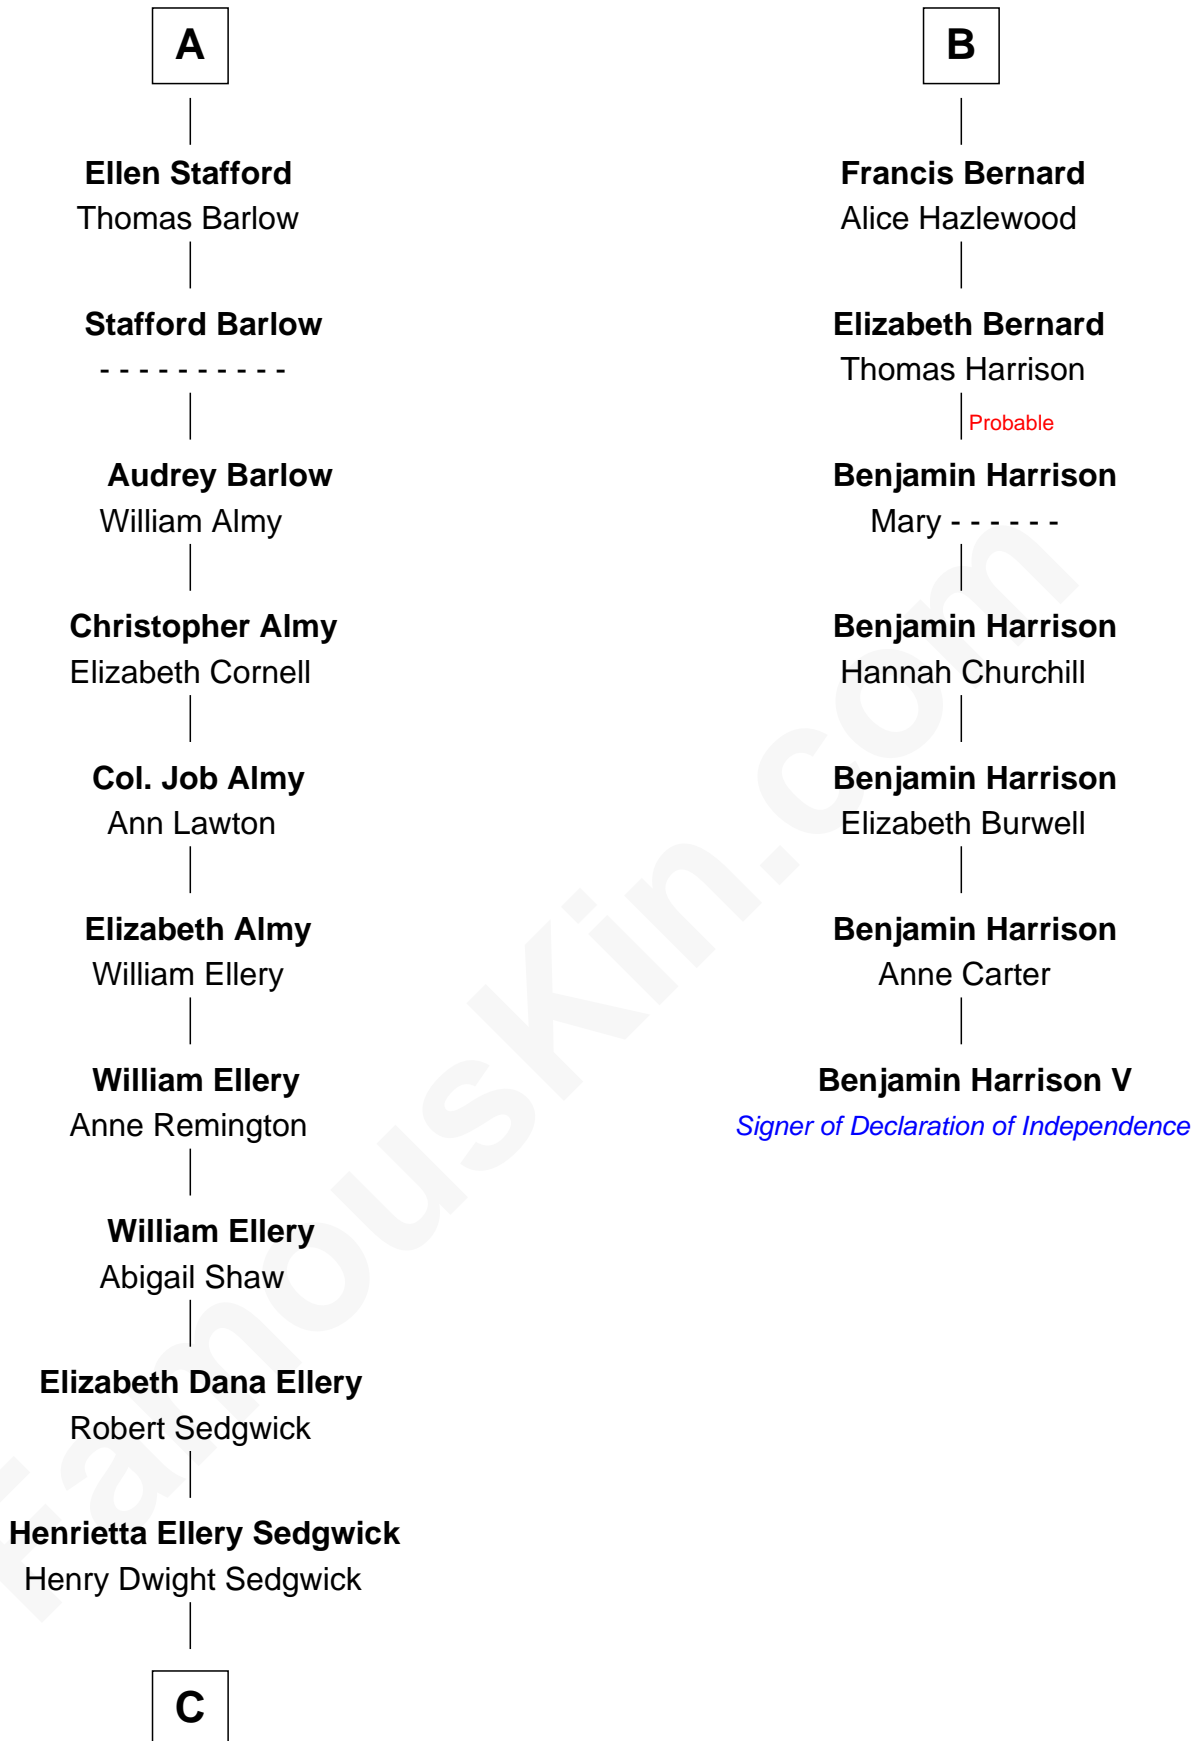

FamousKin.com Relationship Chart of

Kyra Sedgwick

TV and Movie Actress

13th cousin 7 times removed of

Benjamin Harrison V

Signer of the Declaration of Independence

C

Henry Dwight Sedgwick

Sarah May Minturn

Robert Minturn Sedgwick

Helen Peabody

Henry Dwight Sedgwick

Patricia Ann Rosenwald

Kyra Sedgwick

TV and Movie Actress

FamousKin.com