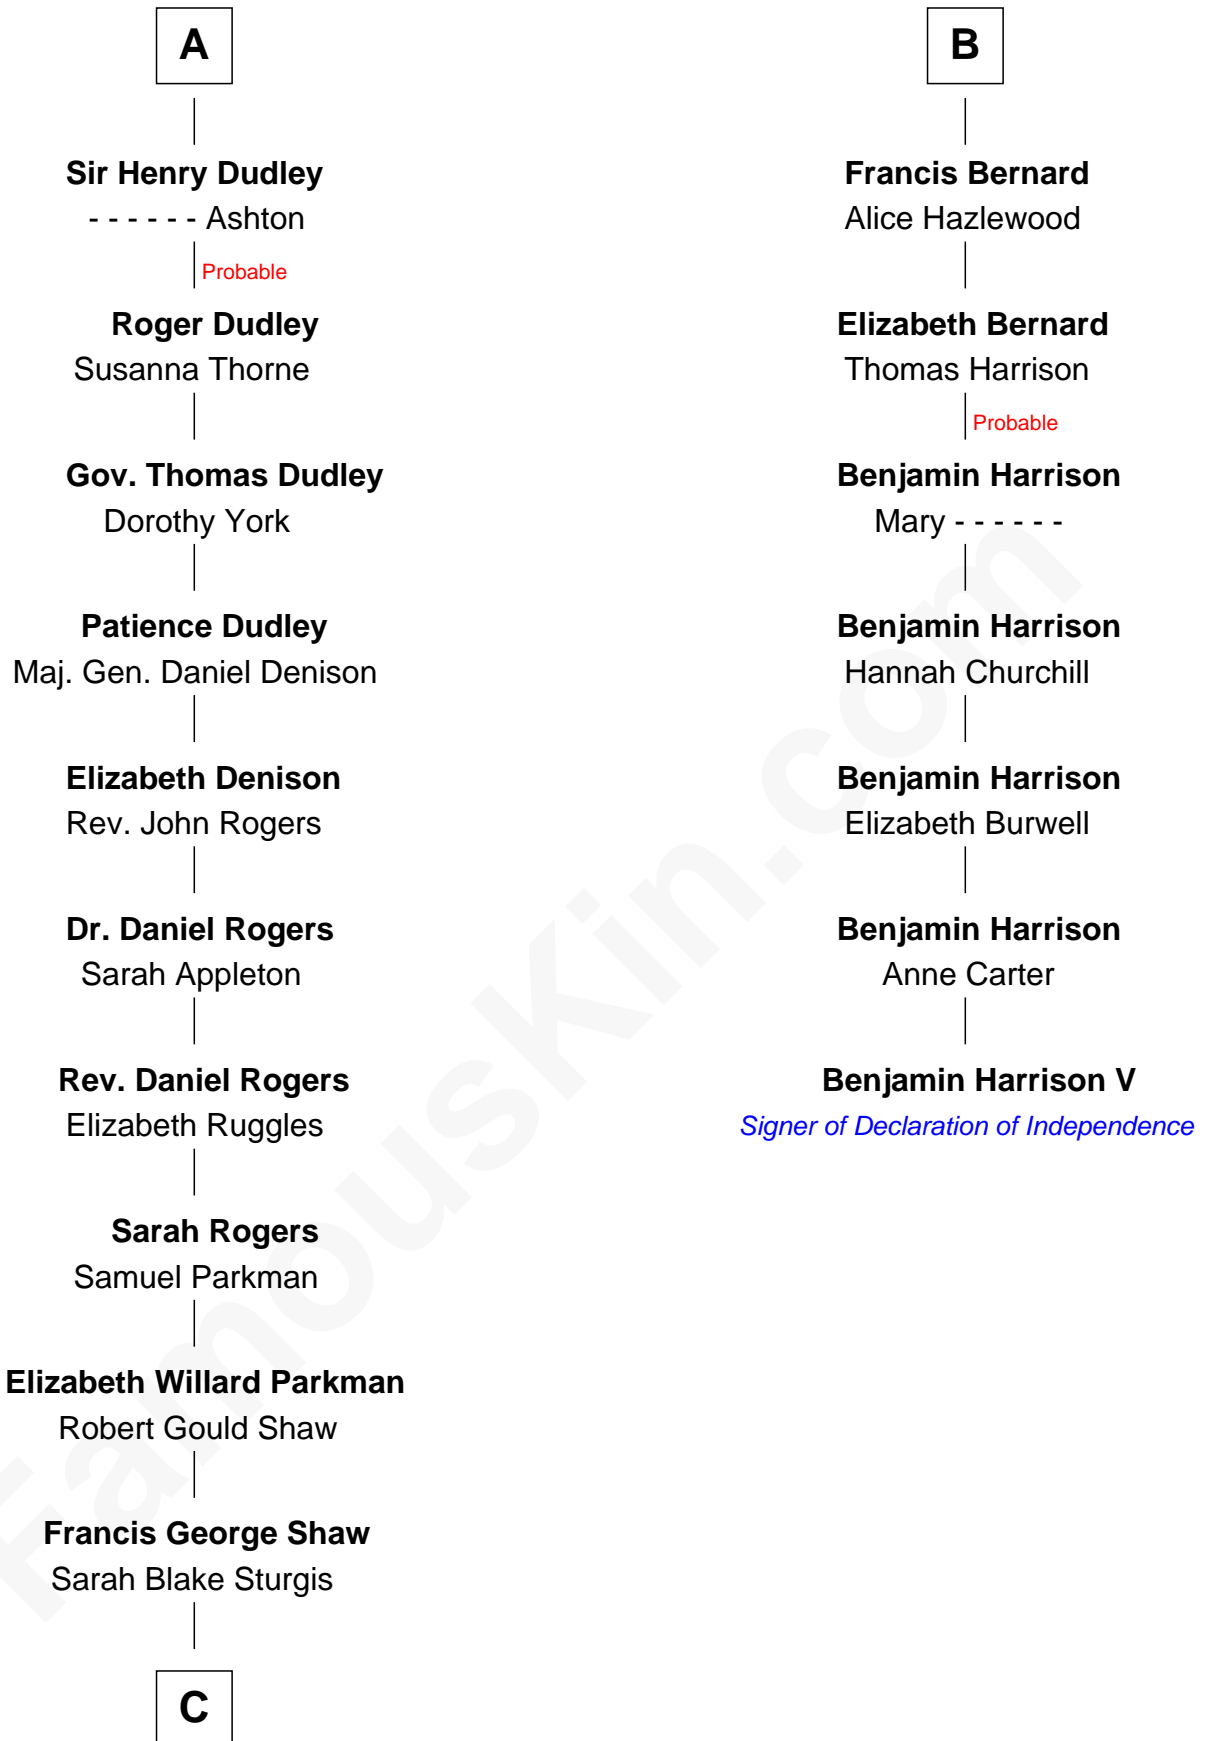

FamousKin.com

Relationship Chart of

Kyra Sedgwick

TV and Movie Actress

13th cousin 8 times removed of

Benjamin Harrison V

Signer of the Declaration of Independence

C

—
Susanna Shaw
Robert Bowne Minturn

—
Sarah May Minturn
Henry Dwight Sedgwick

—
Robert Minturn Sedgwick
Helen Peabody

—
Henry Dwight Sedgwick
Patricia Ann Rosenwald

—
Kyra Sedgwick
TV and Movie Actress