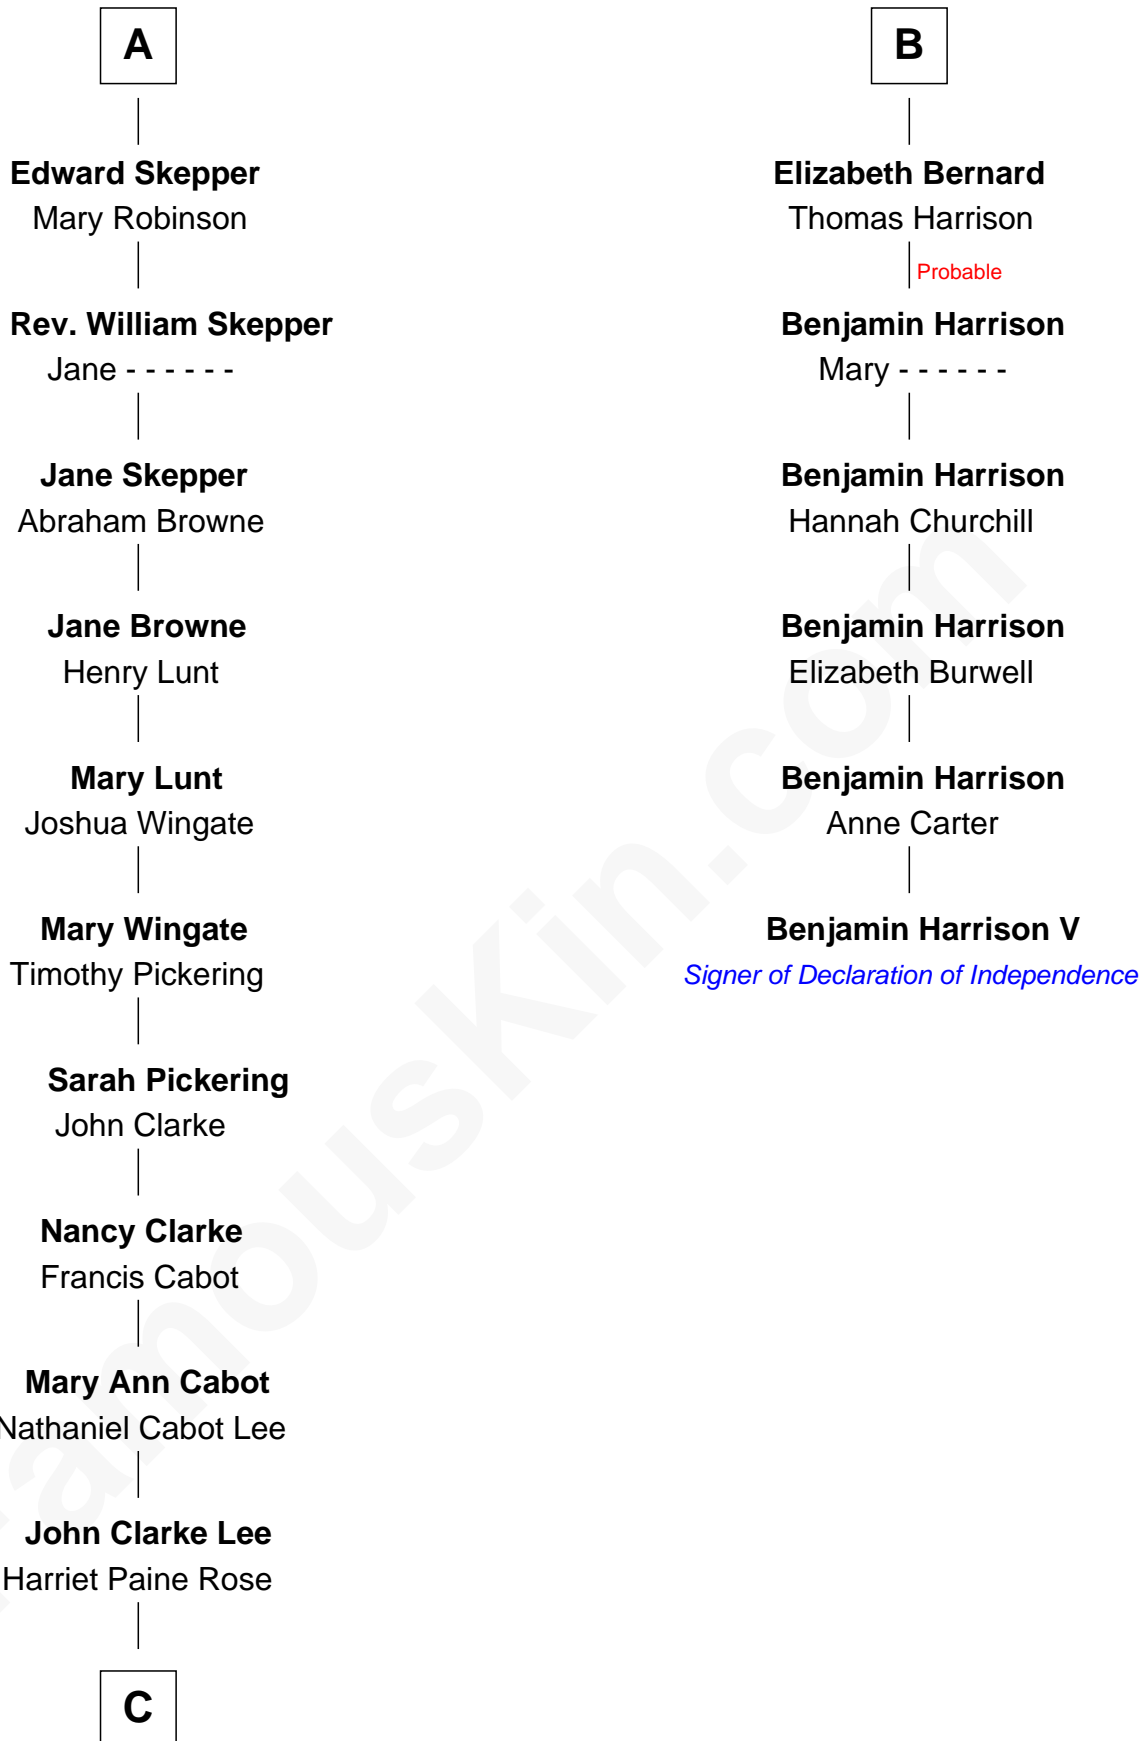

# FamousKin.com Relationship Chart of

**Kyra Sedgwick**

*TV and Movie Actress*

12th cousin 9 times removed of

**Benjamin Harrison V**

*Signer of the Declaration of Independence*

**Sir Hugh de Stafford**

Philippa de Beauchamp

**Katherine de Stafford**

Michael de la Pole

**Isabel de la Pole**

Thomas Morley

**Anne Morley**

Sir John Hastings

**Elizabeth Hastings**

Sir Robert Hildyard

Sir Ralph Neville

**Margaret de Neville**

Sir Richard Scrope

**Sir Henry le Scrope**

Elizabeth le Scrope

**Margaret Scrope**

John Bernard

**John Bernard**

Margaret Daundelyn

**John Bernard**

Cecily Muscote

**Francis Bernard**

Alice Hazlewood

**B**

**C**

**Marianne Cabot Lee**  
Samuel Endicott Peabody