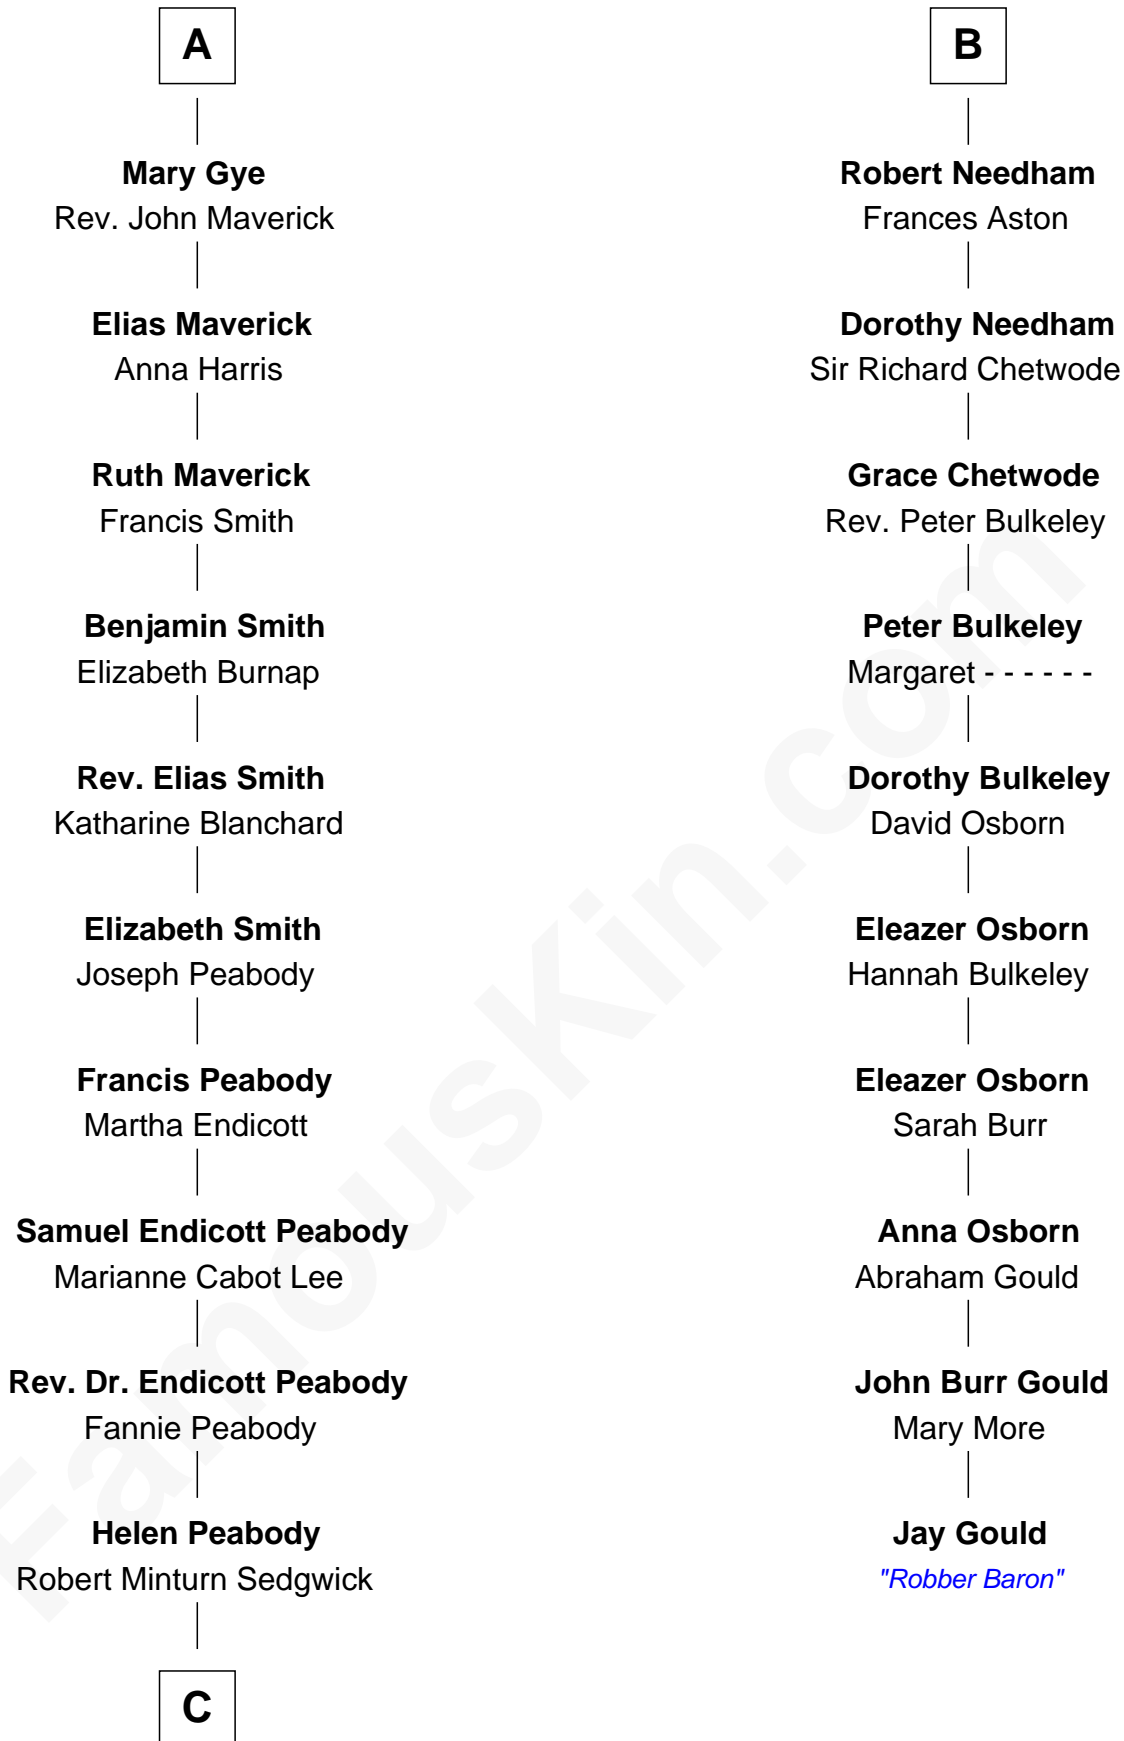

FamousKin.com Relationship Chart of

Kyra Sedgwick

TV and Movie Actress

16th cousin 2 times removed of

Jay Gould

American Railroad "Robber Baron"

C

Henry Dwight Sedgwick

Patricia Ann Rosenwald

Kyra Sedgwick

TV and Movie Actress

FamousKin.com