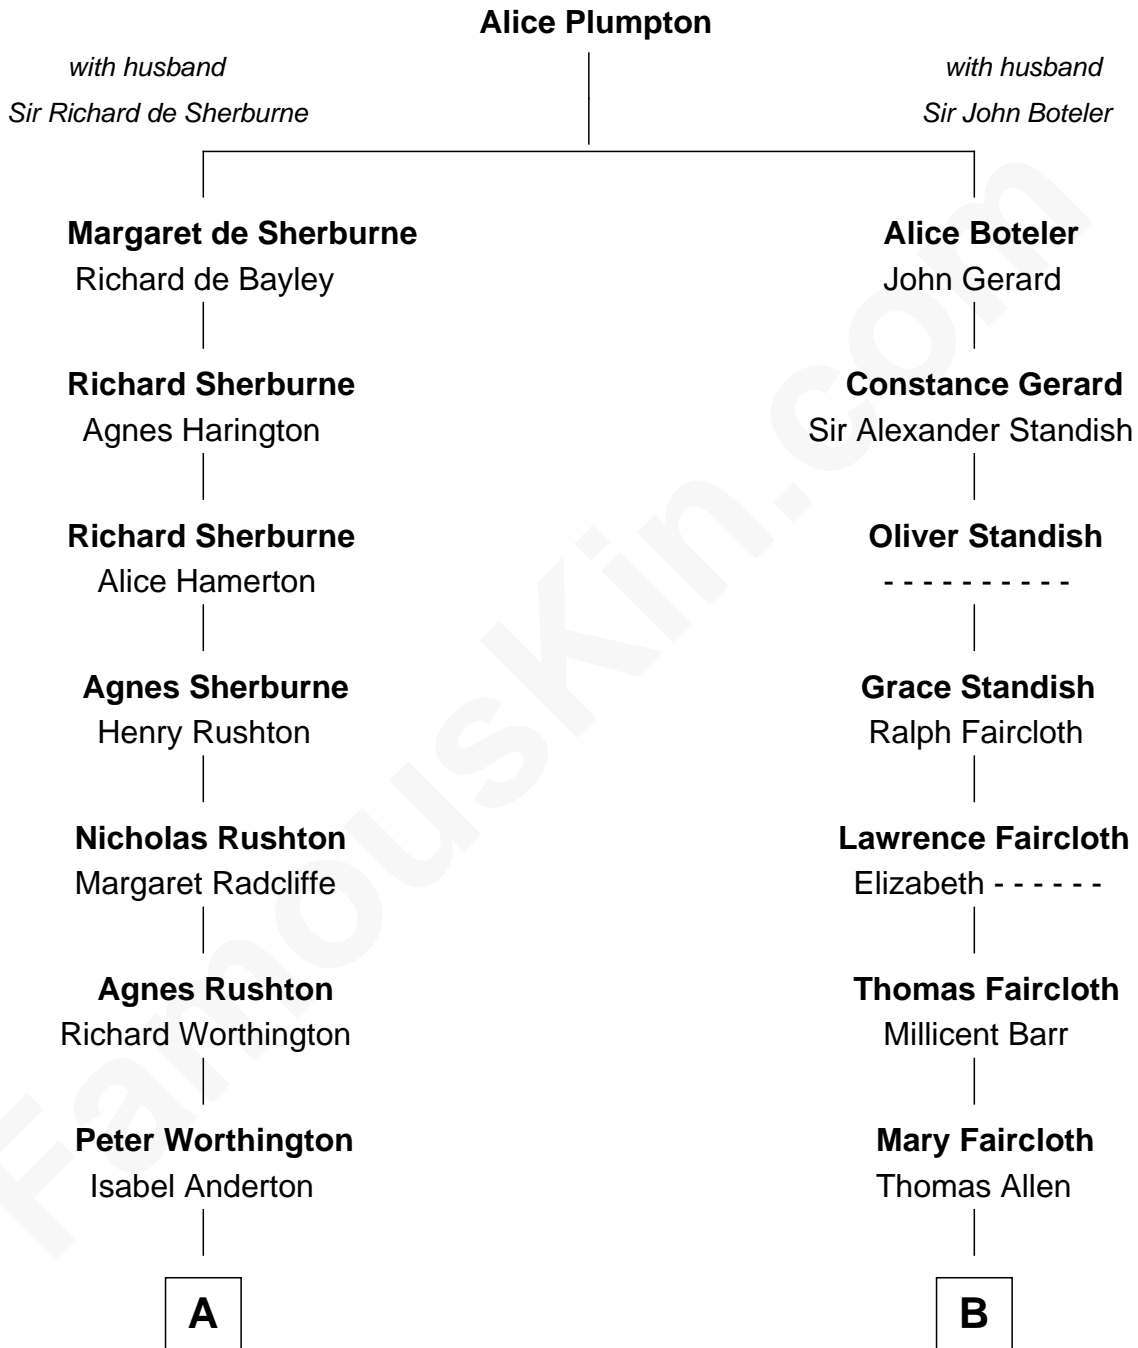

FamousKin.com Relationship Chart of

Kyra Sedgwick

TV and Movie Actress

15th cousin 6 times removed of

Jay Gould

American Railroad "Robber Baron"

C

—
Helen Bloodgood

Francis Peabody

—
Fannie Peabody

Rev. Dr. Endicott Peabody

—
Helen Peabody

Robert Minturn Sedgwick

—
Henry Dwight Sedgwick

Patricia Ann Rosenwald

—
Kyra Sedgwick