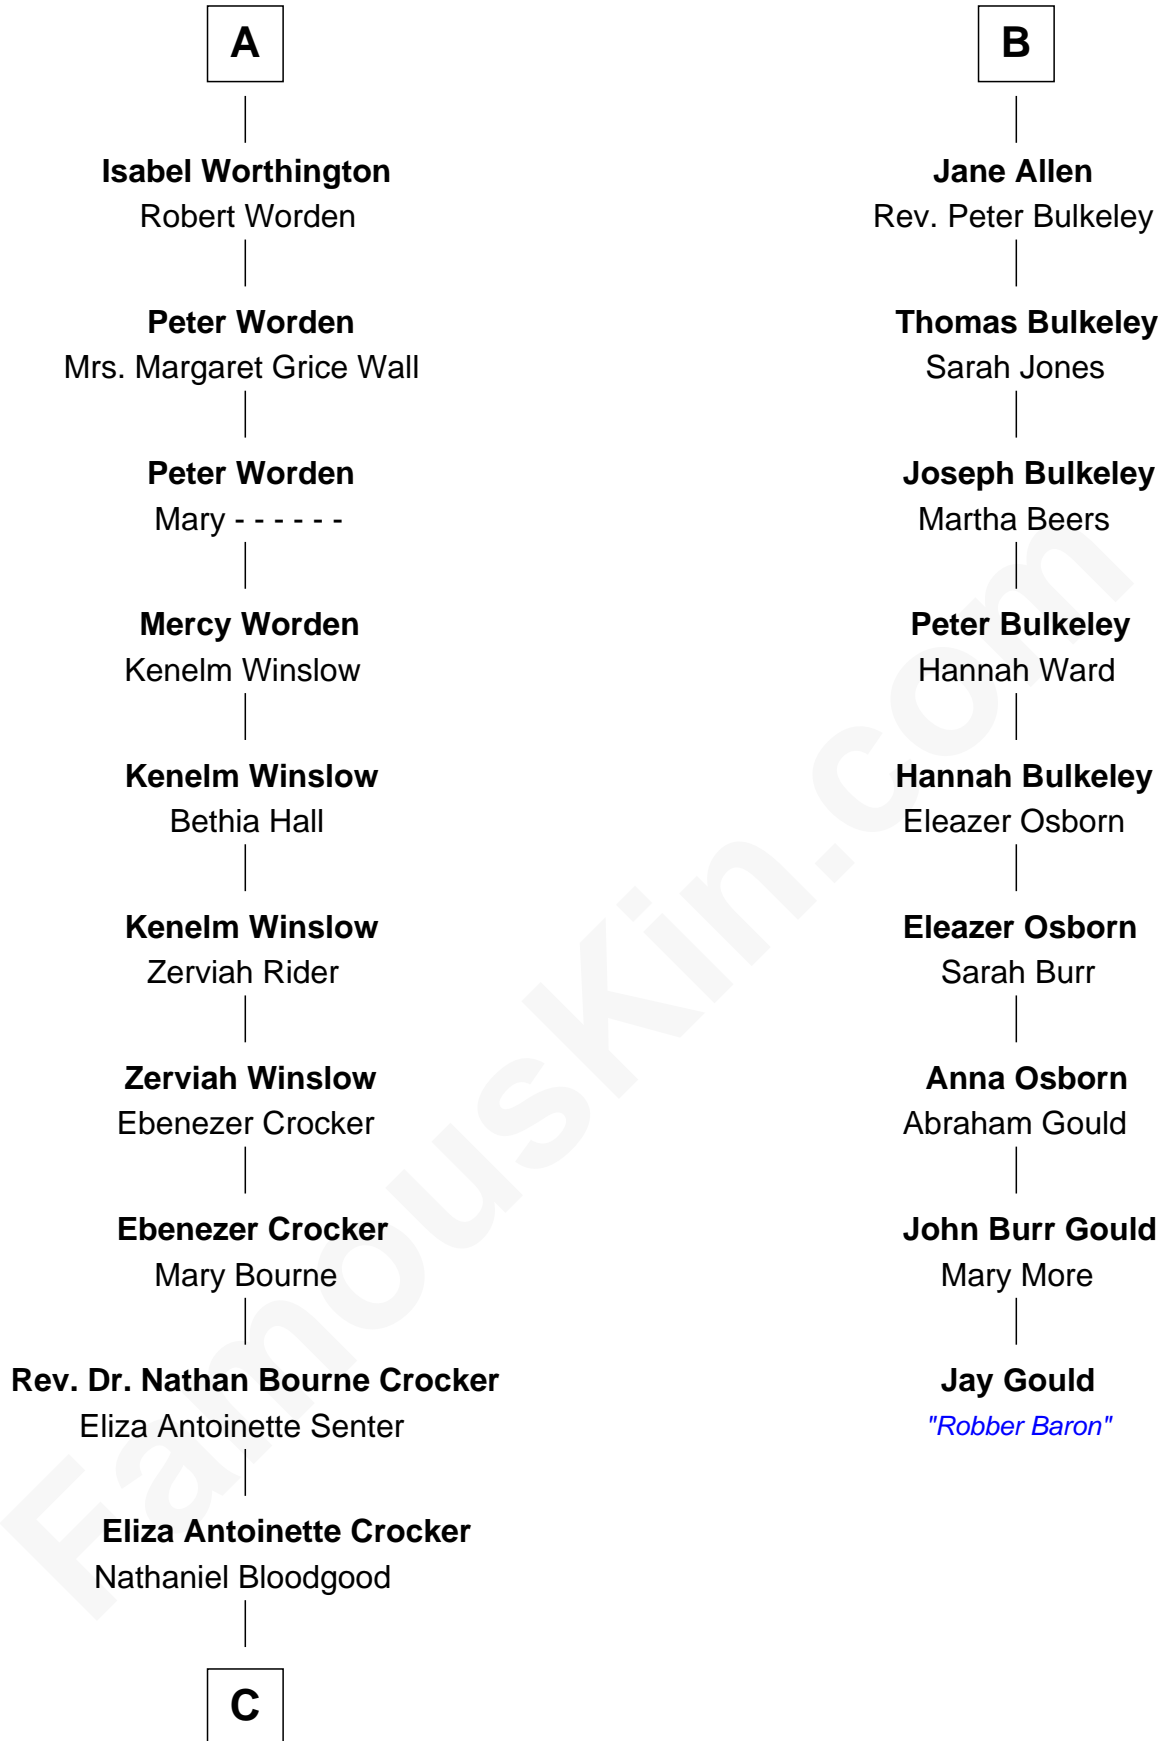

FamousKin.com Relationship Chart of

Kyra Sedgwick

TV and Movie Actress

15th cousin 6 times removed of

Jay Gould

American Railroad "Robber Baron"

C

—
Helen Bloodgood

Francis Peabody

—
Fannie Peabody

Rev. Dr. Endicott Peabody

—
Helen Peabody

Robert Minturn Sedgwick

—
Henry Dwight Sedgwick

Patricia Ann Rosenwald

—
Kyra Sedgwick