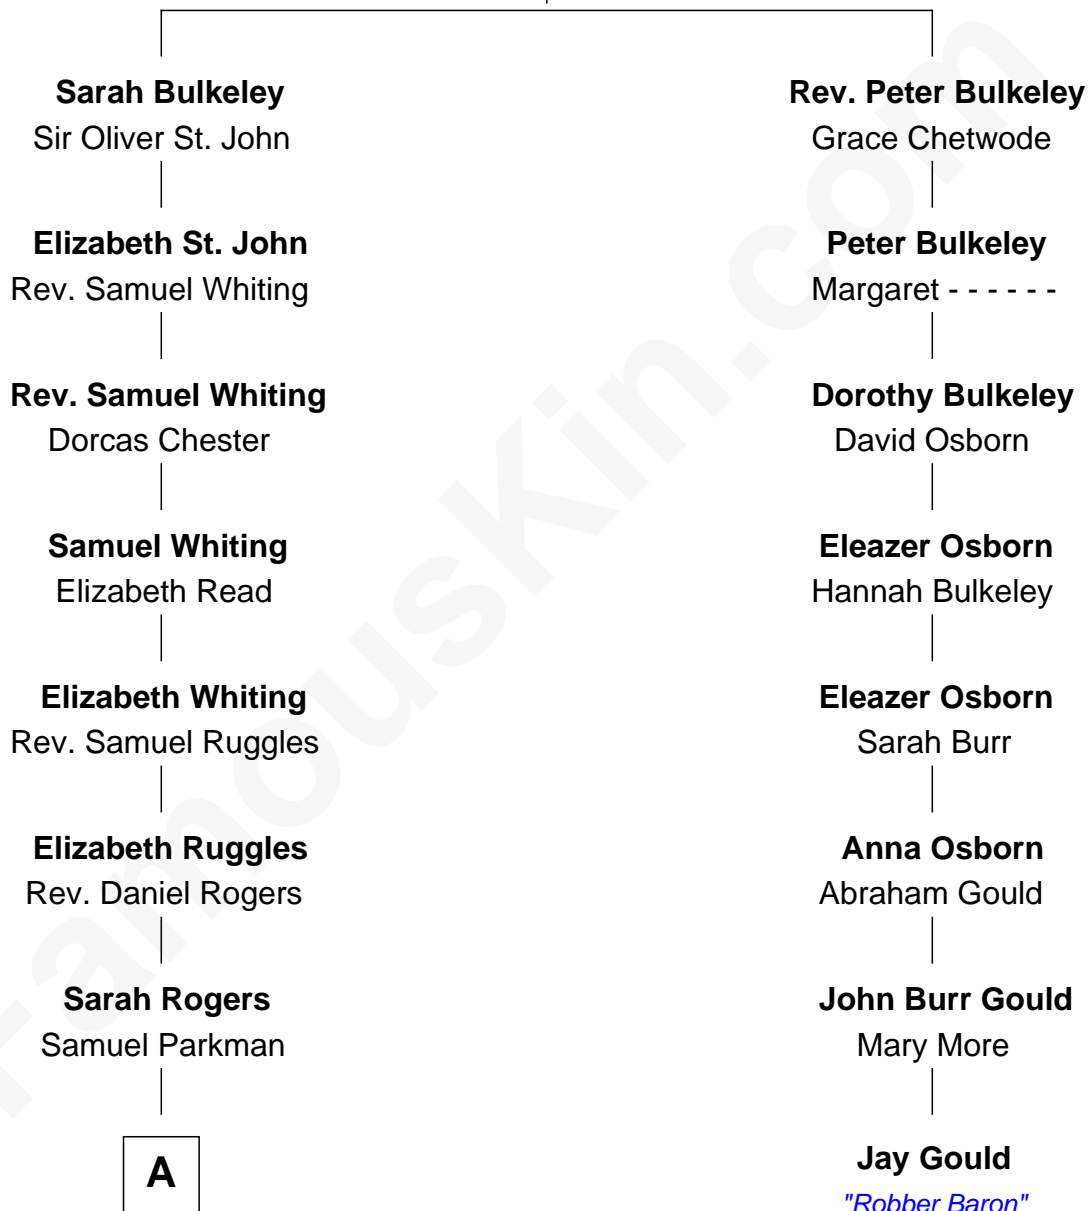

FamousKin.com Relationship Chart of

Kyra Sedgwick

TV and Movie Actress

7th cousin 6 times removed of

Jay Gould

American Railroad "Robber Baron"

Rev. Edward Bulkeley

Olive Irby

A

—
Elizabeth Willard Parkman

Robert Gould Shaw

—
Francis George Shaw

Sarah Blake Sturgis

—
Susanna Shaw

Robert Bowne Minturn

—
Sarah May Minturn