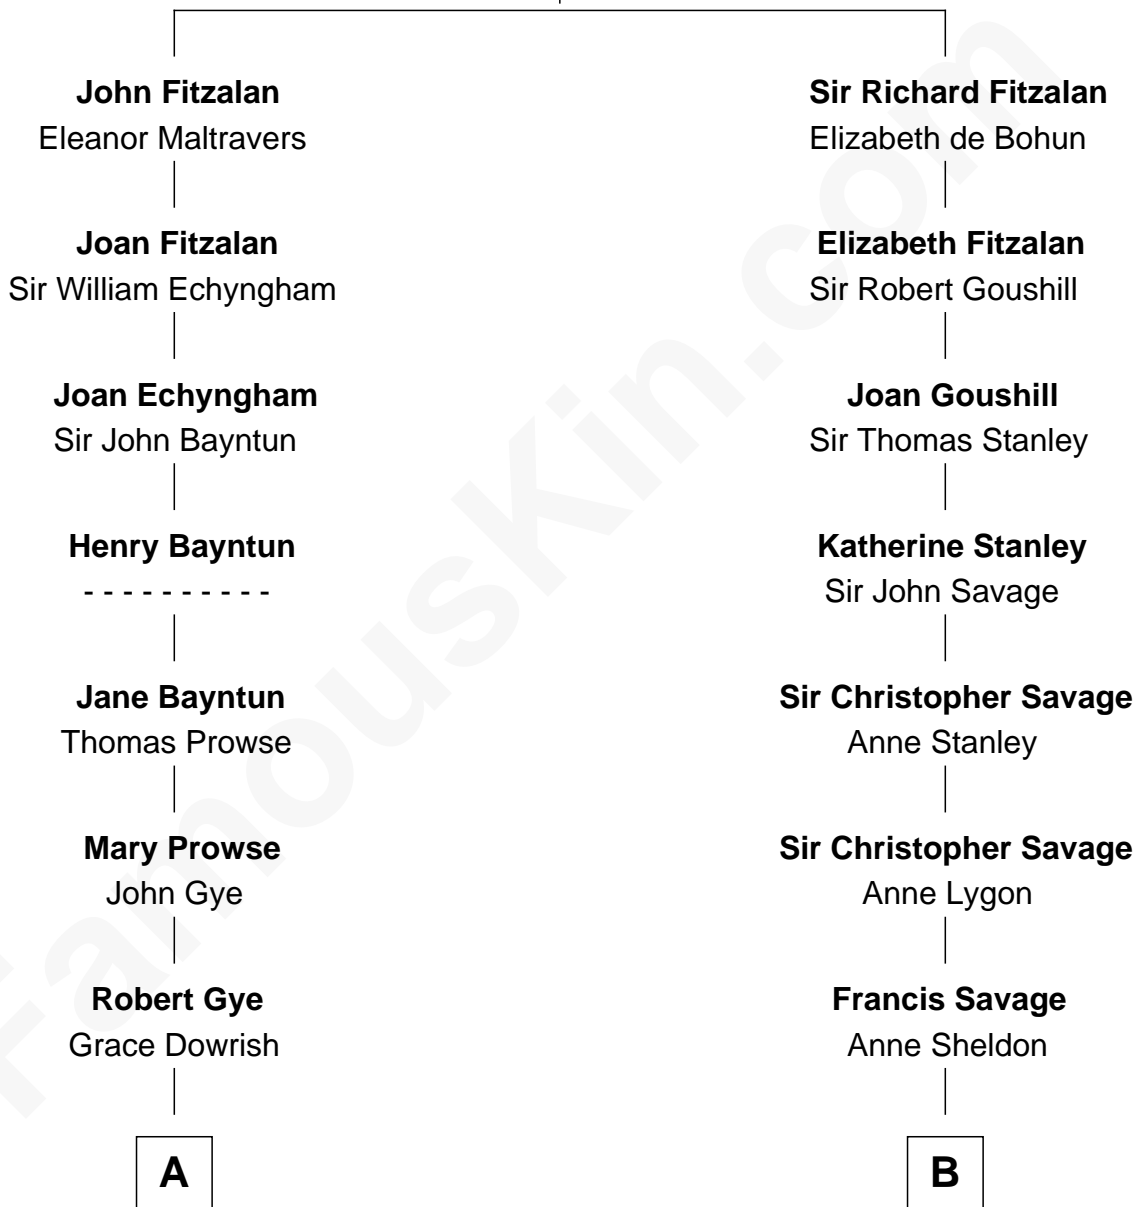

FamousKin.com Relationship Chart of

Kyra Sedgwick

TV and Movie Actress

18th cousin of

General George C. Marshall

Author of "The Marshall Plan"

Richard Fitzalan
Eleanor Plantagenet

C

Henry Dwight Sedgwick
Patricia Ann Rosenwald

Kyra Sedgwick
TV and Movie Actress

D

George Catlett Marshall
Laura Emily Bradford

General George C. Marshall
U.S. Army - World War II

FamousKin.com