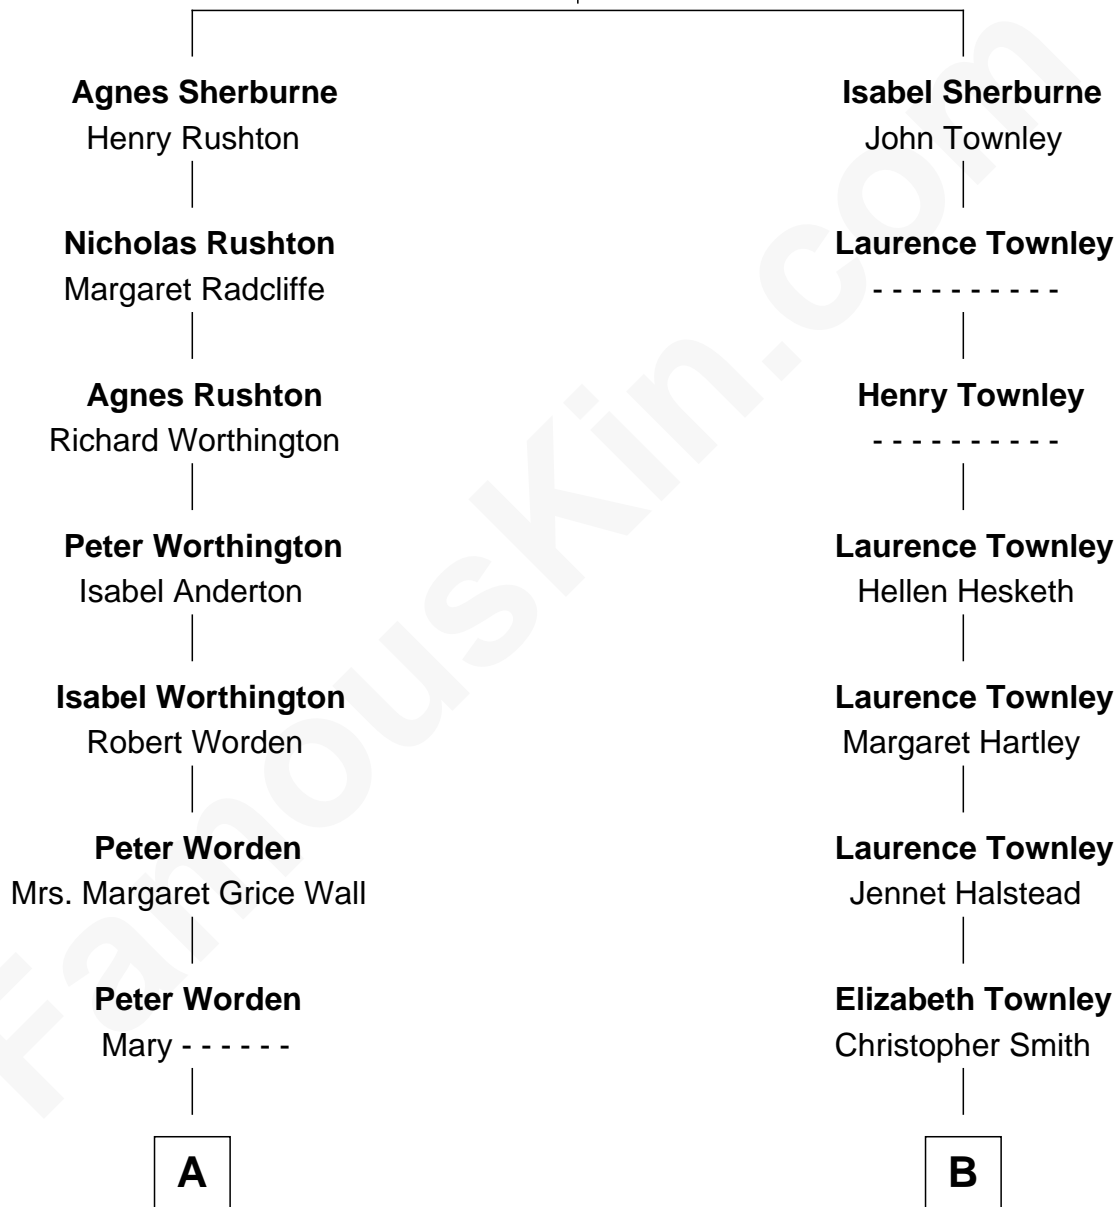

FamousKin.com

Relationship Chart of

Kyra Sedgwick

TV and Movie Actress

15th cousin 3 times removed of

General George C. Marshall

Author of "The Marshall Plan"

Richard Sherburne

Alice Hamerton

C

Henry Dwight Sedgwick

Patricia Ann Rosenwald

Kyra Sedgwick

TV and Movie Actress

FamousKin.com