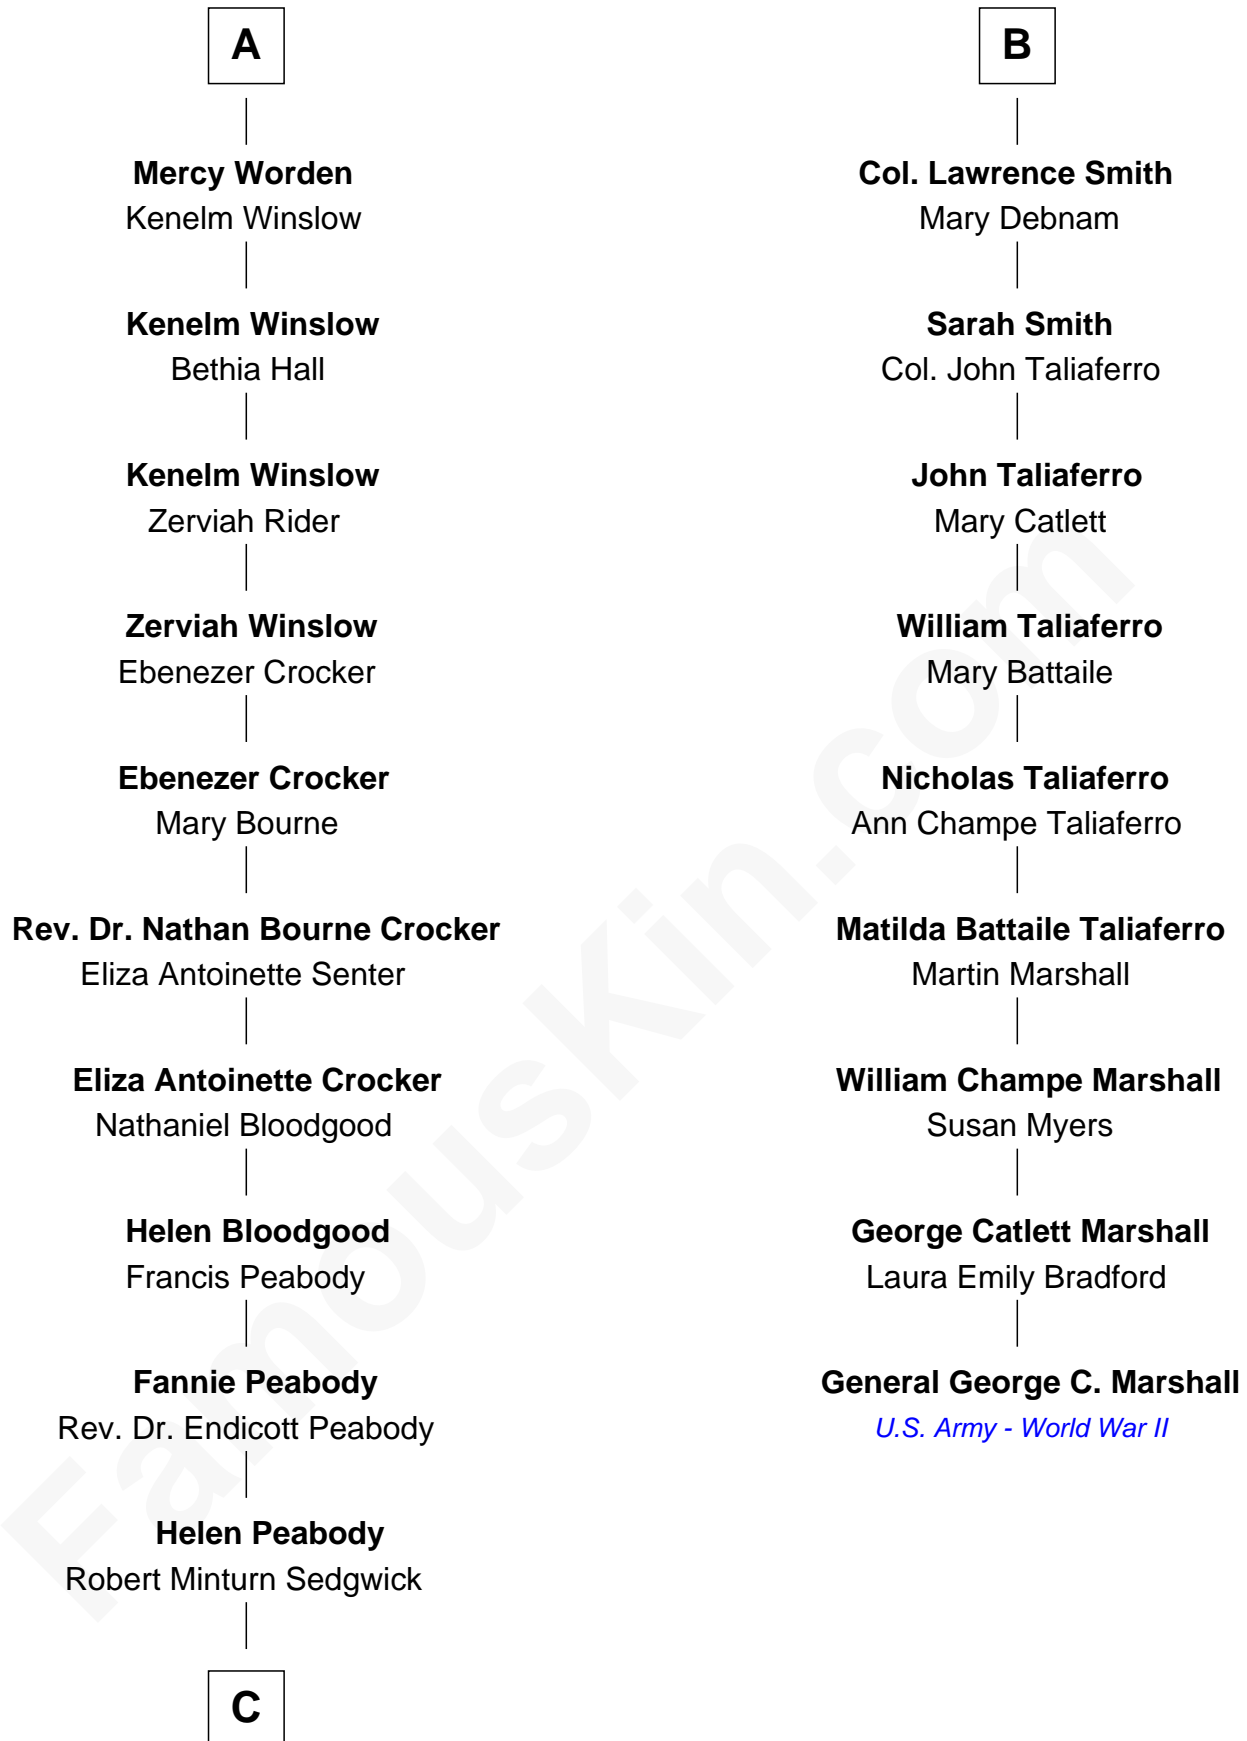

FamousKin.com

Relationship Chart of

Kyra Sedgwick

TV and Movie Actress

15th cousin 3 times removed of

General George C. Marshall

Author of "The Marshall Plan"

Richard Sherburne

Alice Hamerton

C

Henry Dwight Sedgwick

Patricia Ann Rosenwald

Kyra Sedgwick

TV and Movie Actress

FamousKin.com