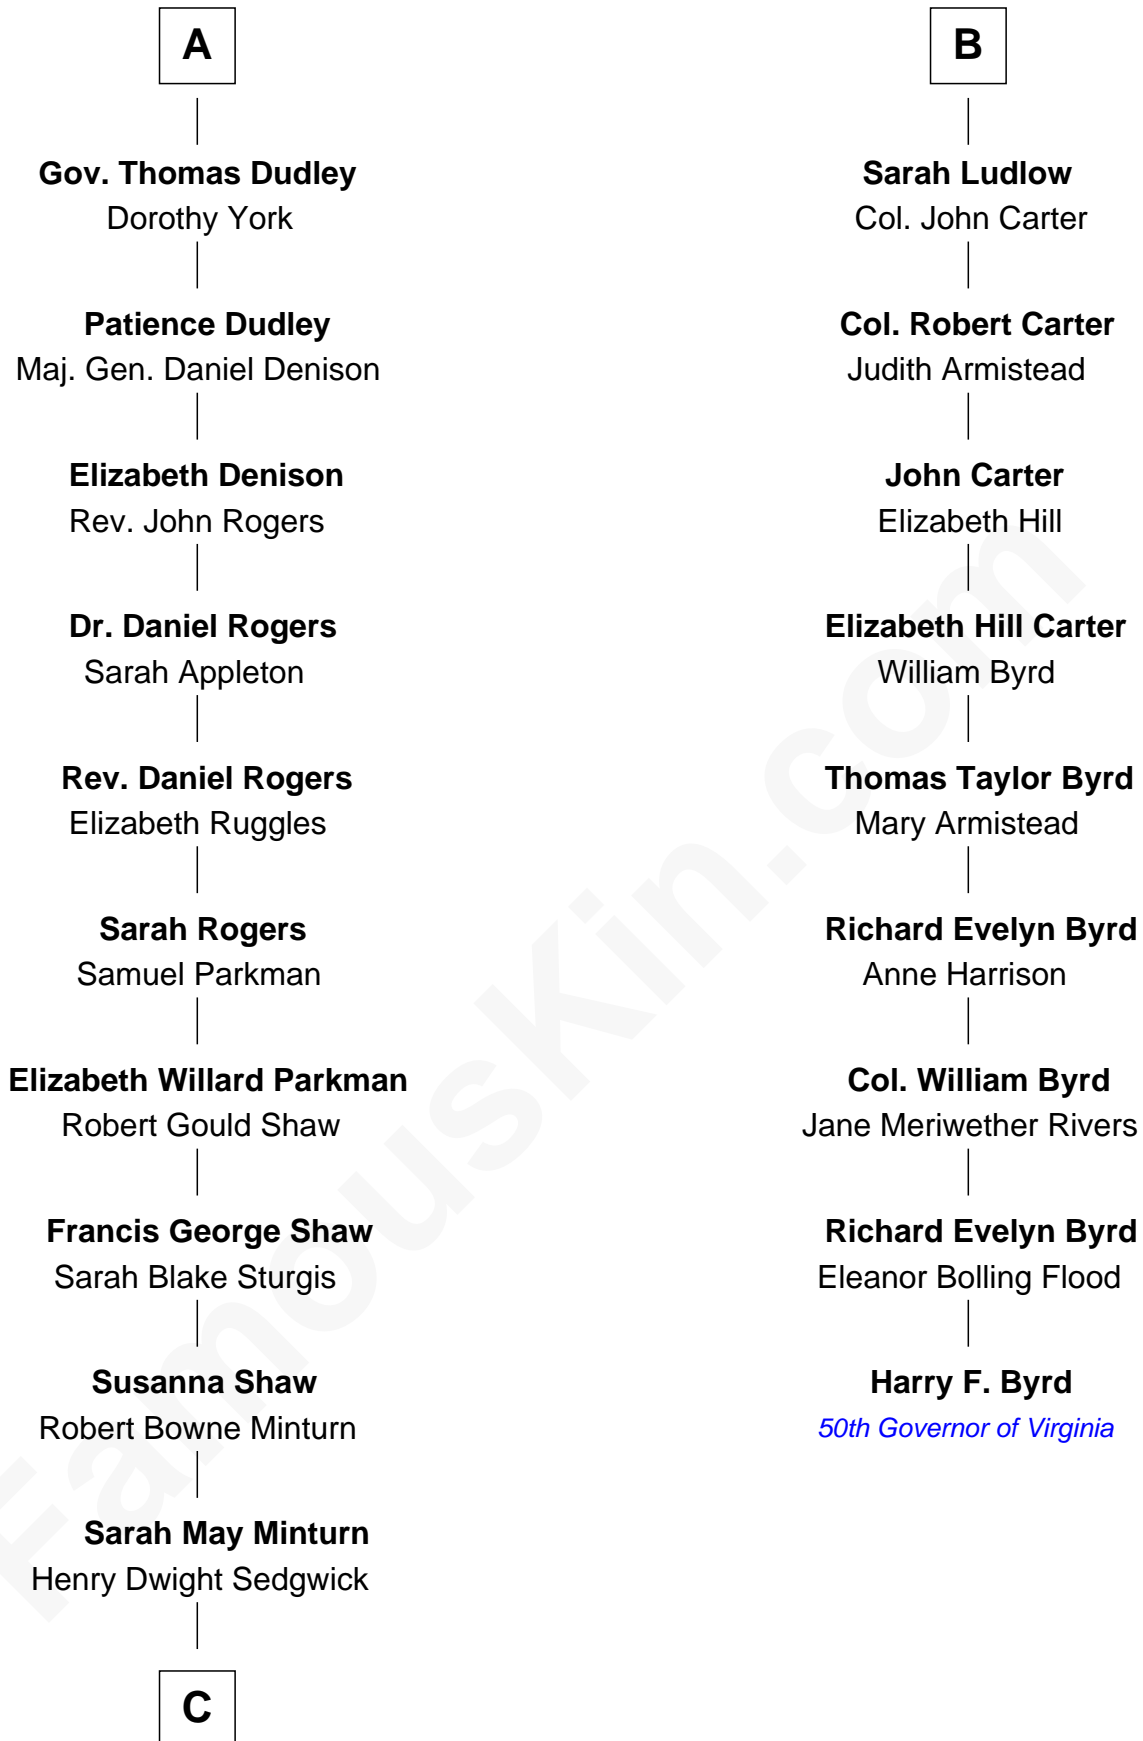

# FamousKin.com Relationship Chart of

**Kyra Sedgwick**

*TV and Movie Actress*

15th cousin 4 times removed of

**Harry F. Byrd**

*50th Governor of Virginia*

**Sir Walter Blount**

Sancha de Ayala

**Sir John Sutton**

Cecily Grey

**Sir Henry Dudley**

----- Ashton

Probable

**Roger Dudley**

Susanna Thorne

**A**

**Sir Thomas Blount**

Margaret de Gresley

**Sir Walter Blount**

Helena Byron

**Sir William Blount**

Margaret Echyngham

**Elizabeth Blount**

Sir Andrews de Windsor

**Edith Windsor**

George Ludlow

**Thomas Ludlow**

Jane Pyle

**Gabriel Ludlow**

Phillis -----

**B**

**C**