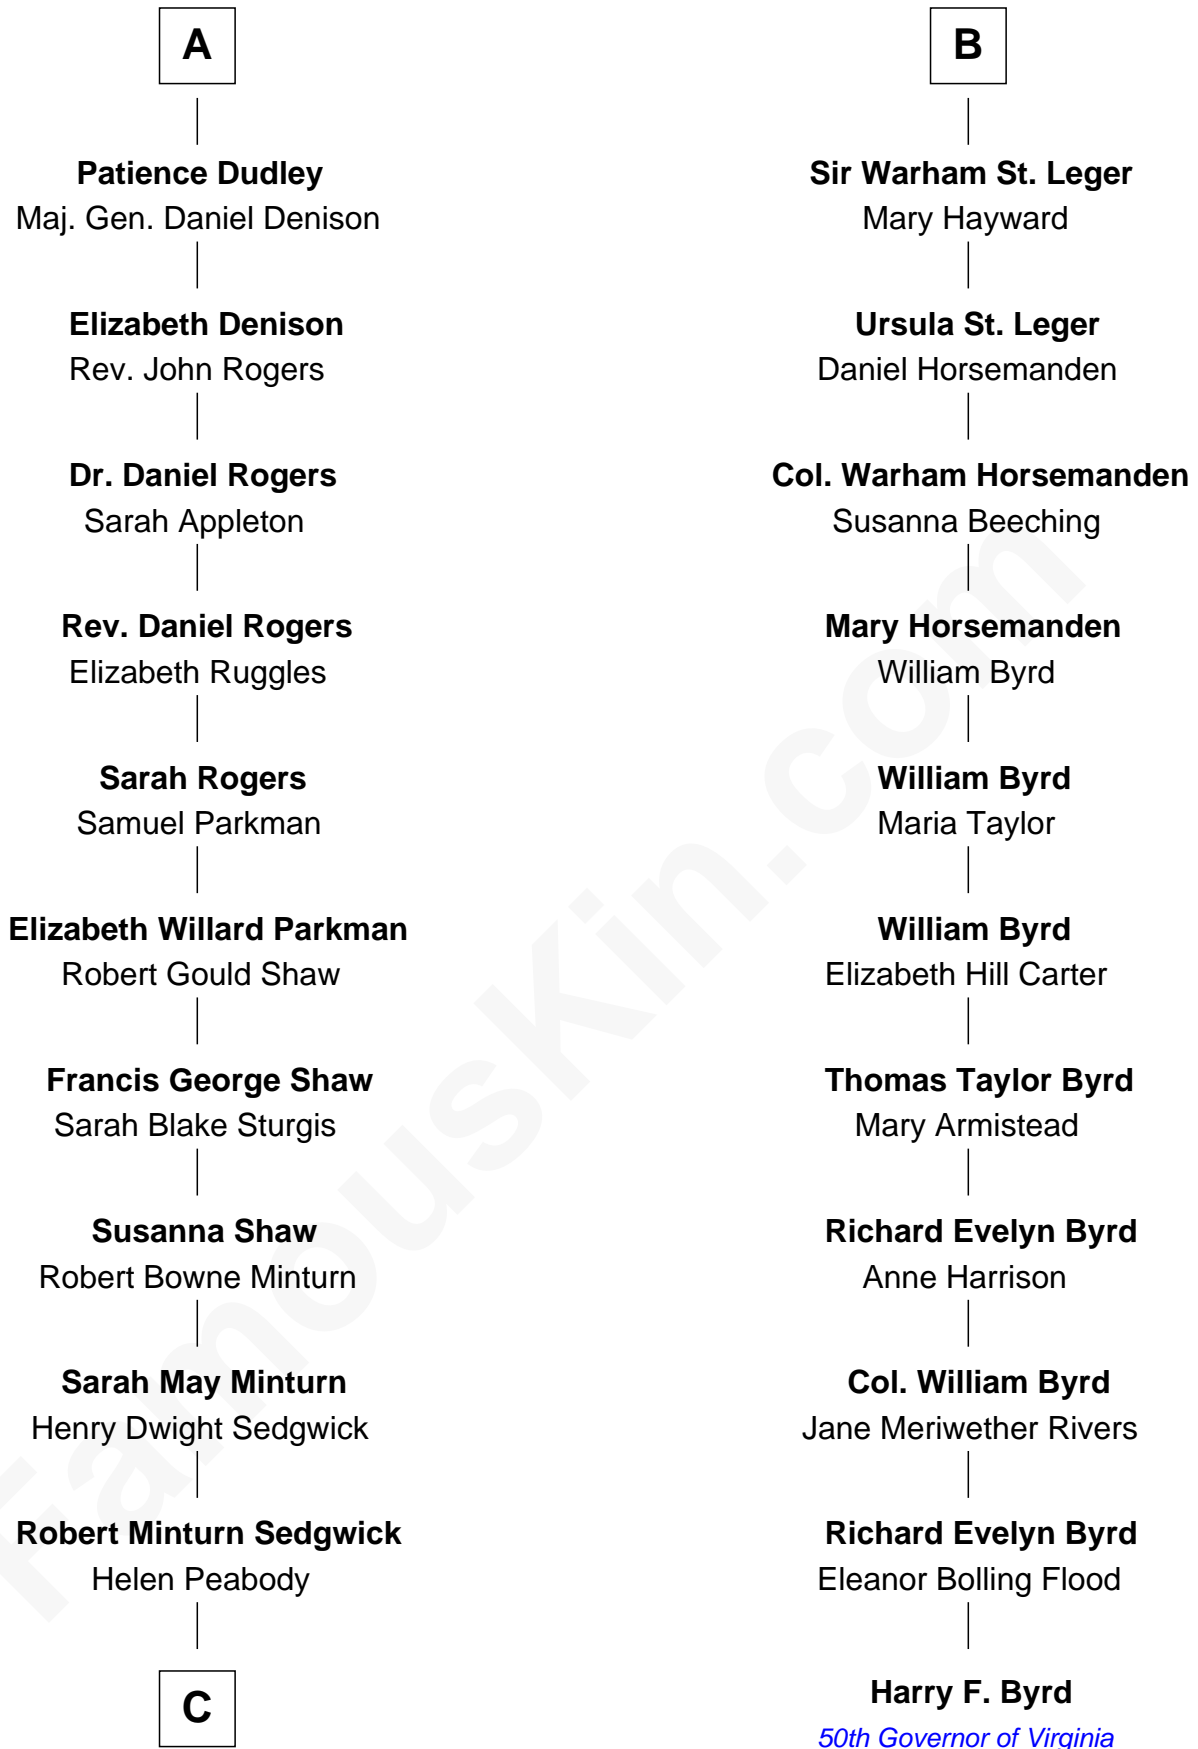

# FamousKin.com Relationship Chart of

**Kyra Sedgwick**

*TV and Movie Actress*

17th cousin 1 time removed of

**Harry F. Byrd**

*50th Governor of Virginia*

**C**

Henry Dwight Sedgwick

Patricia Ann Rosenwald

**Kyra Sedgwick**

*TV and Movie Actress*

FamousKin.com