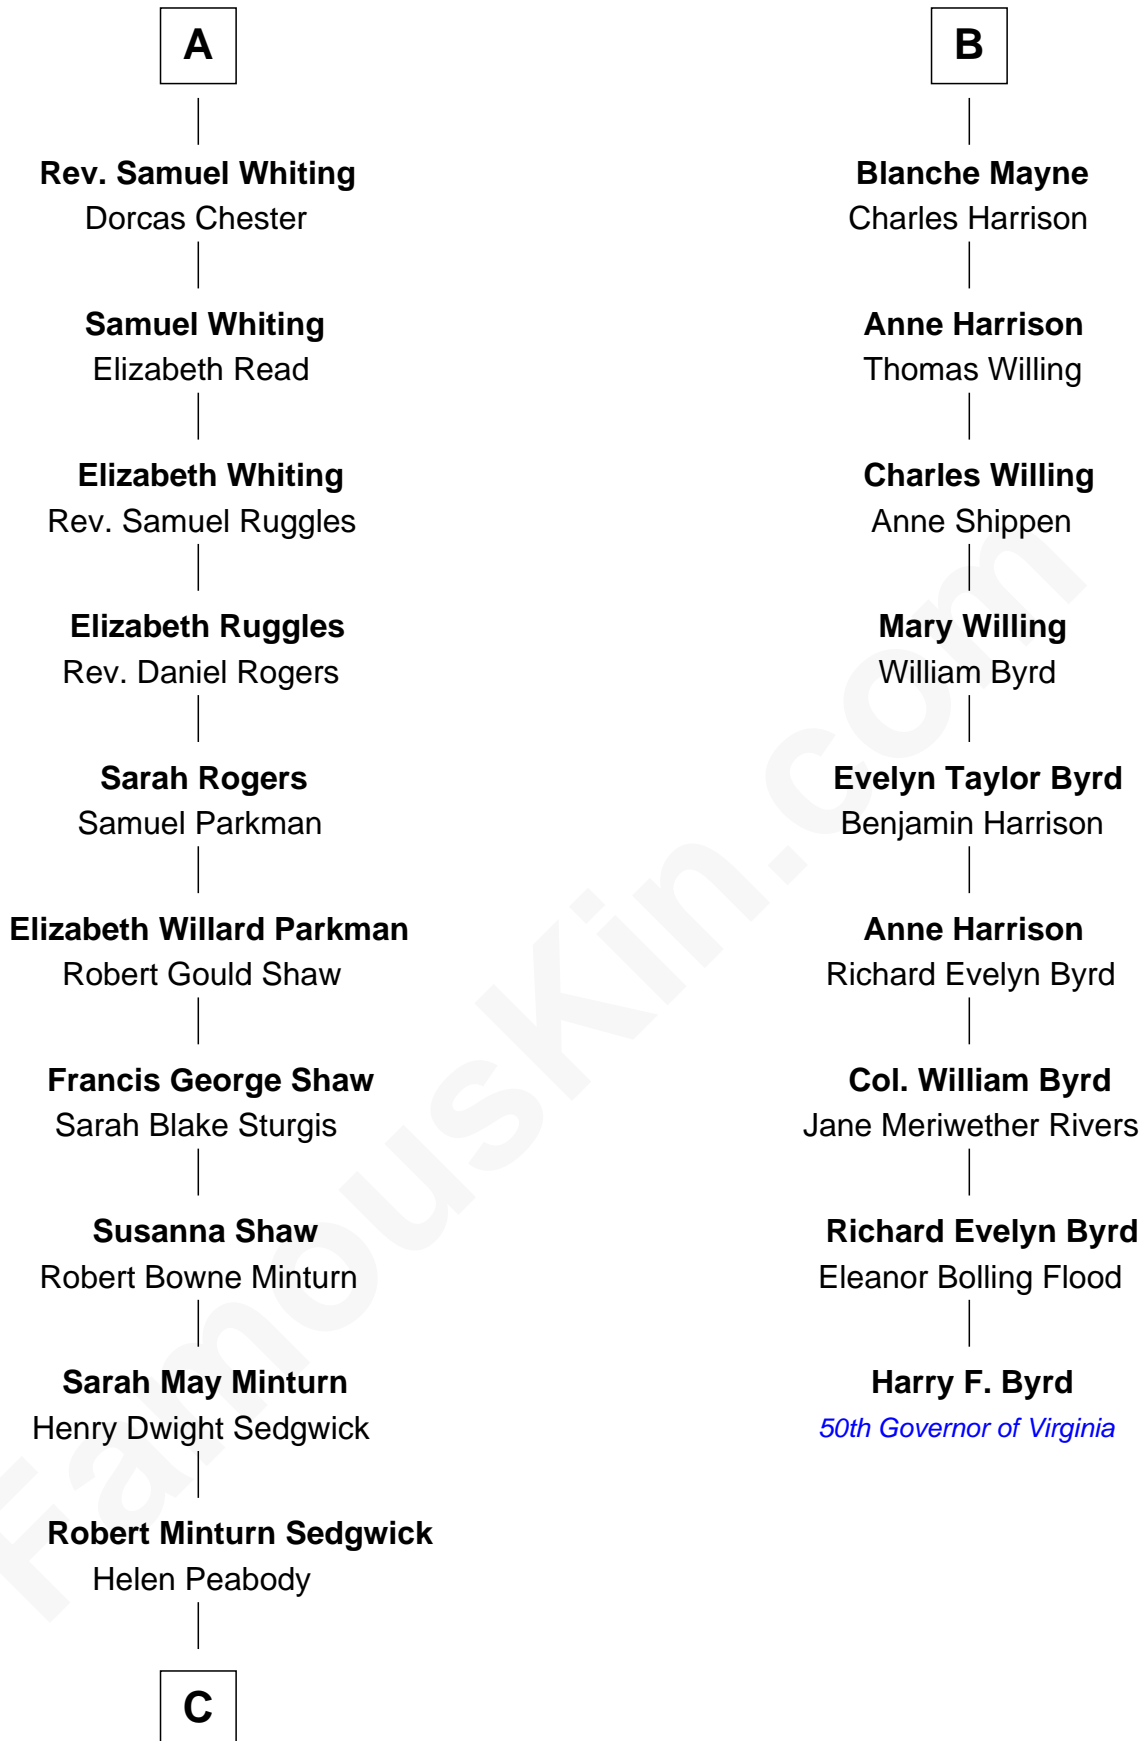

FamousKin.com Relationship Chart of

Kyra Sedgwick

TV and Movie Actress

15th cousin 3 times removed of

Harry F. Byrd

50th Governor of Virginia

Sir Robert Corbet

Margaret - - - - -

C

Henry Dwight Sedgwick

Patricia Ann Rosenwald

Kyra Sedgwick

TV and Movie Actress

FamousKin.com