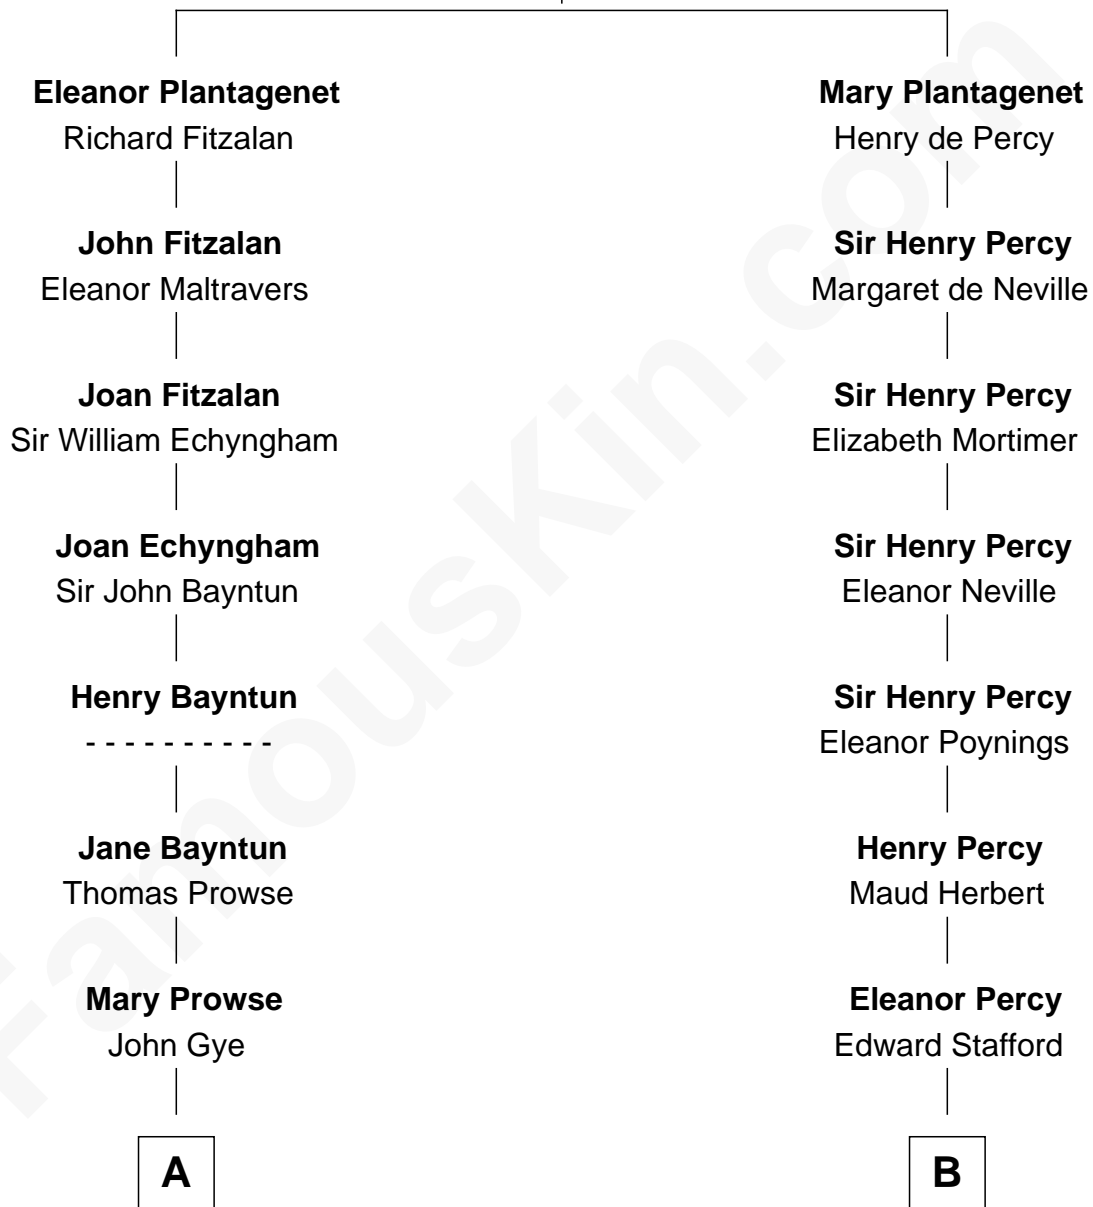

FamousKin.com Relationship Chart of

Kyra Sedgwick

TV and Movie Actress

19th cousin 1 time removed of

Harry F. Byrd

50th Governor of Virginia

Henry Plantagenet
Maud de Chaworth

C

Helen Peabody
Robert Minturn Sedgwick

Henry Dwight Sedgwick
Patricia Ann Rosenwald

Kyra Sedgwick
TV and Movie Actress

D

Richard Evelyn Byrd
Anne Harrison

Col. William Byrd
Jane Meriwether Rivers

Richard Evelyn Byrd
Eleanor Bolling Flood