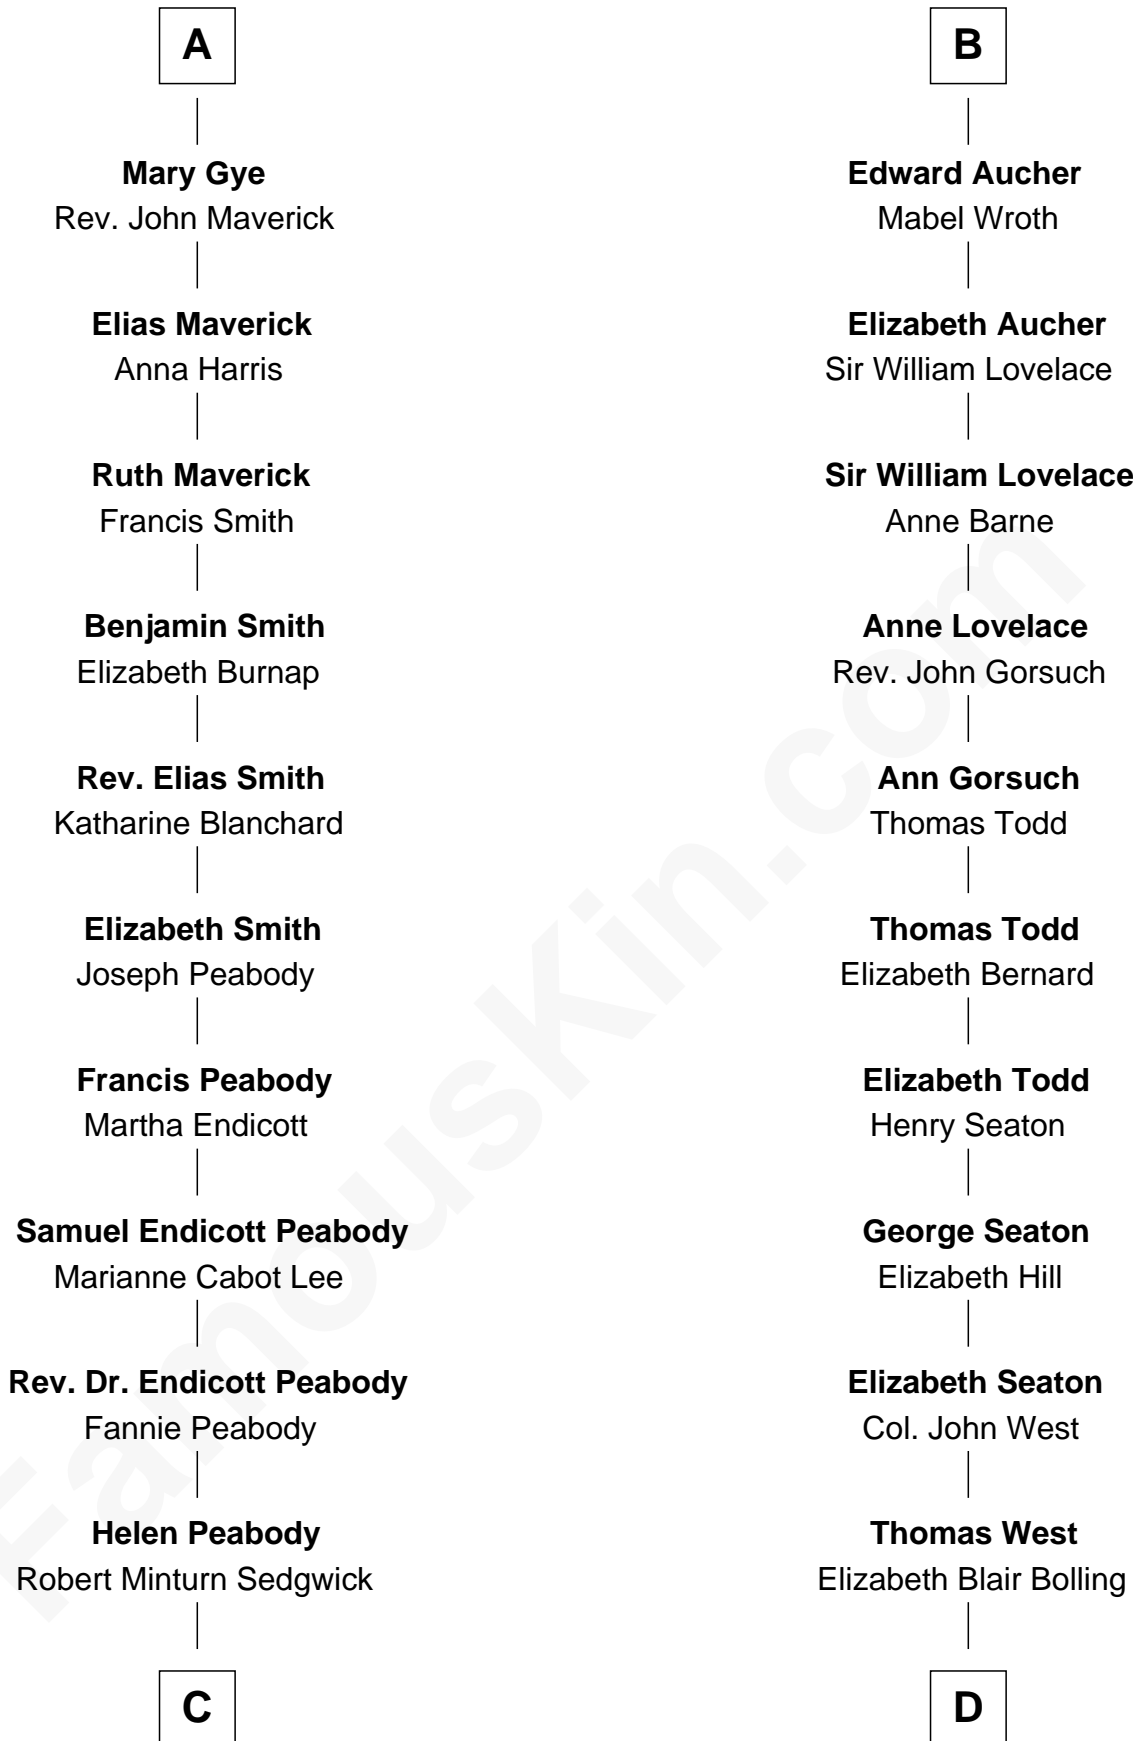

FamousKin.com Relationship Chart of

Kyra Sedgwick

TV and Movie Actress

18th cousin 3 times removed of

Harry F. Byrd

50th Governor of Virginia

C

Henry Dwight Sedgwick
Patricia Ann Rosenwald

Kyra Sedgwick
TV and Movie Actress

D

Eliza Bolling West
Dr. Joel Walker Flood

Col. Henry De La Warr Flood
Mary Elizabeth Trent

Joel Walker Flood
Ella Faulkner

Eleanor Bolling Flood
Richard Evelyn Byrd

Harry F. Byrd
50th Governor of Virginia