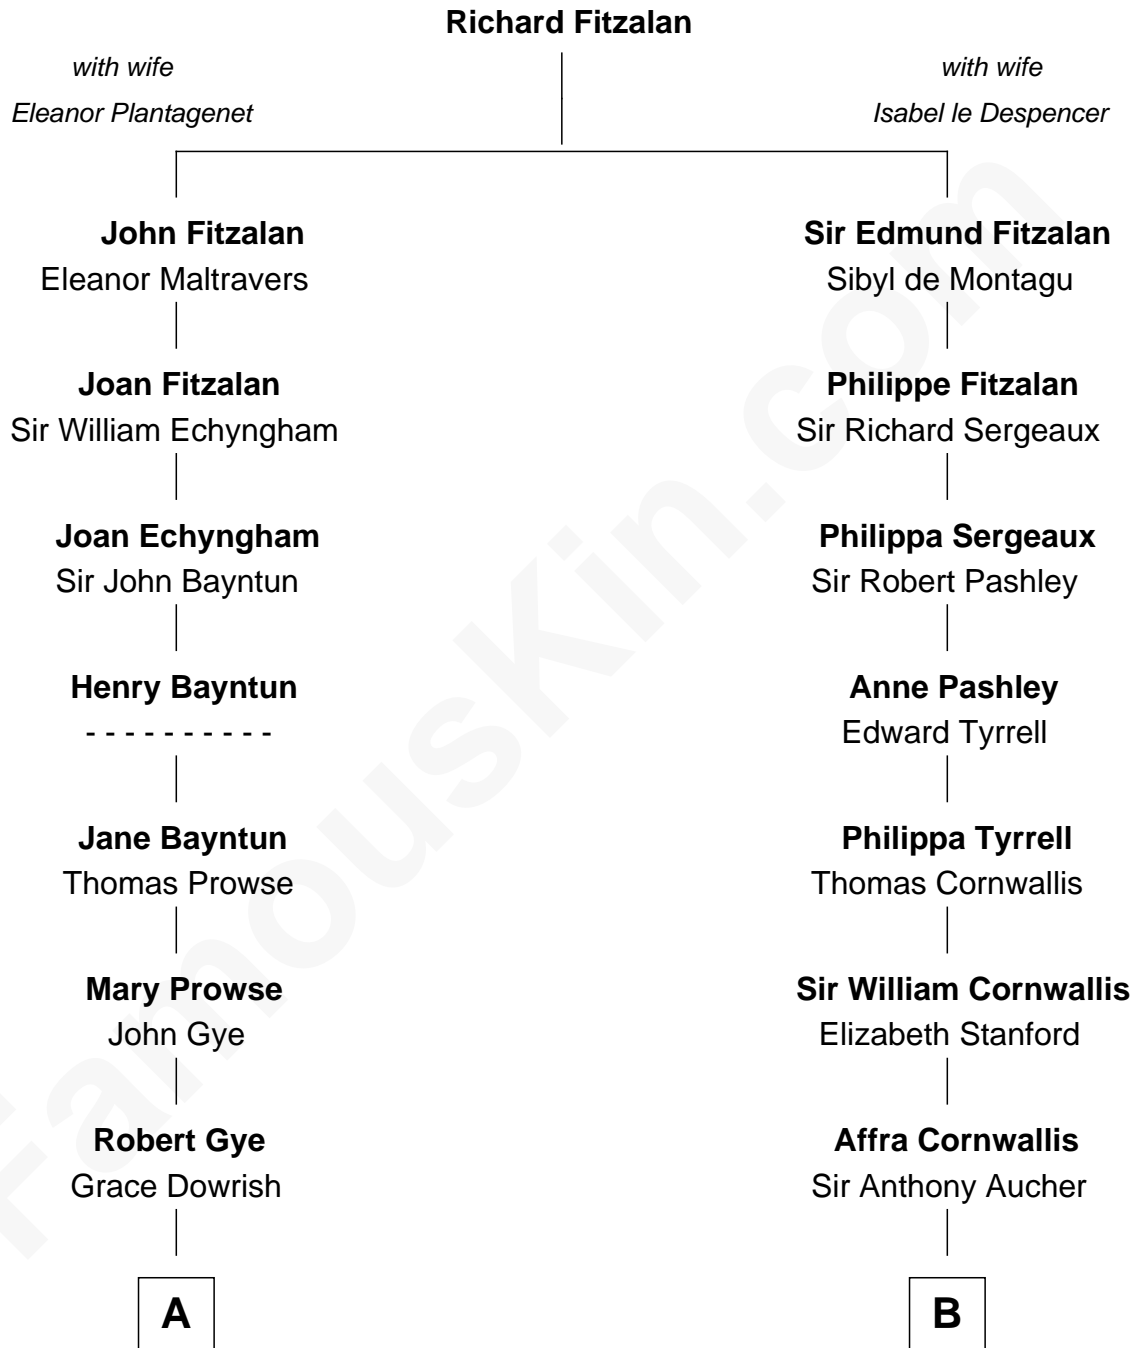

FamousKin.com Relationship Chart of

Kyra Sedgwick

TV and Movie Actress

18th cousin 3 times removed of

Harry F. Byrd

50th Governor of Virginia

C

Henry Dwight Sedgwick
Patricia Ann Rosenwald

Kyra Sedgwick
TV and Movie Actress

D

Eliza Bolling West
Dr. Joel Walker Flood

Col. Henry De La Warr Flood
Mary Elizabeth Trent

Joel Walker Flood
Ella Faulkner

Eleanor Bolling Flood
Richard Evelyn Byrd

Harry F. Byrd
50th Governor of Virginia