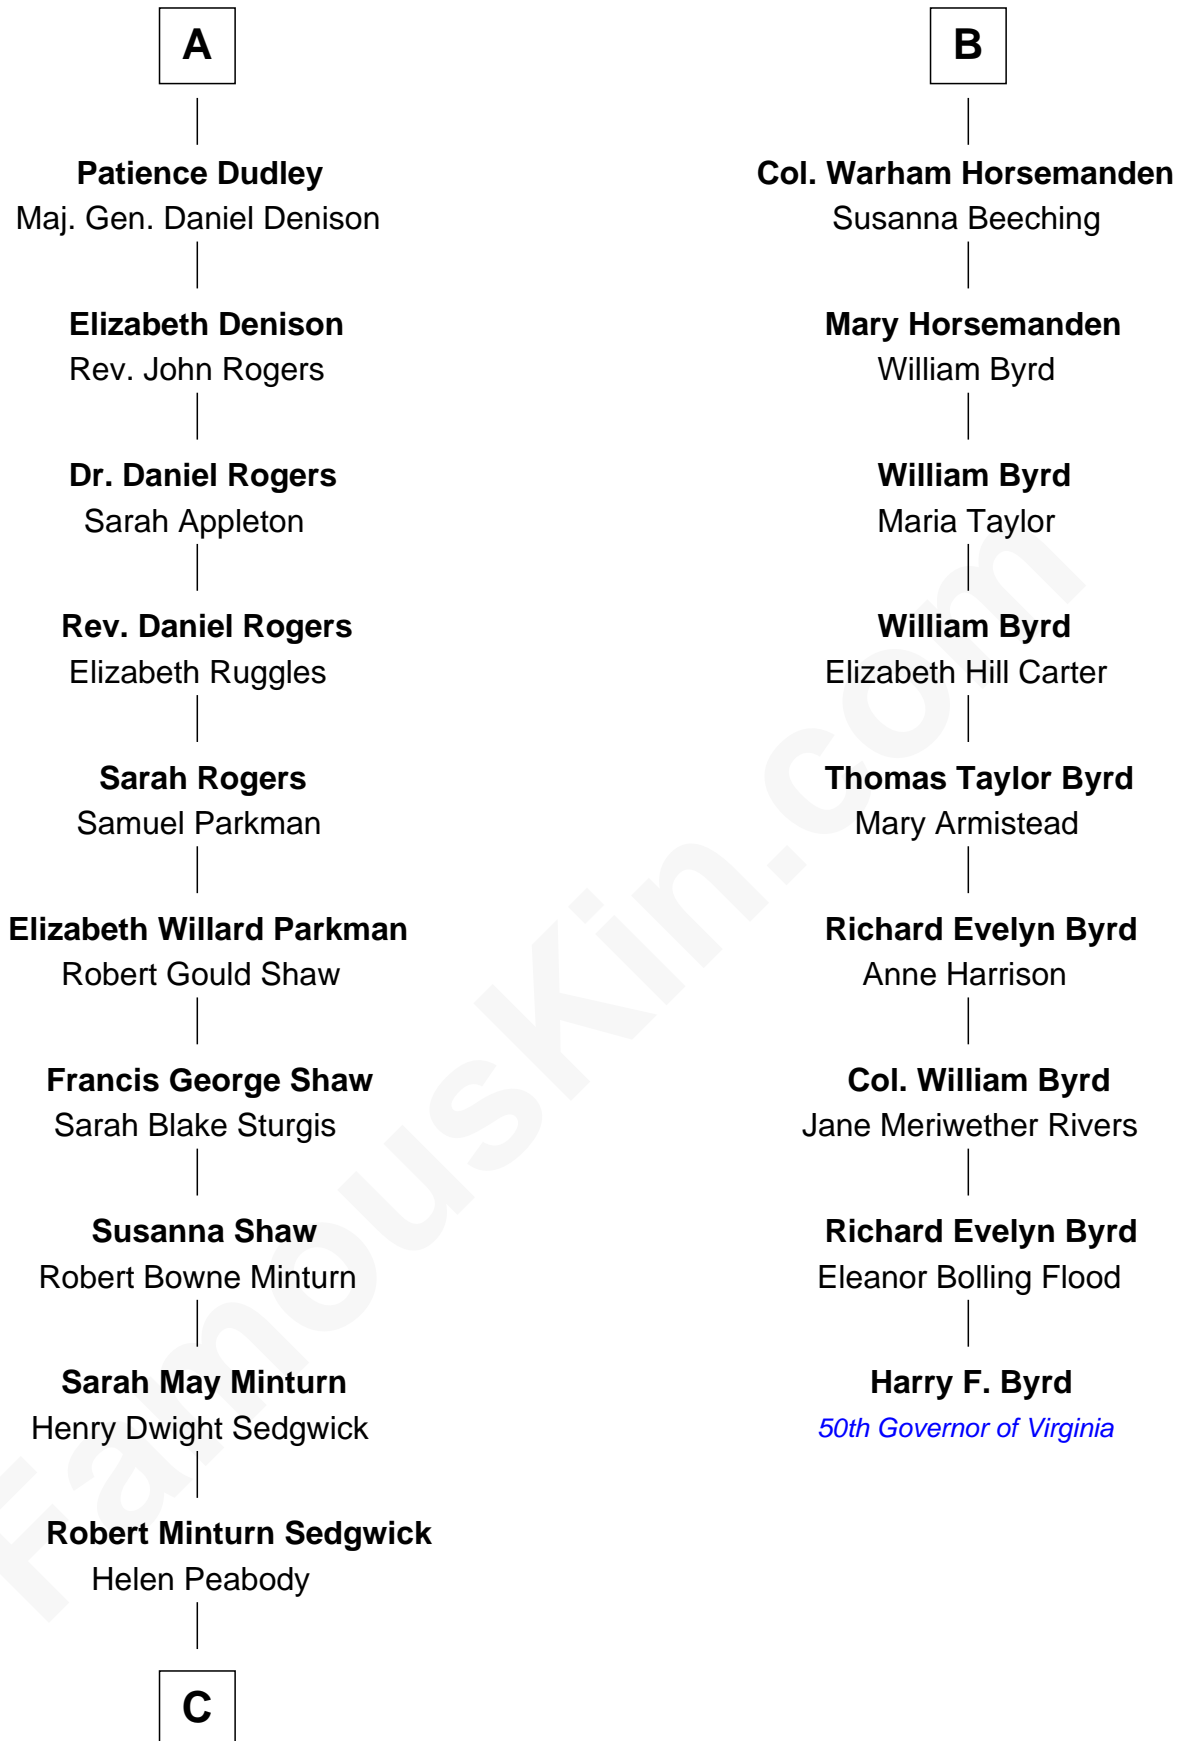

# FamousKin.com Relationship Chart of

**Kyra Sedgwick**

*TV and Movie Actress*

15th cousin 3 times removed of

**Harry F. Byrd**

*50th Governor of Virginia*

**Sir Ralph Neville**

Joan Beaufort

**Katherine Neville**  
Sir Thomas Strangeways

**Joan Strangeways**  
Sir William Willoughby

**Cecily Willoughby**  
Sir Edward Sutton

**Sir John Sutton**  
Cecily Grey

**Sir Henry Dudley**  
----- Ashton

Probable

**Roger Dudley**  
Susanna Thorne

**Gov. Thomas Dudley**  
Dorothy York

**A**

**Sir Edward Neville**  
Elizabeth de Beauchamp

**Sir George Neville**  
Margaret Fenne

**George Neville**  
Mary Stafford

**Ursula Neville**  
Sir Warham St. Leger

**Sir Anthony St. Leger**  
Mary Scott

**Sir Warham St. Leger**  
Mary Hayward

**Ursula St. Leger**  
Daniel Horsemanden

**B**

**C**

Henry Dwight Sedgwick

Patricia Ann Rosenwald