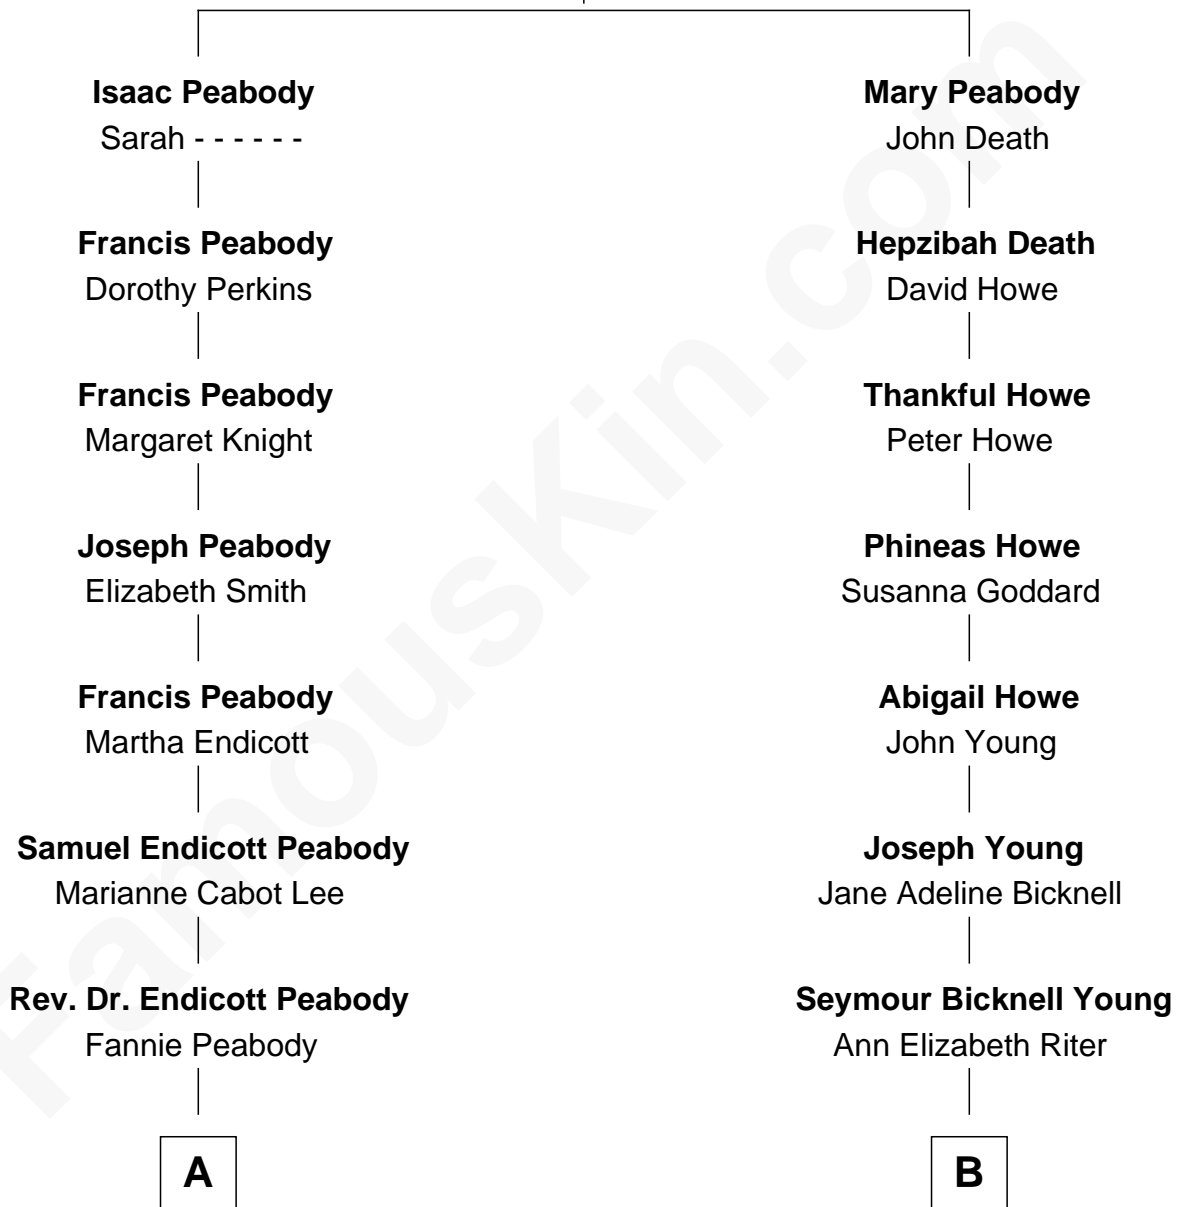

FamousKin.com Relationship Chart of

Kyra Sedgwick

TV and Movie Actress

9th cousin 1 time removed of

Steve Young

NFL Hall of Fame Quarterback

Francis Peabody

Mary Foster

A

Helen Peabody
Robert Minturn Sedgwick

Henry Dwight Sedgwick
Patricia Ann Rosenwald

Kyra Sedgwick
TV and Movie Actress

B

Seymour Bicknell Young
Carlie Louine Clawson

Scott Richmond Young
Louise Leonard

LeGrande L. Young
Sherry Ann Steed