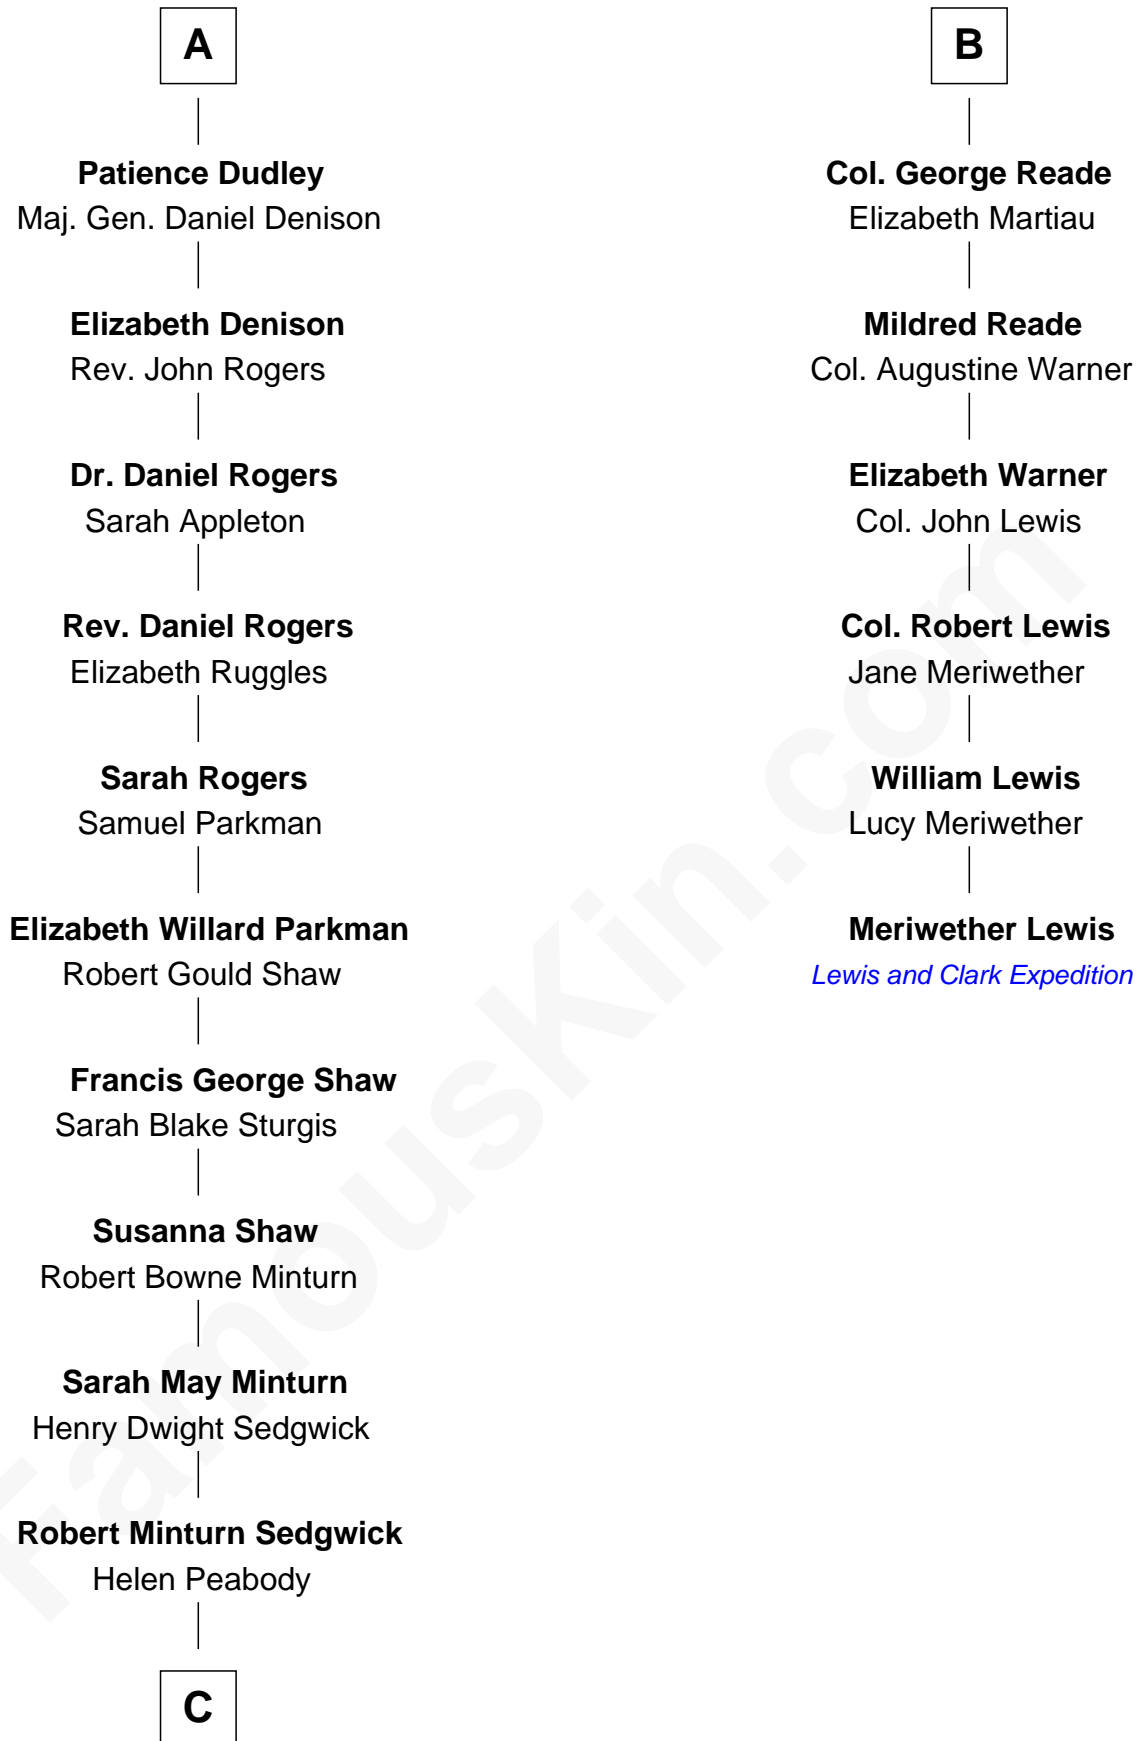

# FamousKin.com Relationship Chart of

**Kyra Sedgwick**

*TV and Movie Actress*

12th cousin 6 times removed of

**Meriwether Lewis**

*Lewis and Clark Expedition*

**C**

Henry Dwight Sedgwick

Patricia Ann Rosenwald

**Kyra Sedgwick**

*TV and Movie Actress*

FamousKin.com