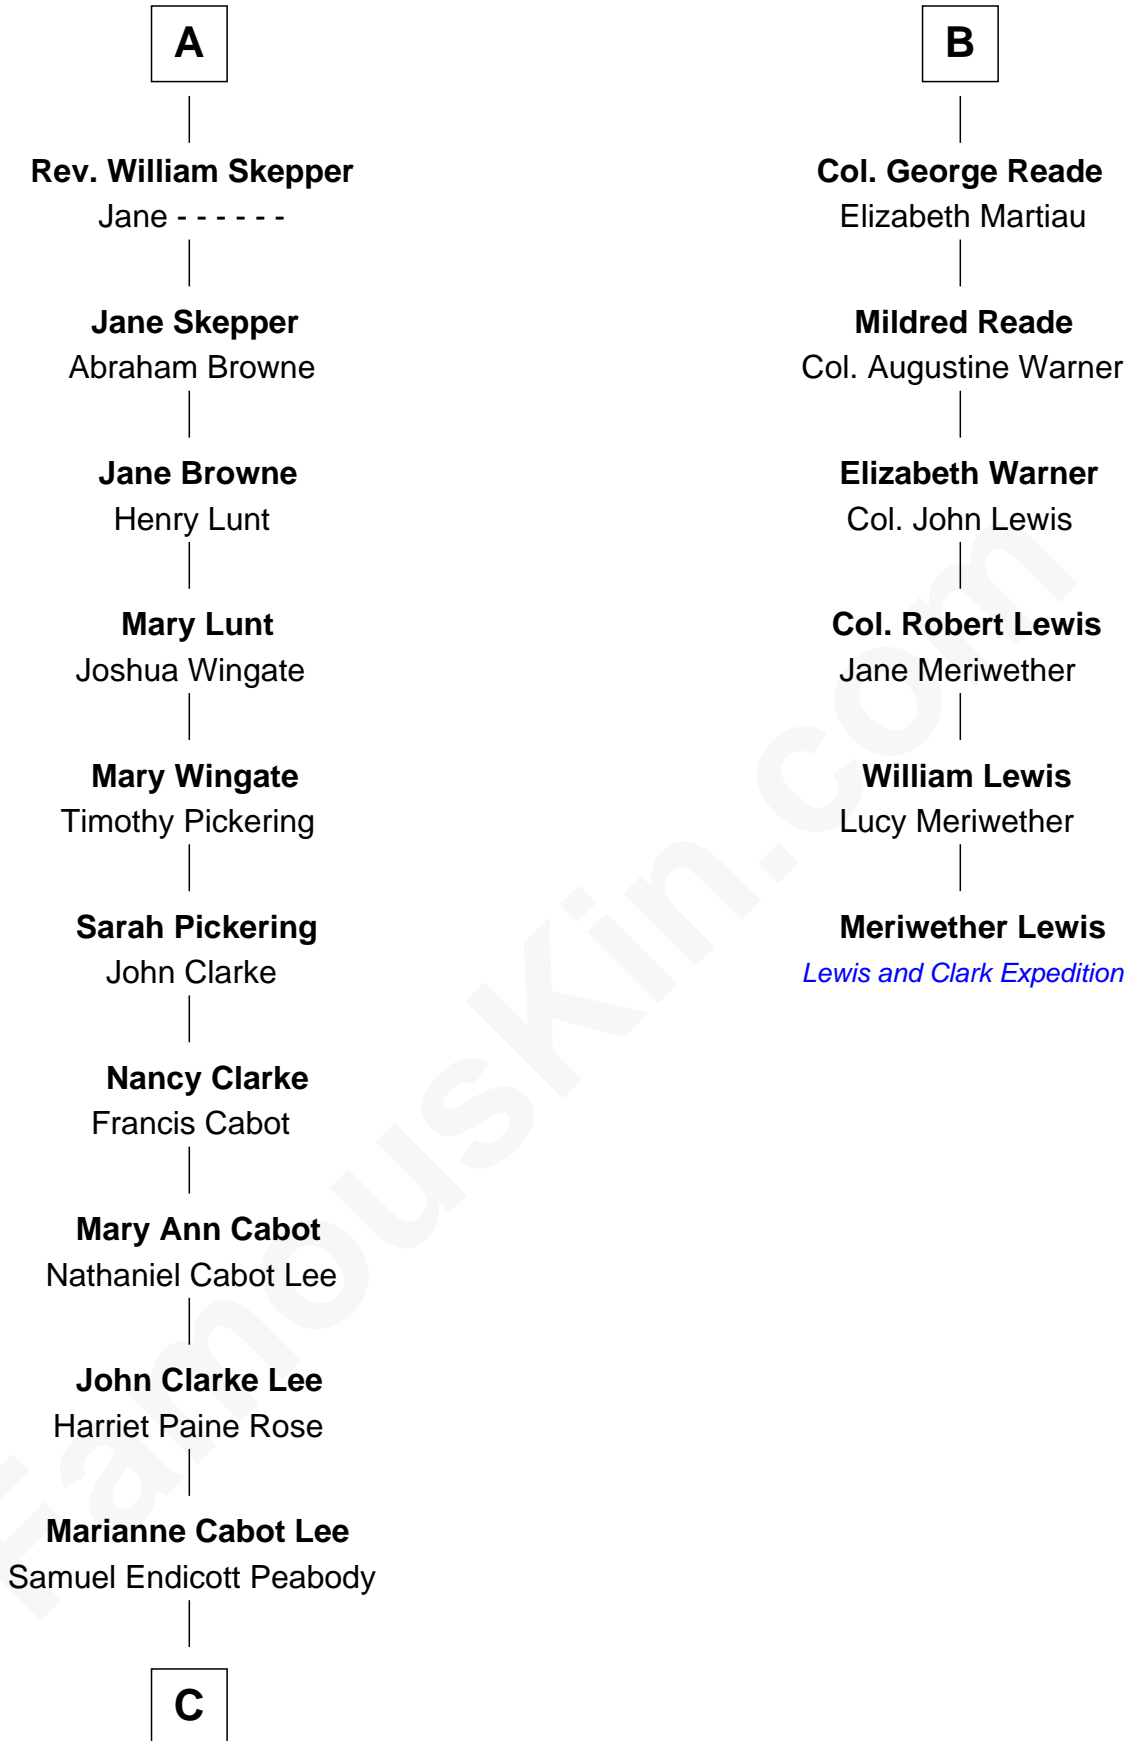

# FamousKin.com Relationship Chart of

**Kyra Sedgwick**

*TV and Movie Actress*

12th cousin 8 times removed of

**Meriwether Lewis**

*Lewis and Clark Expedition*

**Sir Henry Percy**  
Elizabeth Mortimer

**Elizabeth Percy**  
Sir John Clifford

**Mary Clifford**  
Sir Philip Wentworth

**Elizabeth Wentworth**  
Sir Martin de la See

**Joan de la See**  
Sir Piers Hildyard

**Isabel Hildyard**  
Ralph Legard

**Joan Ledgard**  
Richard Skepper

**Edward Skepper**  
Mary Robinson

**A**

**Sir Henry Percy**  
Eleanor Neville

**Sir Henry Percy**  
Eleanor Poynings

**Margaret Percy**  
Sir William Gascoigne

**Elizabeth Gascoigne**  
Sir George Talboys

**Anne Talboys**  
Sir Edward Dymoke

**Frances Dymoke**  
Sir Thomas Windebank

**Mildred Windebank**  
Robert Reade

**B**

**C**

Rev. Dr. Endicott Peabody

Fannie Peabody

**Helen Peabody**

Robert Minturn Sedgwick