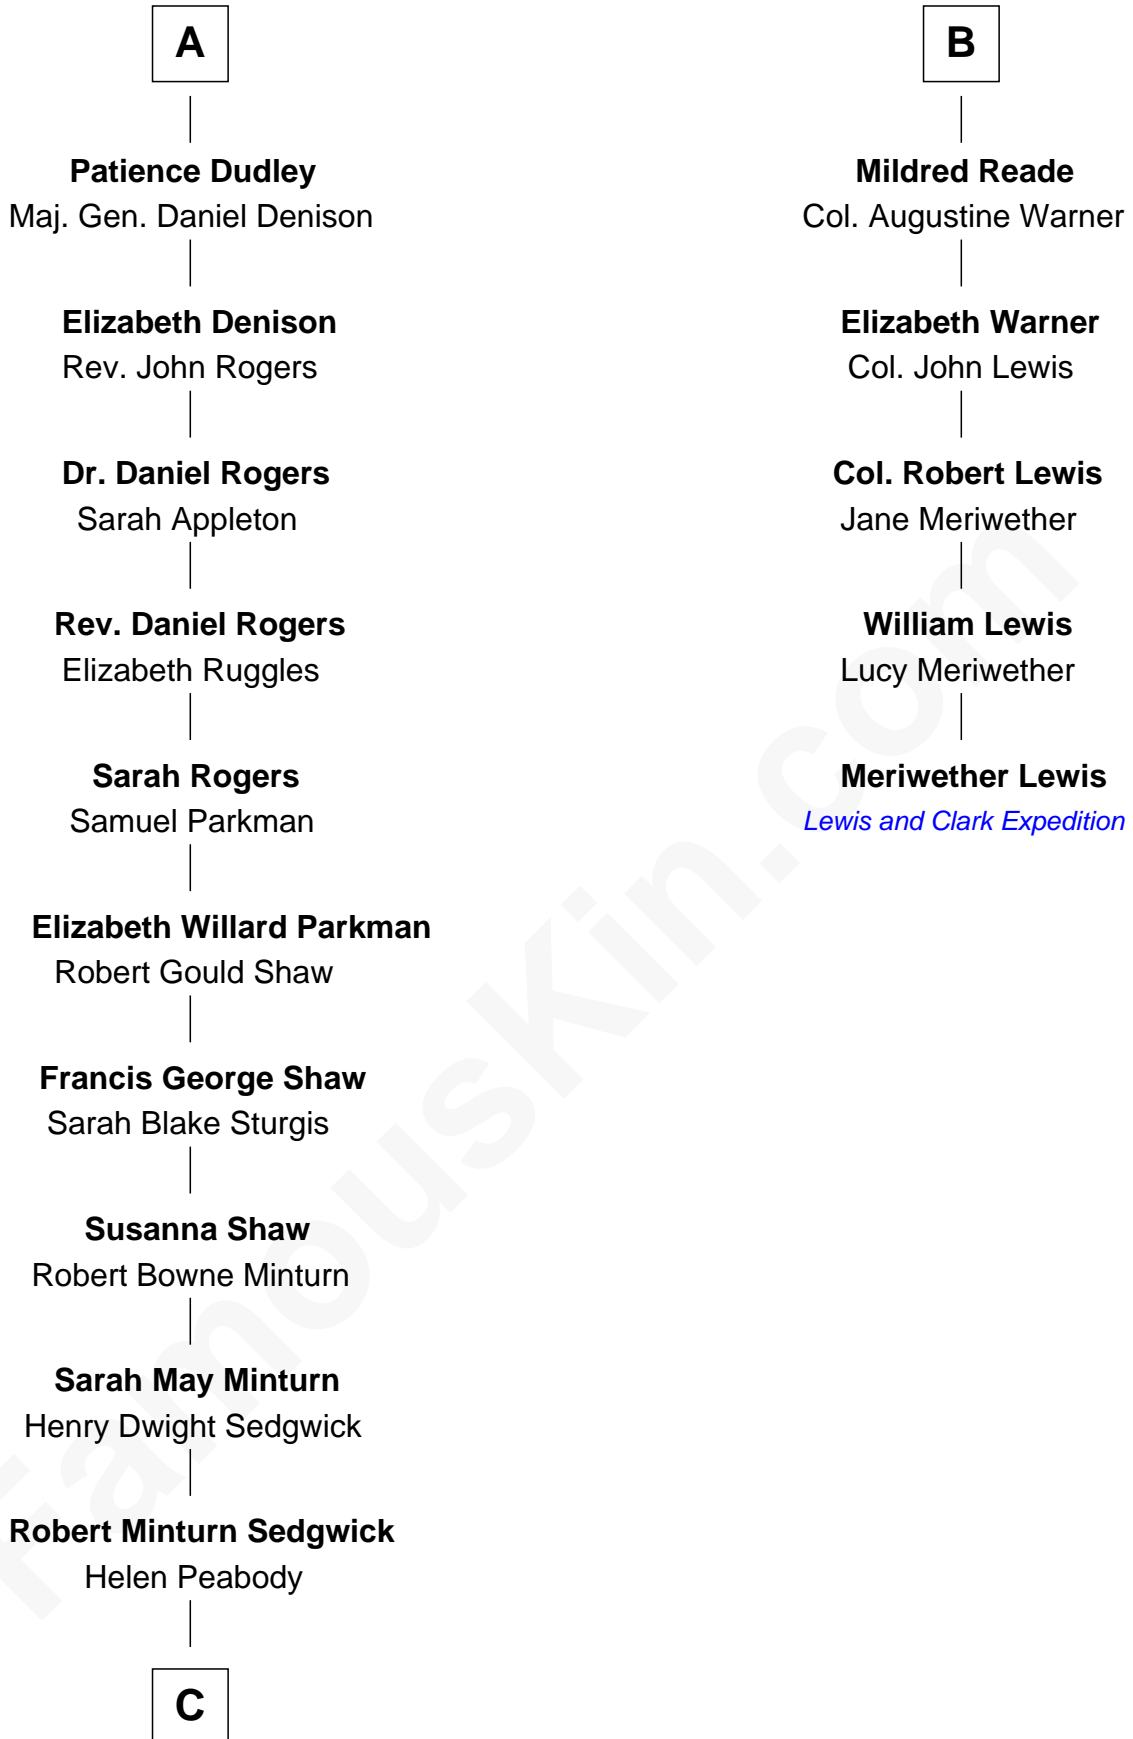

## Relationship Chart of

**Kyra Sedgwick**

*TV and Movie Actress*

11th cousin 7 times removed of

**Meriwether Lewis**

*Lewis and Clark Expedition*

**C**

Henry Dwight Sedgwick

Patricia Ann Rosenwald

**Kyra Sedgwick**

*TV and Movie Actress*

FamousKin.com