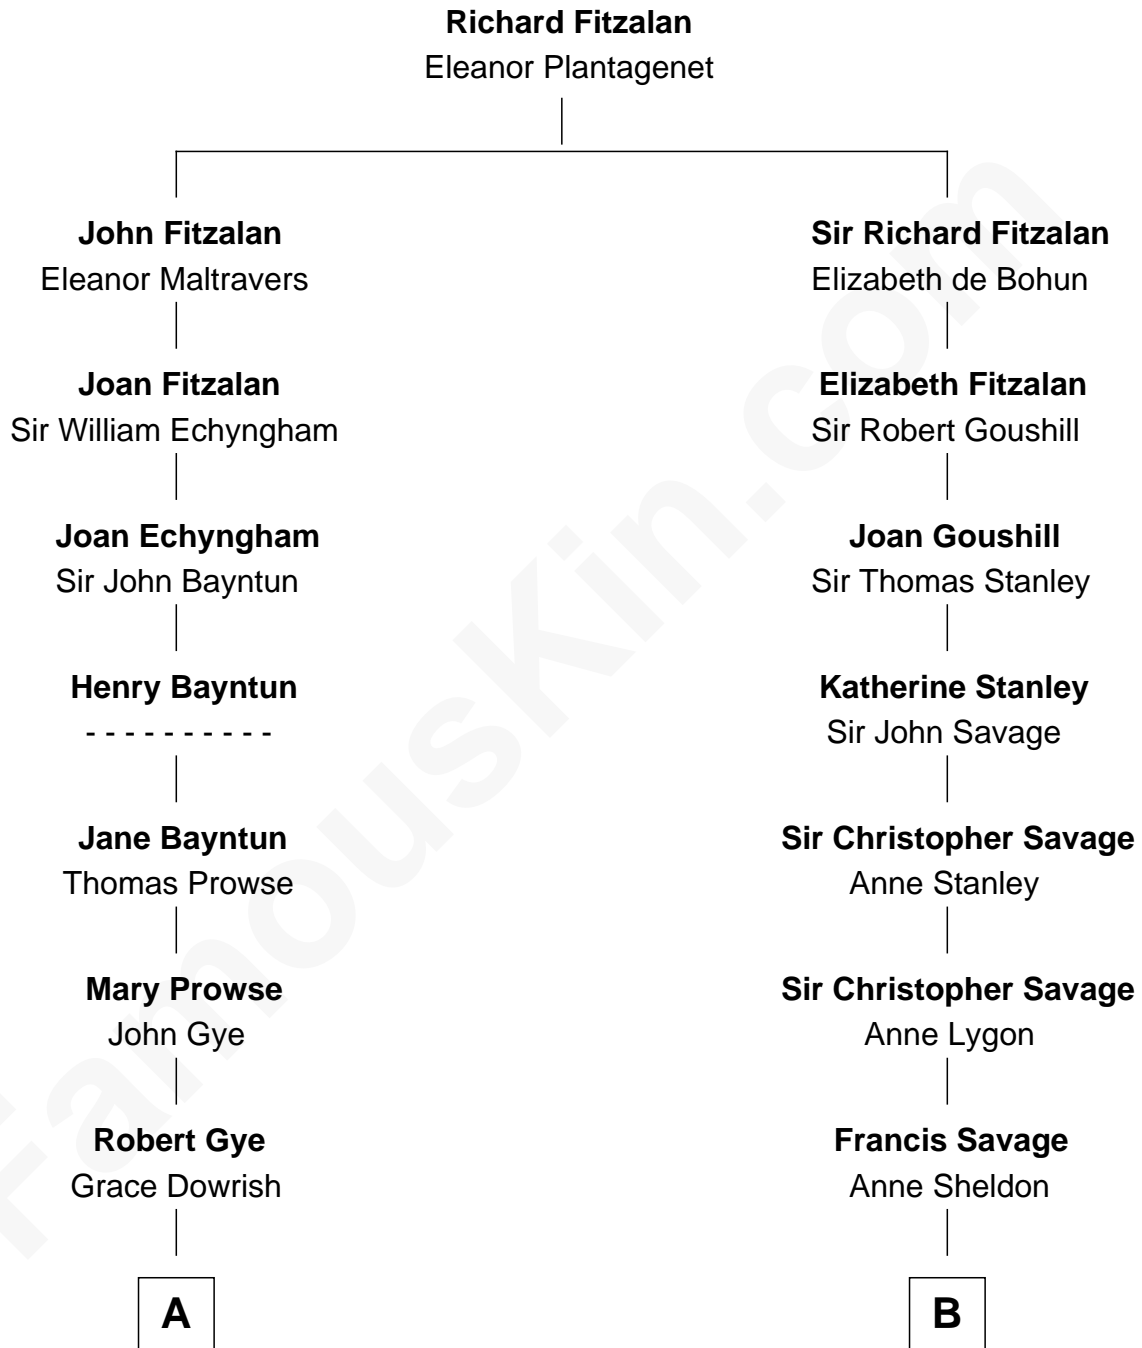

# FamousKin.com Relationship Chart of

**Kyra Sedgwick**

*TV and Movie Actress*

14th cousin 4 times removed of

**Meriwether Lewis**

*Lewis and Clark Expedition*

**C**

Henry Dwight Sedgwick

Patricia Ann Rosenwald

**Kyra Sedgwick**

*TV and Movie Actress*

FamousKin.com