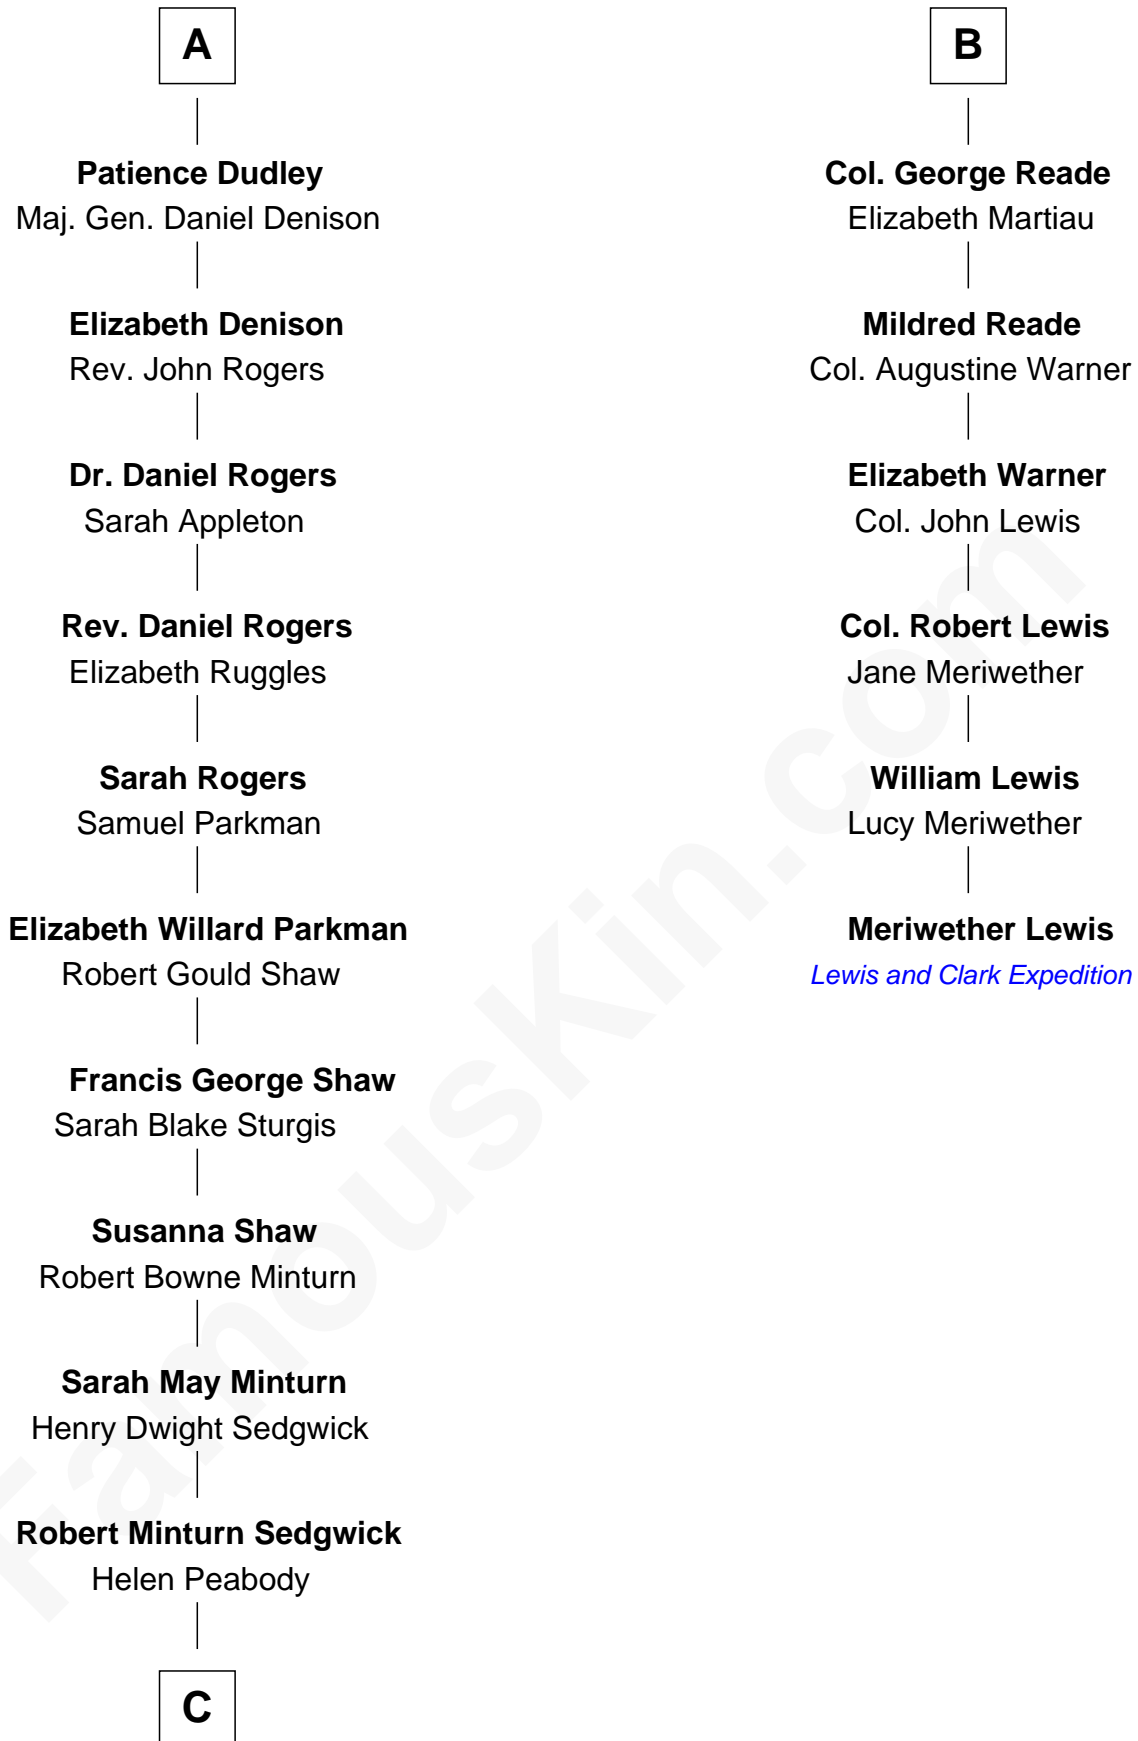

FamousKin.com Relationship Chart of

Kyra Sedgwick

TV and Movie Actress

12th cousin 6 times removed of

Meriwether Lewis

Lewis and Clark Expedition

C

Henry Dwight Sedgwick

Patricia Ann Rosenwald

Kyra Sedgwick

TV and Movie Actress

FamousKin.com