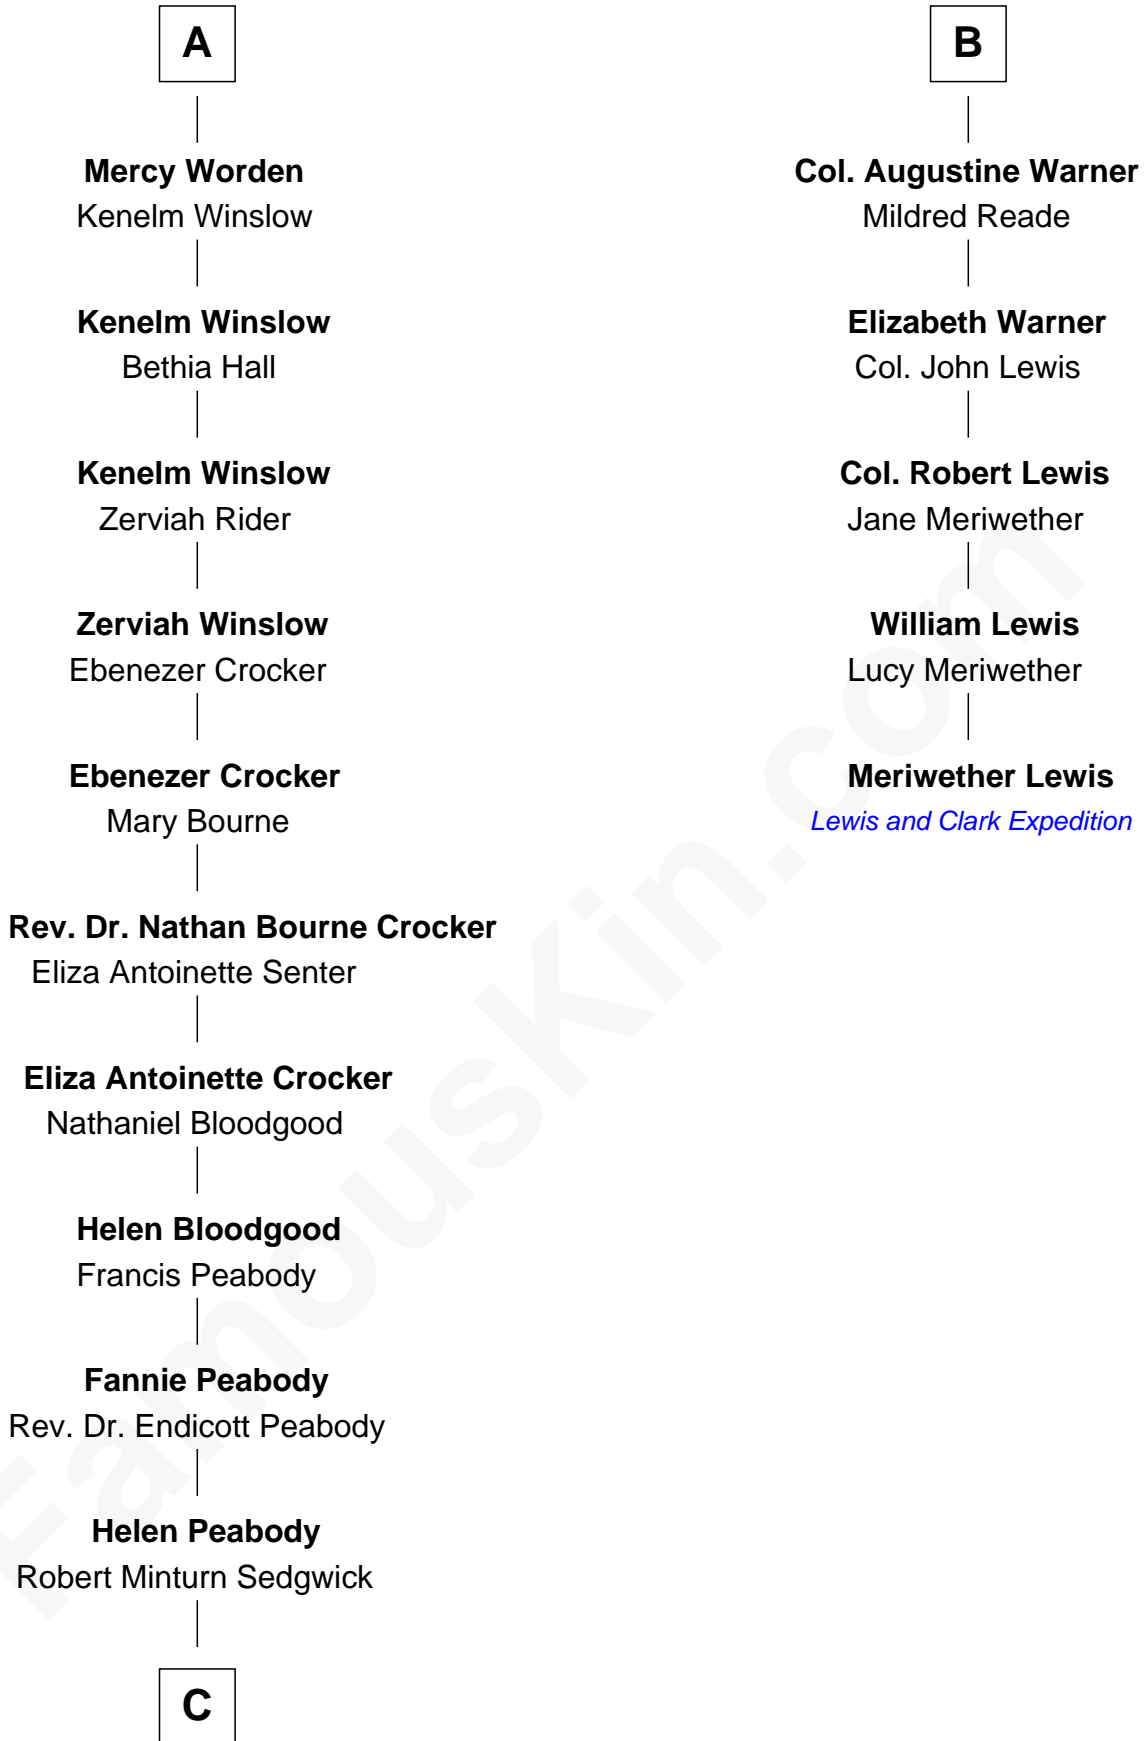

FamousKin.com Relationship Chart of

Kyra Sedgwick

TV and Movie Actress

11th cousin 7 times removed of

Meriwether Lewis

Lewis and Clark Expedition

Richard Sherburne

Alice Hamerton

C

Henry Dwight Sedgwick

Patricia Ann Rosenwald

Kyra Sedgwick

TV and Movie Actress

FamousKin.com