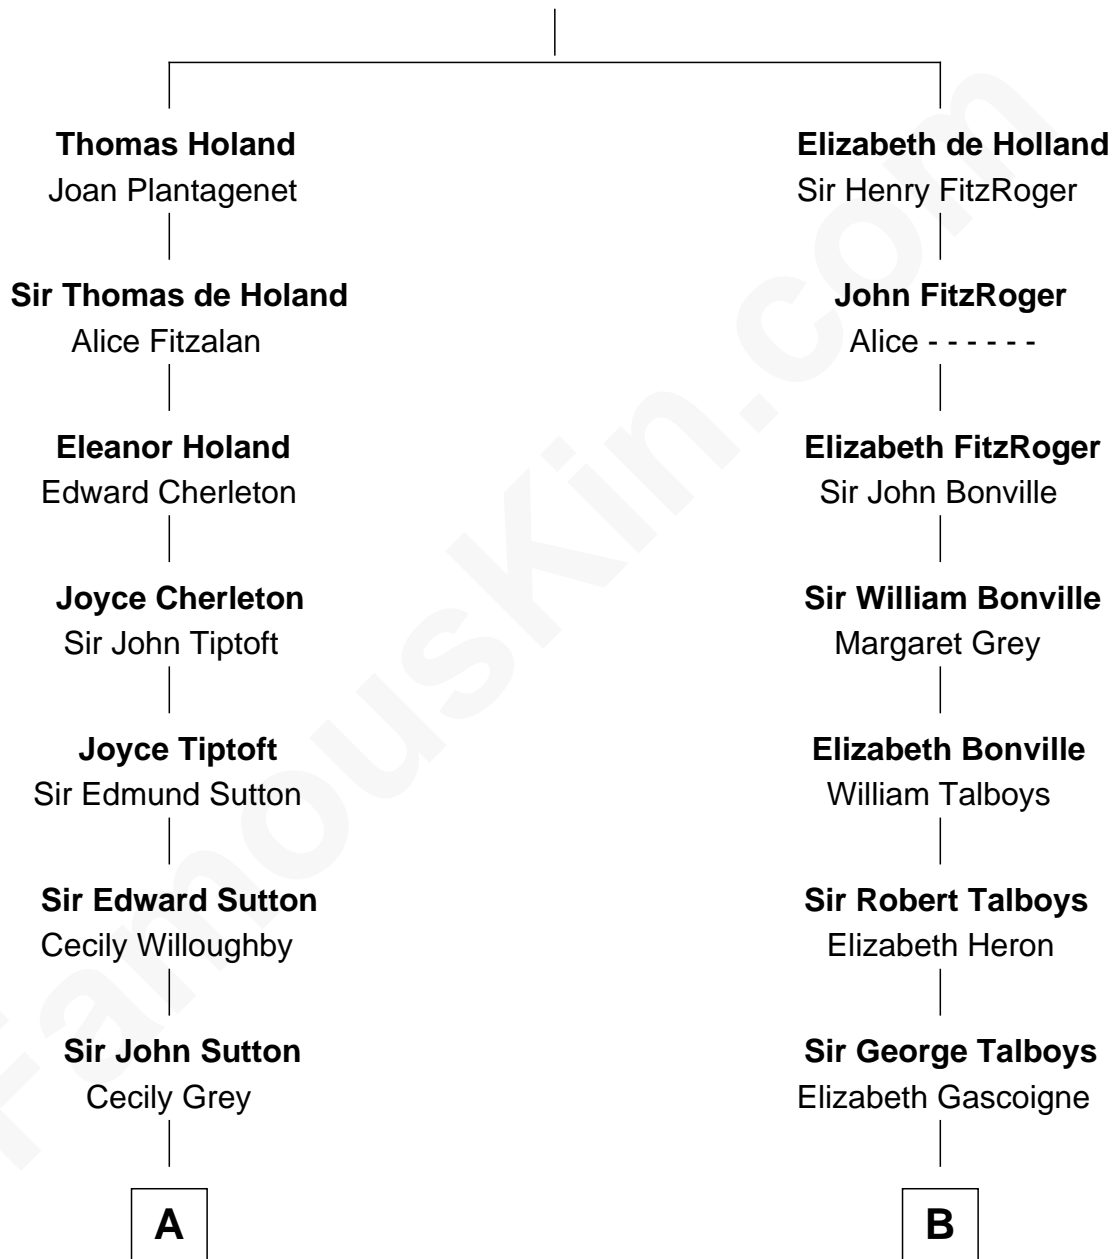

FamousKin.com Relationship Chart of

Kyra Sedgwick

TV and Movie Actress

15th cousin 6 times removed of

Meriwether Lewis

Lewis and Clark Expedition

Sir Robert de Holland

Maude la Zouche

C

—
Susanna Shaw
Robert Bowne Minturn

—
Sarah May Minturn
Henry Dwight Sedgwick

—
Robert Minturn Sedgwick
Helen Peabody

—
Henry Dwight Sedgwick
Patricia Ann Rosenwald

—
Kyra Sedgwick
TV and Movie Actress

FamousKin.com