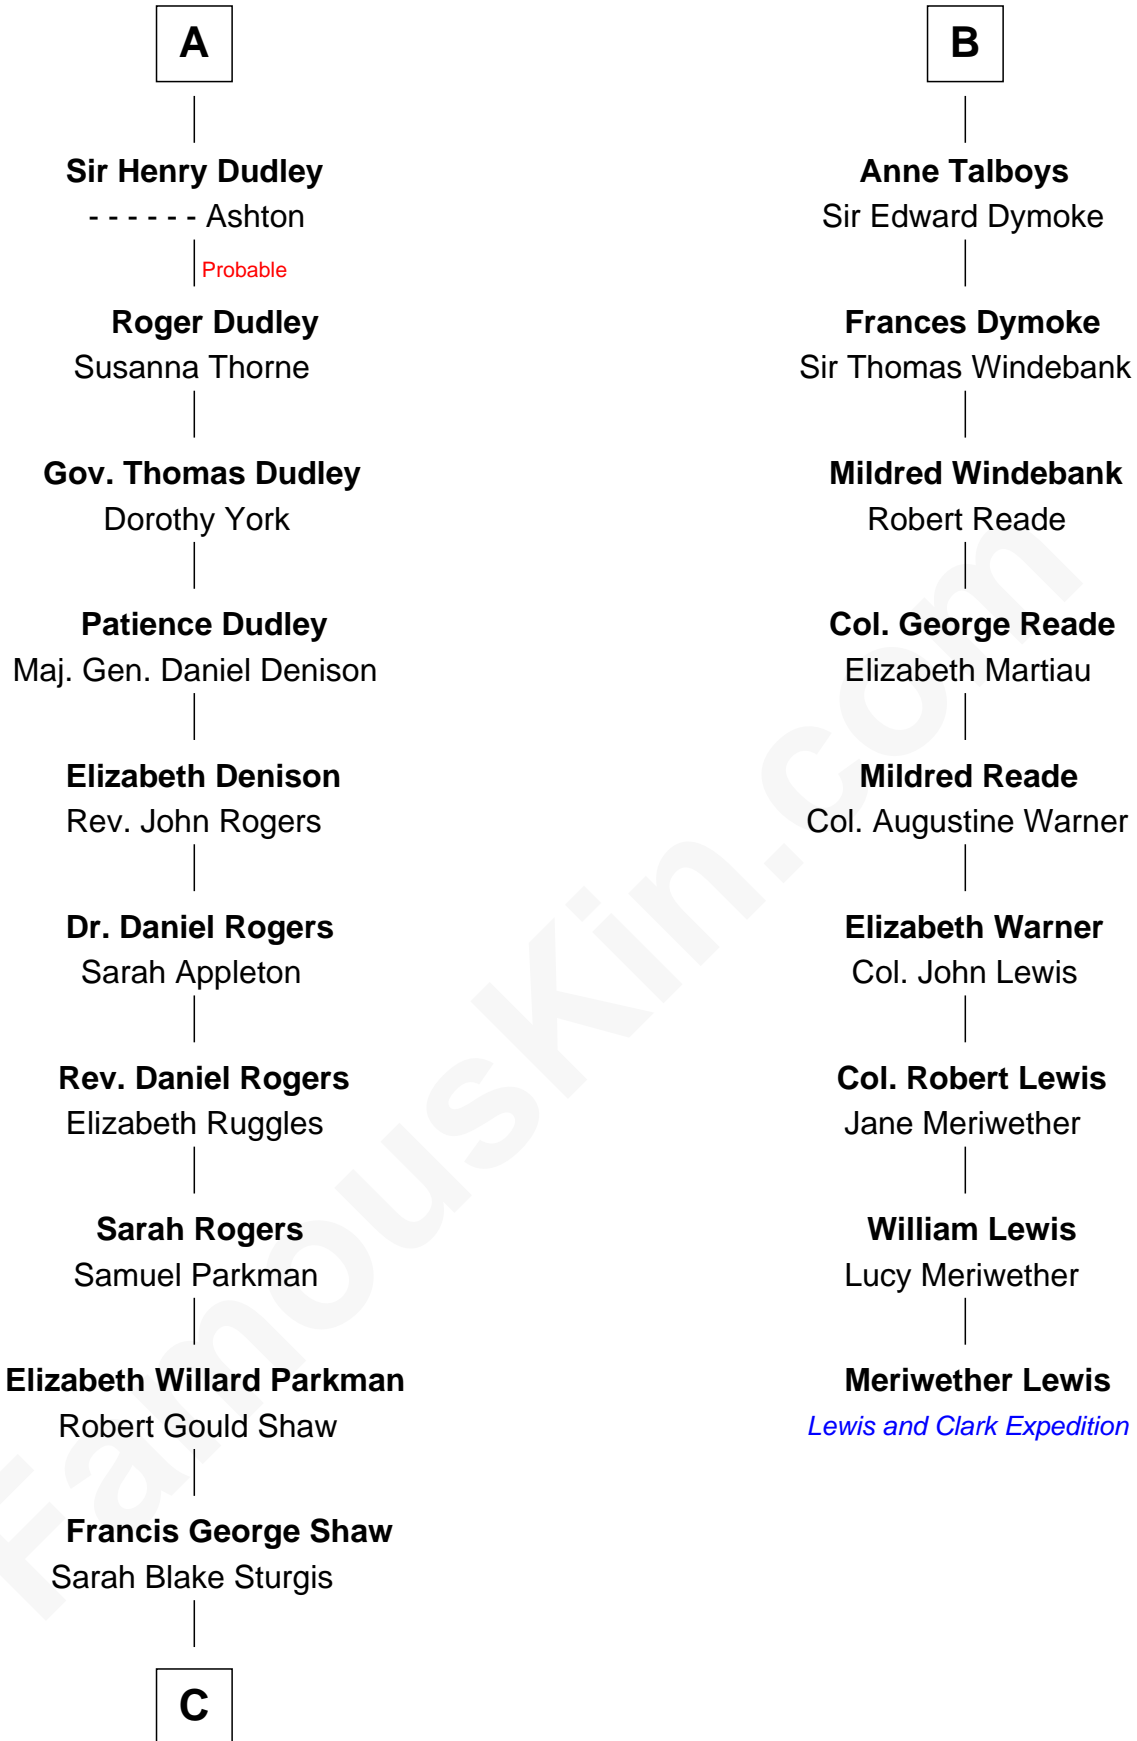

FamousKin.com Relationship Chart of

Kyra Sedgwick

TV and Movie Actress

15th cousin 6 times removed of

Meriwether Lewis

Lewis and Clark Expedition

Sir Robert de Holland

Maude la Zouche

C

—
Susanna Shaw
Robert Bowne Minturn

—
Sarah May Minturn
Henry Dwight Sedgwick

—
Robert Minturn Sedgwick
Helen Peabody

—
Henry Dwight Sedgwick
Patricia Ann Rosenwald

—
Kyra Sedgwick
TV and Movie Actress

FamousKin.com