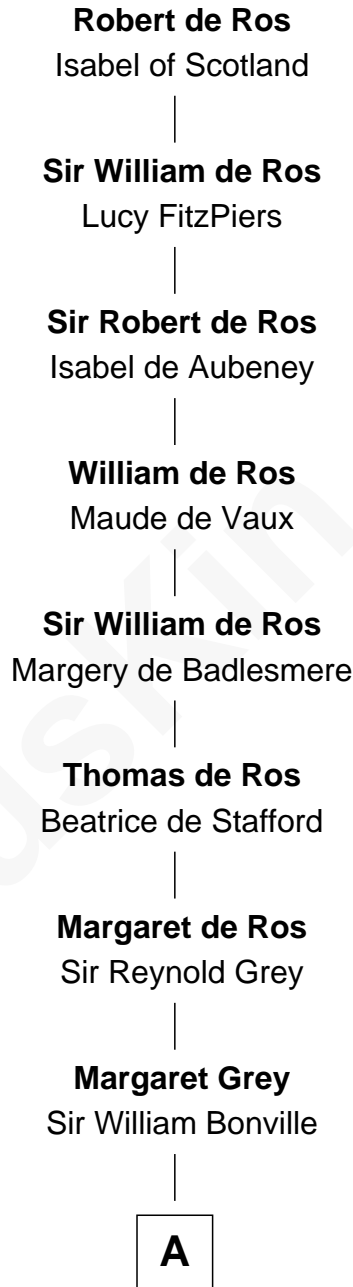

# FamousKin.com Relationship Chart of

**Kyra Sedgwick**

*TV and Movie Actress*

24th Great-granddaughter of

**Robert de Ros**

*Magna Carta Surety*

**A**

**William Bonville**  
Elizabeth Harington

**William Bonville**  
Katherine Neville

**Cecily Bonville**  
Thomas Grey

**Cecily Grey**  
Sir John Sutton

**Sir Henry Dudley**  
----- Ashton

Probable

**Roger Dudley**  
Susanna Thorne

**Gov. Thomas Dudley**  
Dorothy York

Samuel Parkman

**Elizabeth Willard Parkman**

Robert Gould Shaw

**Francis George Shaw**

Sarah Blake Sturgis

**Susanna Shaw**

Robert Bowne Minturn

**Sarah May Minturn**