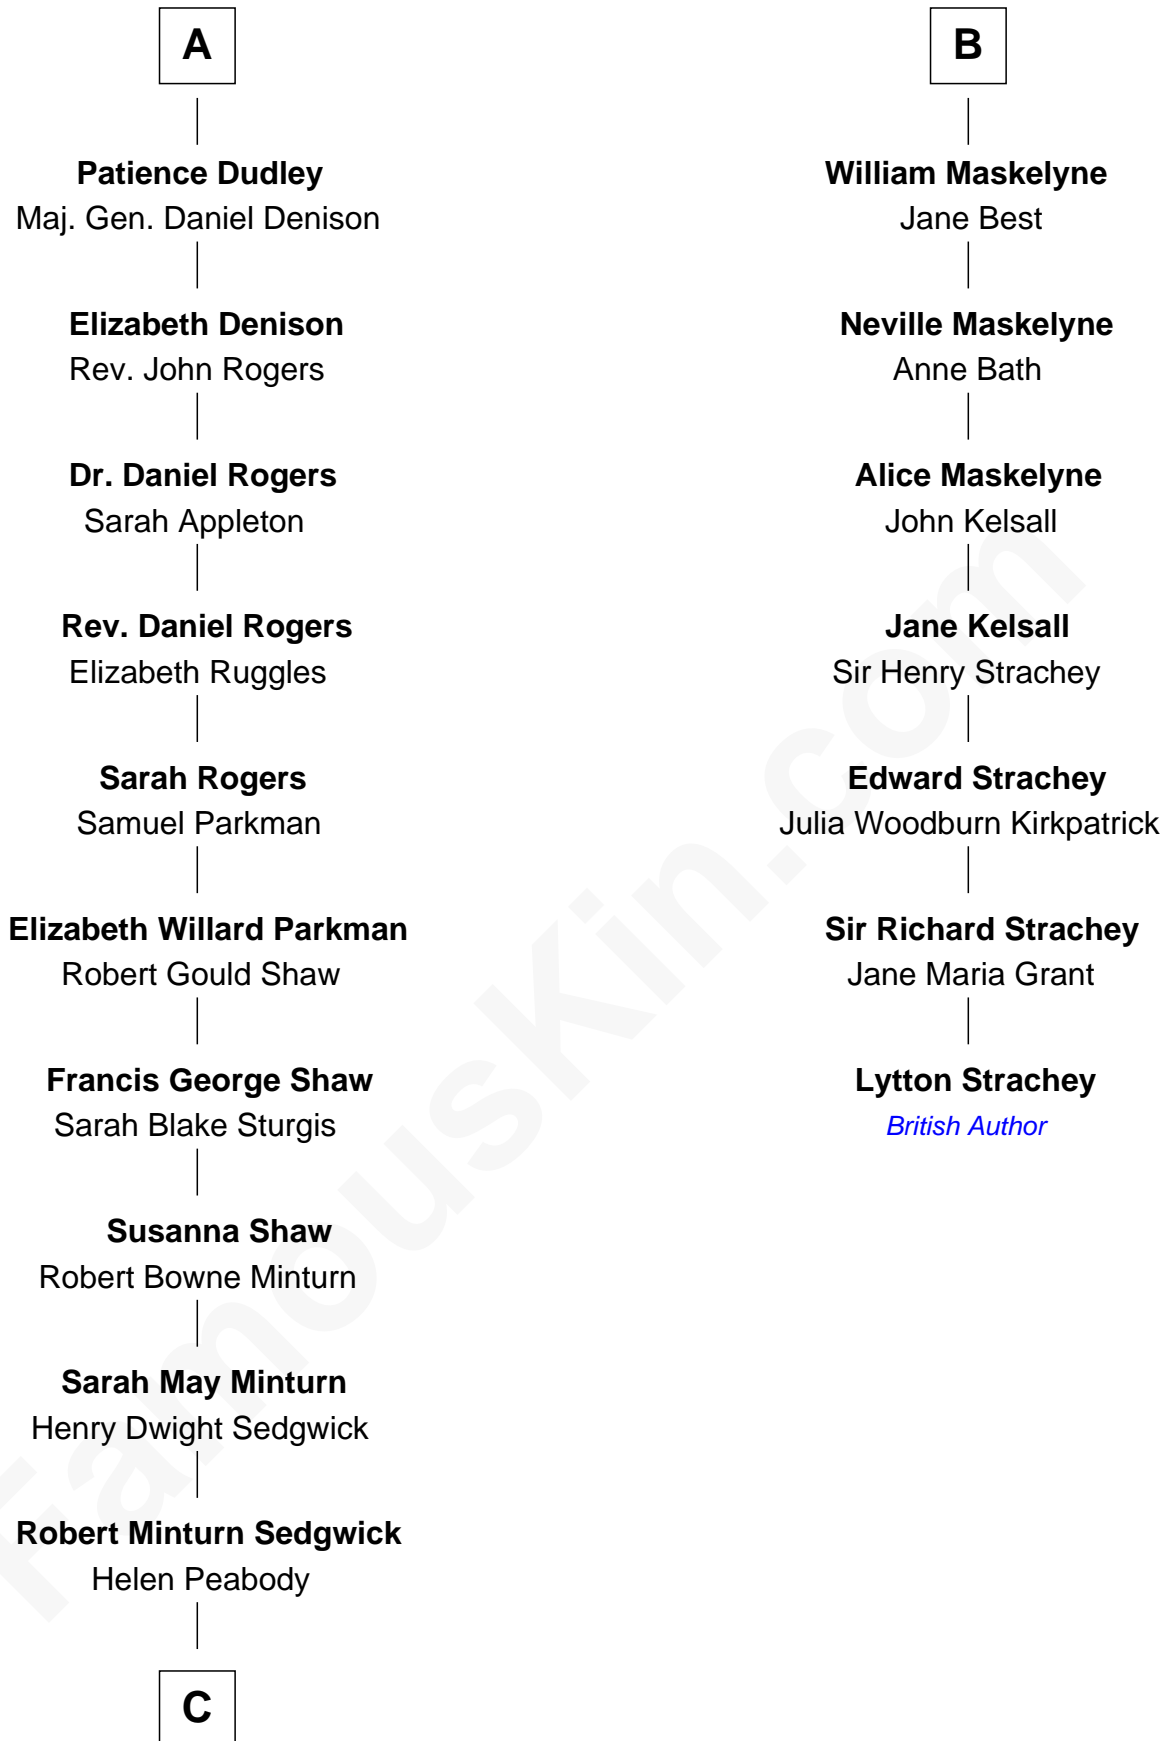

FamousKin.com

Relationship Chart of

Kyra Sedgwick

TV and Movie Actress

13th cousin 5 times removed of

Lytton Strachey

Author and Co-Founder of Bloomsbury Group

C

Henry Dwight Sedgwick

Patricia Ann Rosenwald

Kyra Sedgwick

TV and Movie Actress

FamousKin.com