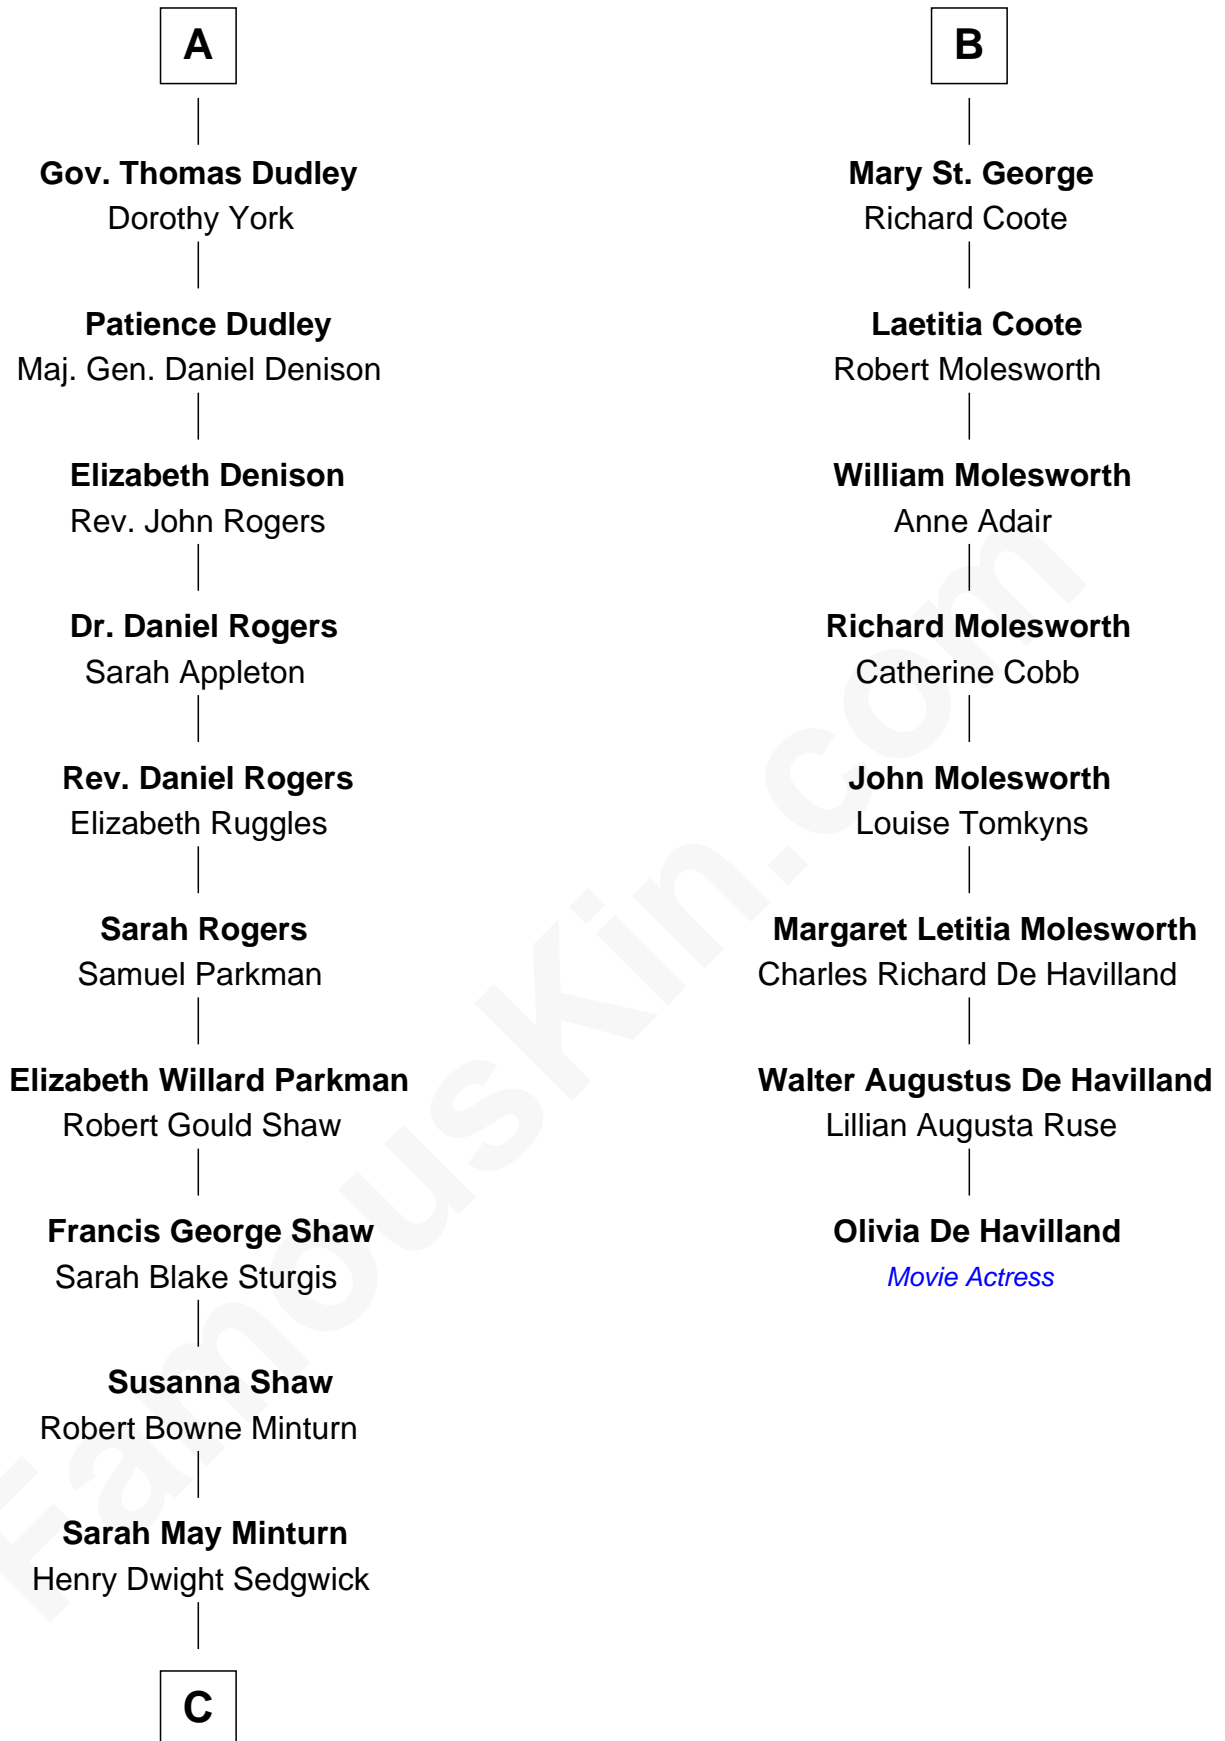

FamousKin.com

Relationship Chart of

Kyra Sedgwick

TV and Movie Actress

14th cousin 5 times removed of

Olivia De Havilland

Movie Actress

Sir Walter Blount

Cecily Willoughby

Sir John Sutton

Cecily Grey

Sir Henry Dudley

----- Ashton

Probable

Roger Dudley

Susanna Thorne

Elizabeth Lister

Elizabeth Blount

Nicholas St. John

Elizabeth St. John

Sir Richard St. George

Sir George St. George

Catherine Gifford

B