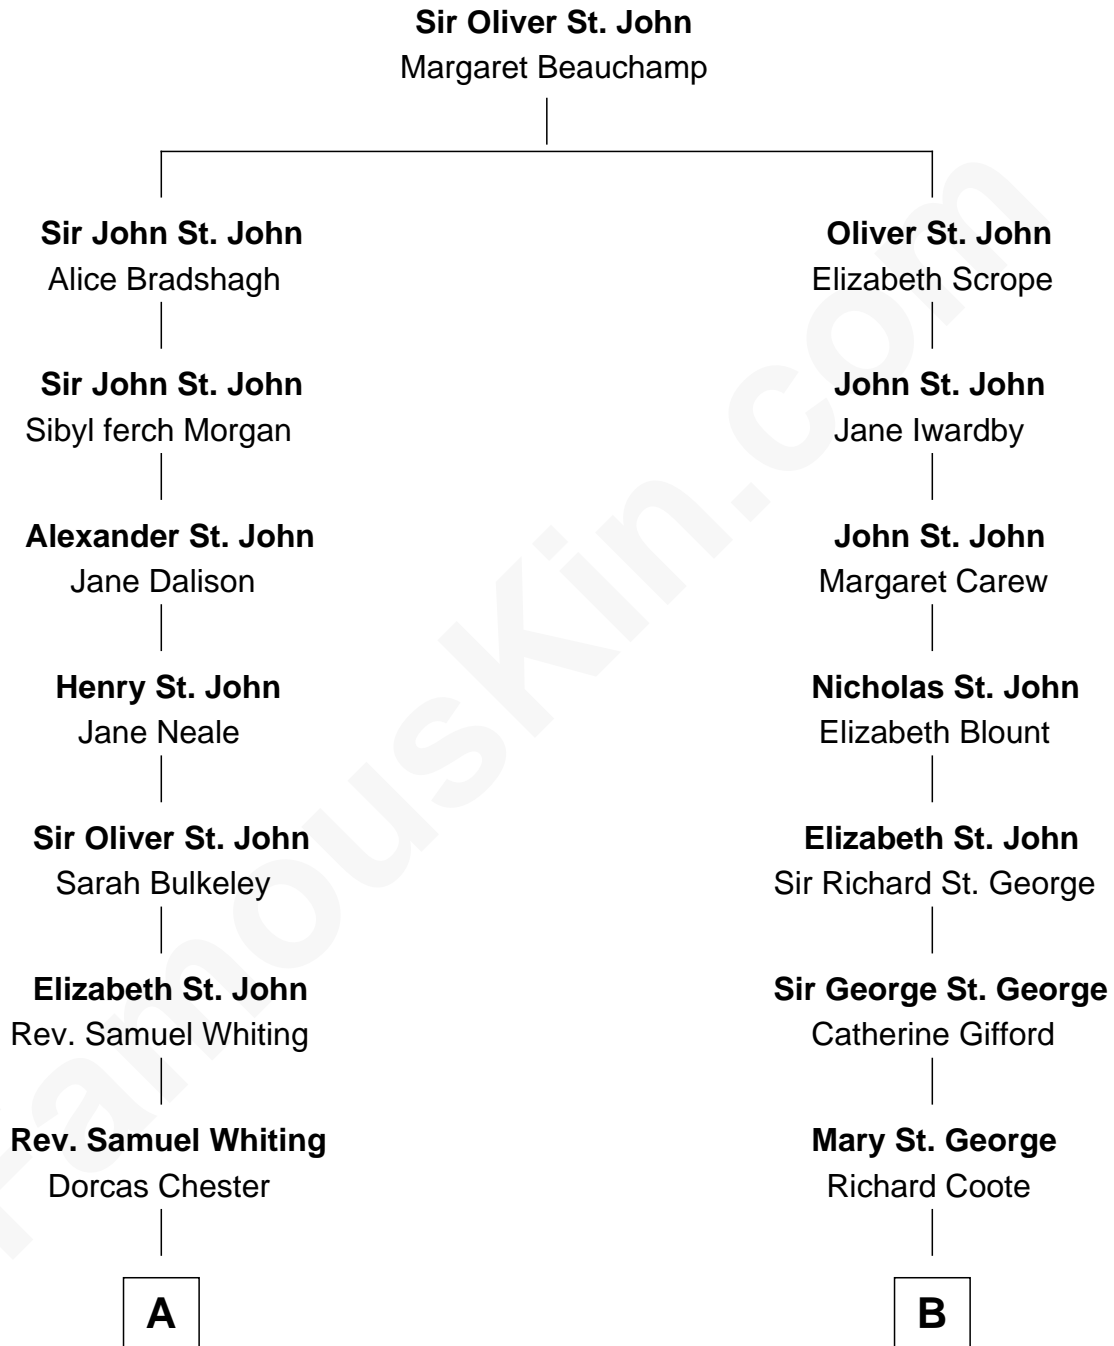

FamousKin.com

Relationship Chart of

Kyra Sedgwick

TV and Movie Actress

13th cousin 4 times removed of

Olivia De Havilland

Movie Actress

Kyra Sedgwick photo by [Angela George](#) (CC BY-SA 3.0)