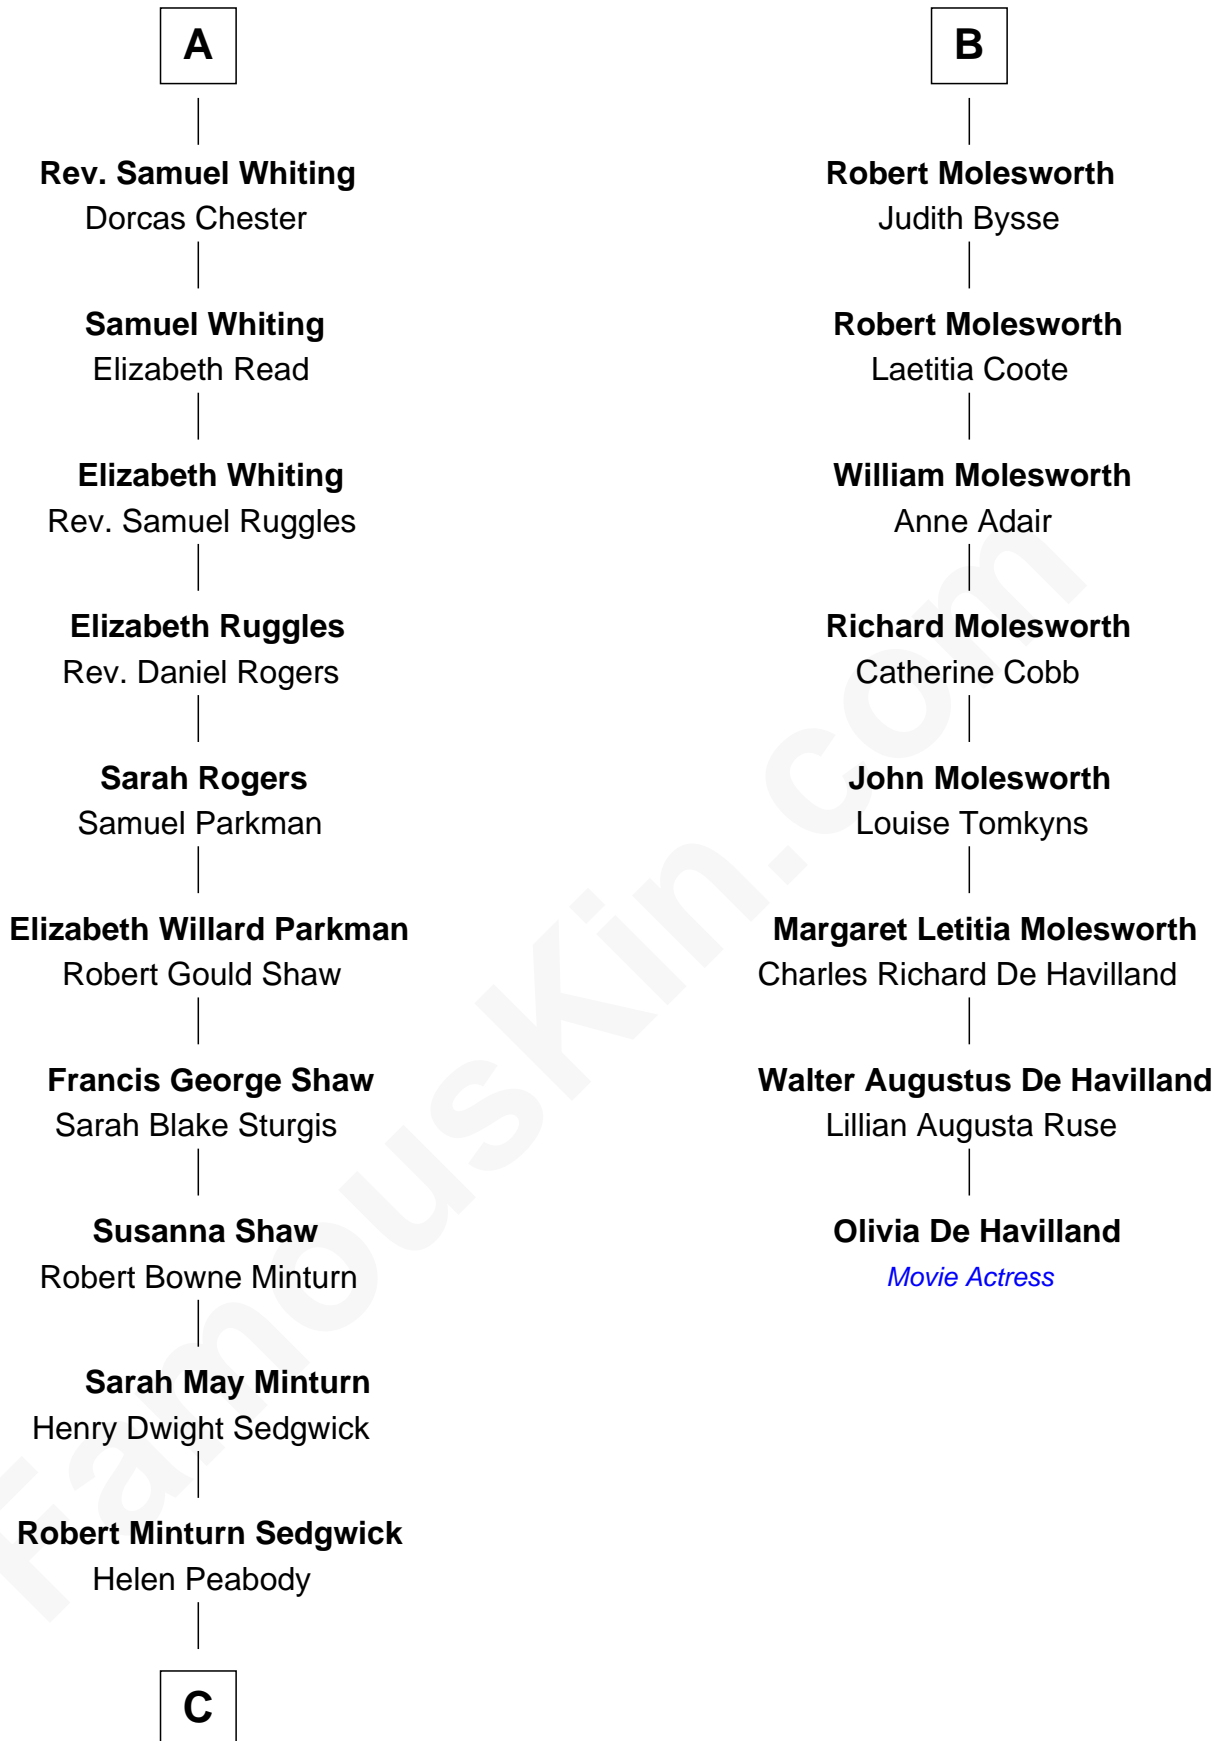

FamousKin.com

Relationship Chart of

Kyra Sedgwick

TV and Movie Actress

14th cousin 4 times removed of

Olivia De Havilland

Movie Actress

Sir Robert Corbet

Margaret - - - - -

C

Henry Dwight Sedgwick

Patricia Ann Rosenwald

Kyra Sedgwick

TV and Movie Actress

FamousKin.com