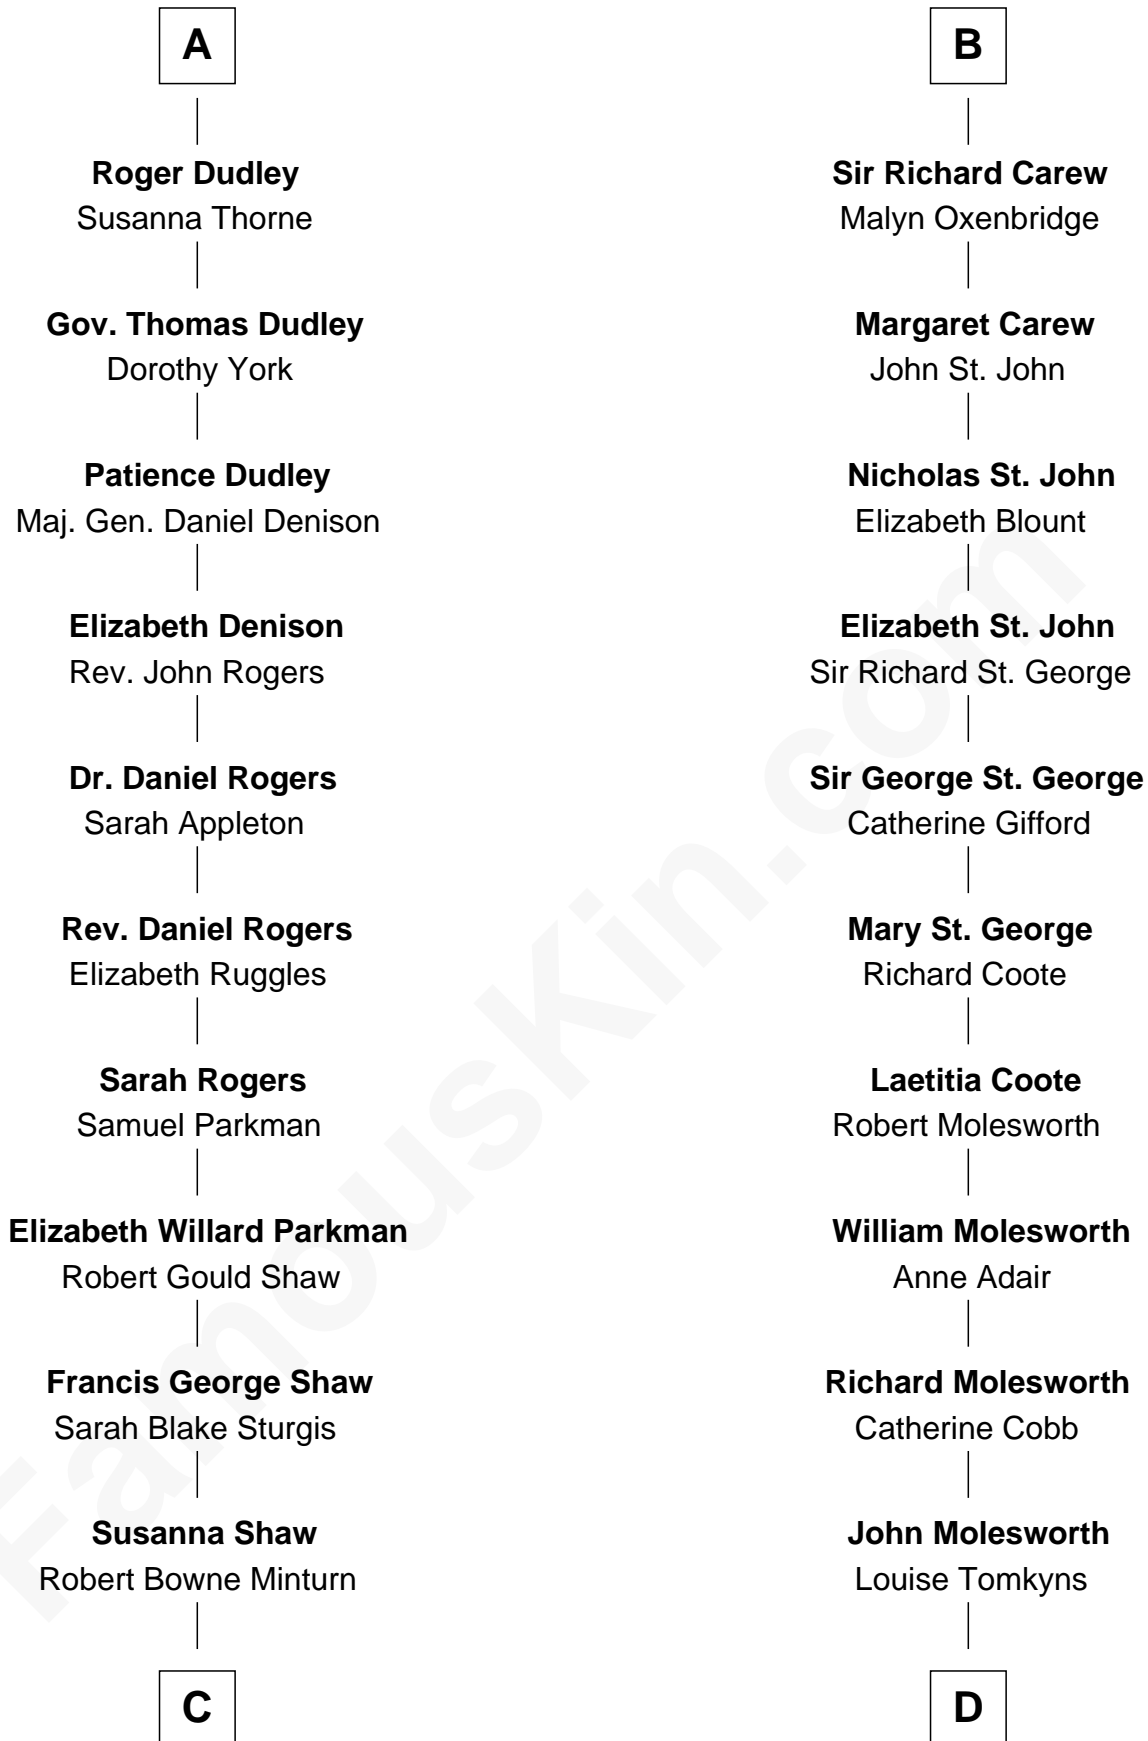

FamousKin.com

Relationship Chart of

Kyra Sedgwick

TV and Movie Actress

19th cousin 1 time removed of

Olivia De Havilland

Movie Actress

Sir Maurice de Berkeley

Eve la Zouche

Thomas de Berkeley
Katherine de Clyvedon

Sir John Berkeley
Elizabeth Betteshorne

Elizabeth Berkeley
Sir John Sutton

Sir Edmund Sutton
Joyce Tiptoft

Sir Edward Sutton
Cecily Willoughby

Sir John Sutton
Cecily Grey

Sir Henry Dudley
----- Ashton

Probable

A

Isabel de Berkeley
Sir Robert de Clifford

Sir Roger de Clifford
Maud de Beauchamp

Katherine de Clifford
Sir Ralph de Greystoke

Maud de Greystoke
Eudo de Welles

Sir Lionel de Welles
Joan de Waterton

Eleanor de Welles
Sir Thomas Hoo

Eleanor Hoo
James Carew

B

C

Sarah May Minturn
Henry Dwight Sedgwick

Robert Minturn Sedgwick
Helen Peabody

Henry Dwight Sedgwick
Patricia Ann Rosenwald

Kyra Sedgwick
TV and Movie Actress