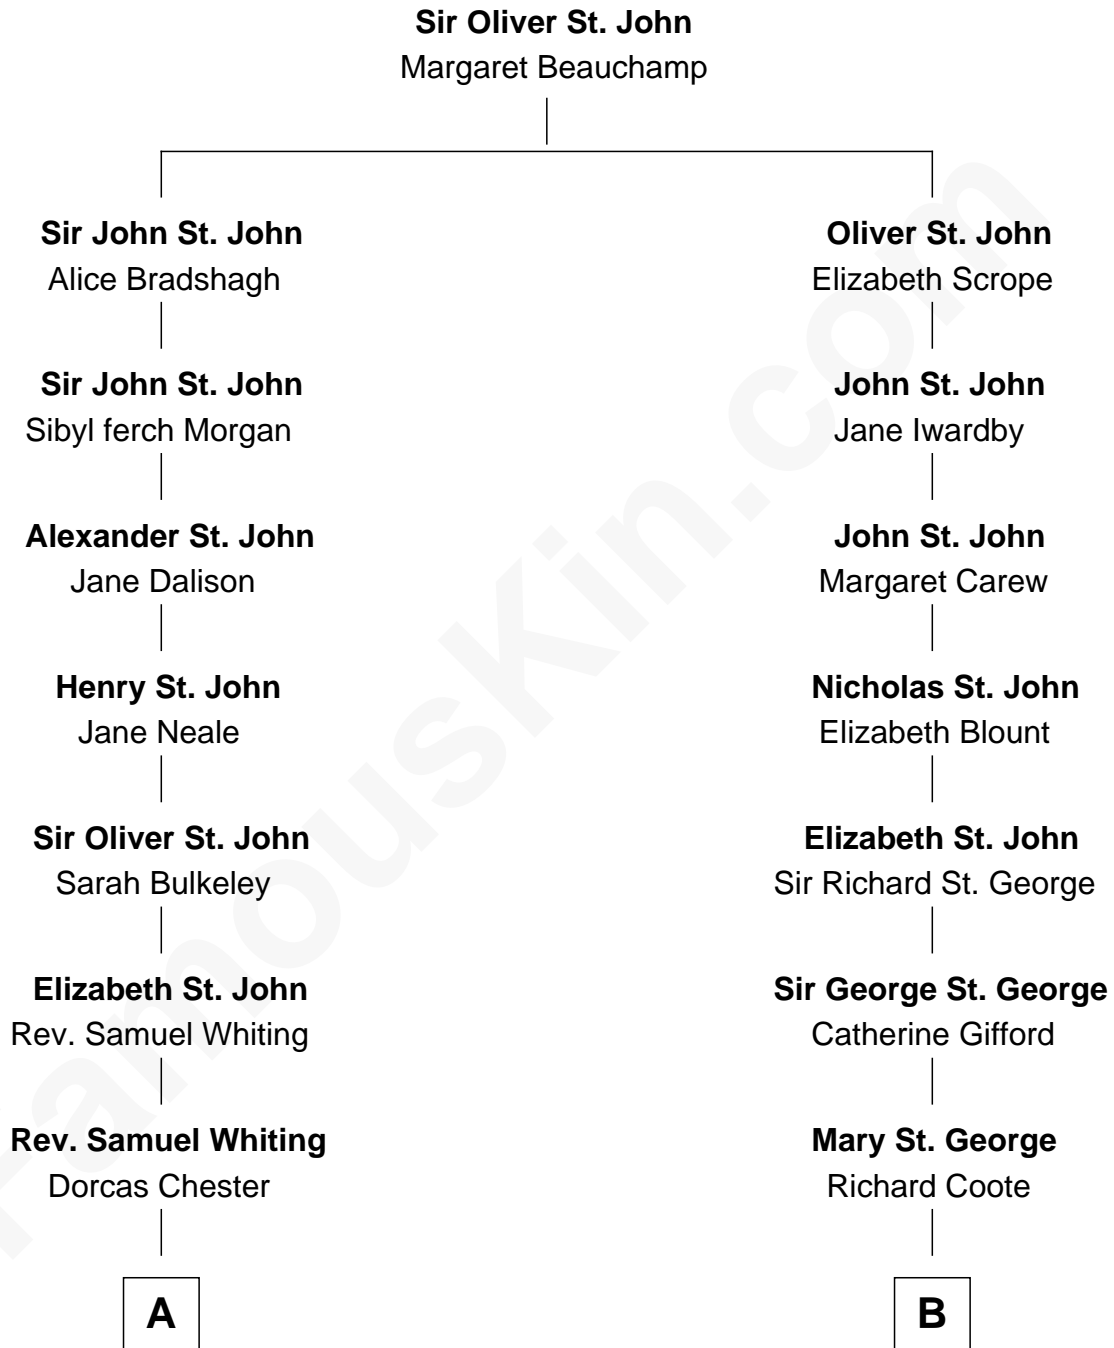

FamousKin.com

Relationship Chart of

Kyra Sedgwick

TV and Movie Actress

13th cousin 4 times removed of

Joan Fontaine

Movie Actress

Kyra Sedgwick photo by [Angela George](#) (CC BY-SA 3.0)