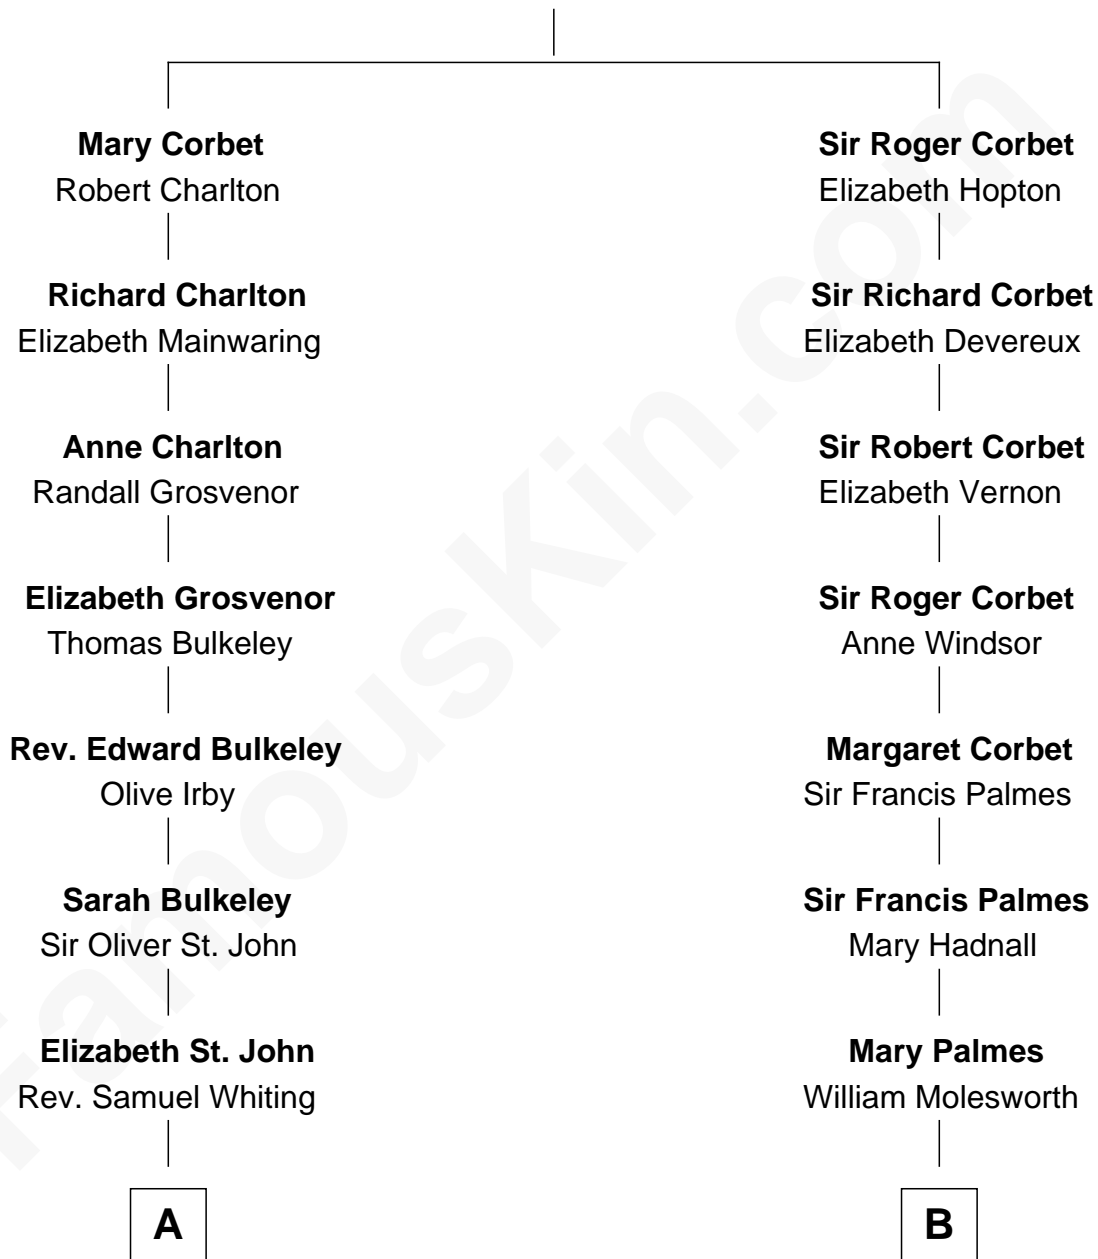

FamousKin.com Relationship Chart of

Kyra Sedgwick

TV and Movie Actress

14th cousin 4 times removed of

Joan Fontaine

Movie Actress

Sir Robert Corbet

Margaret - - - - -