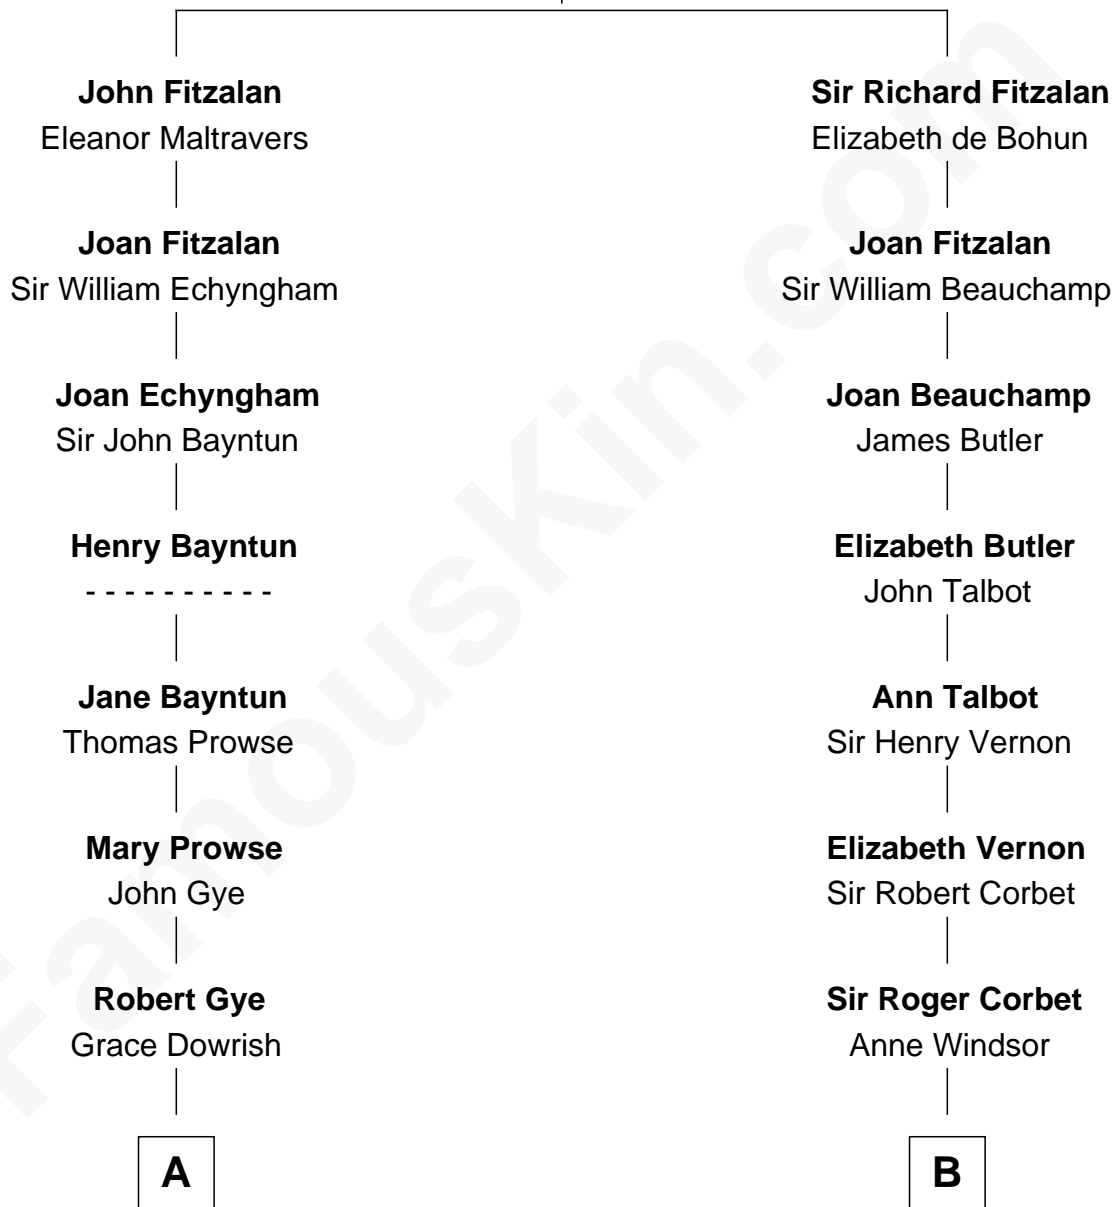

FamousKin.com Relationship Chart of

Kyra Sedgwick

TV and Movie Actress

17th cousin 1 time removed of

Joan Fontaine

Movie Actress

Richard Fitzalan
Eleanor Plantagenet

C

Henry Dwight Sedgwick

Patricia Ann Rosenwald

Kyra Sedgwick

TV and Movie Actress

FamousKin.com