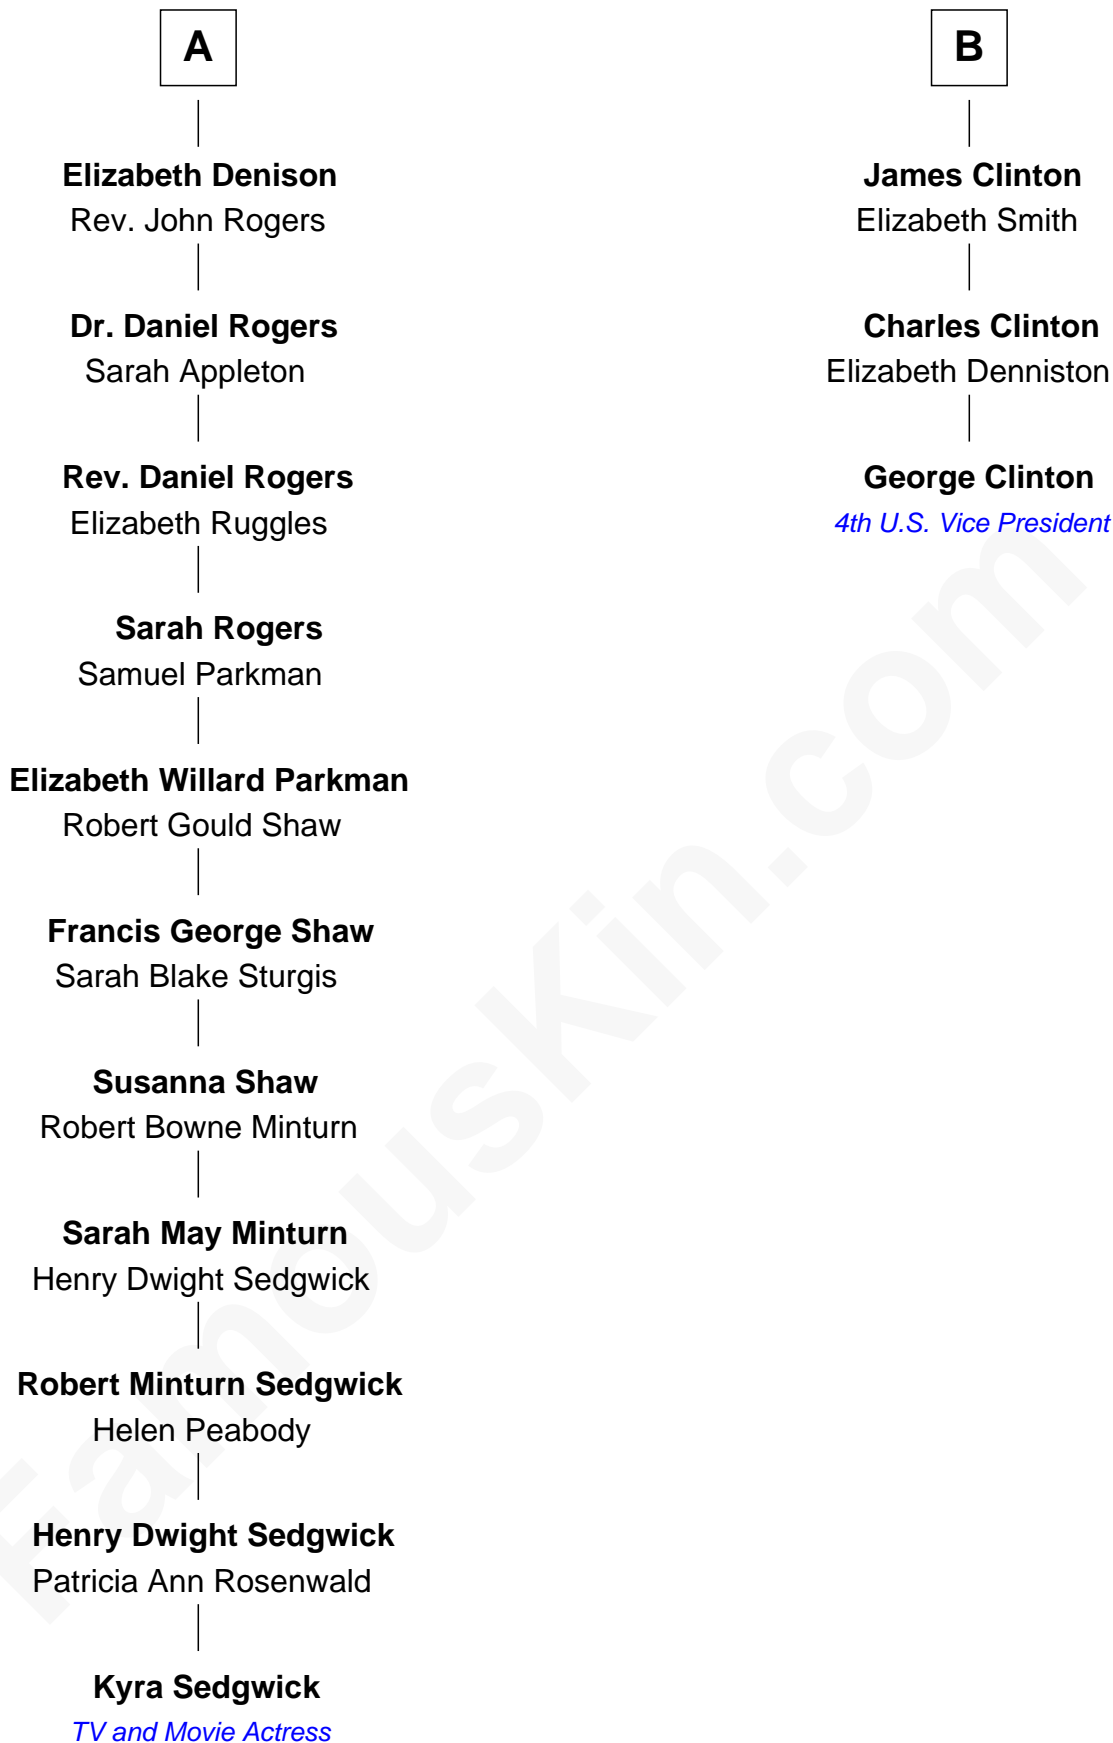

FamousKin.com Relationship Chart of

Kyra Sedgwick

TV and Movie Actress

9th cousin 8 times removed of

George Clinton

4th U.S. Vice President

Kyra Sedgwick photo by [Angela George](#) (CC BY-SA 3.0)