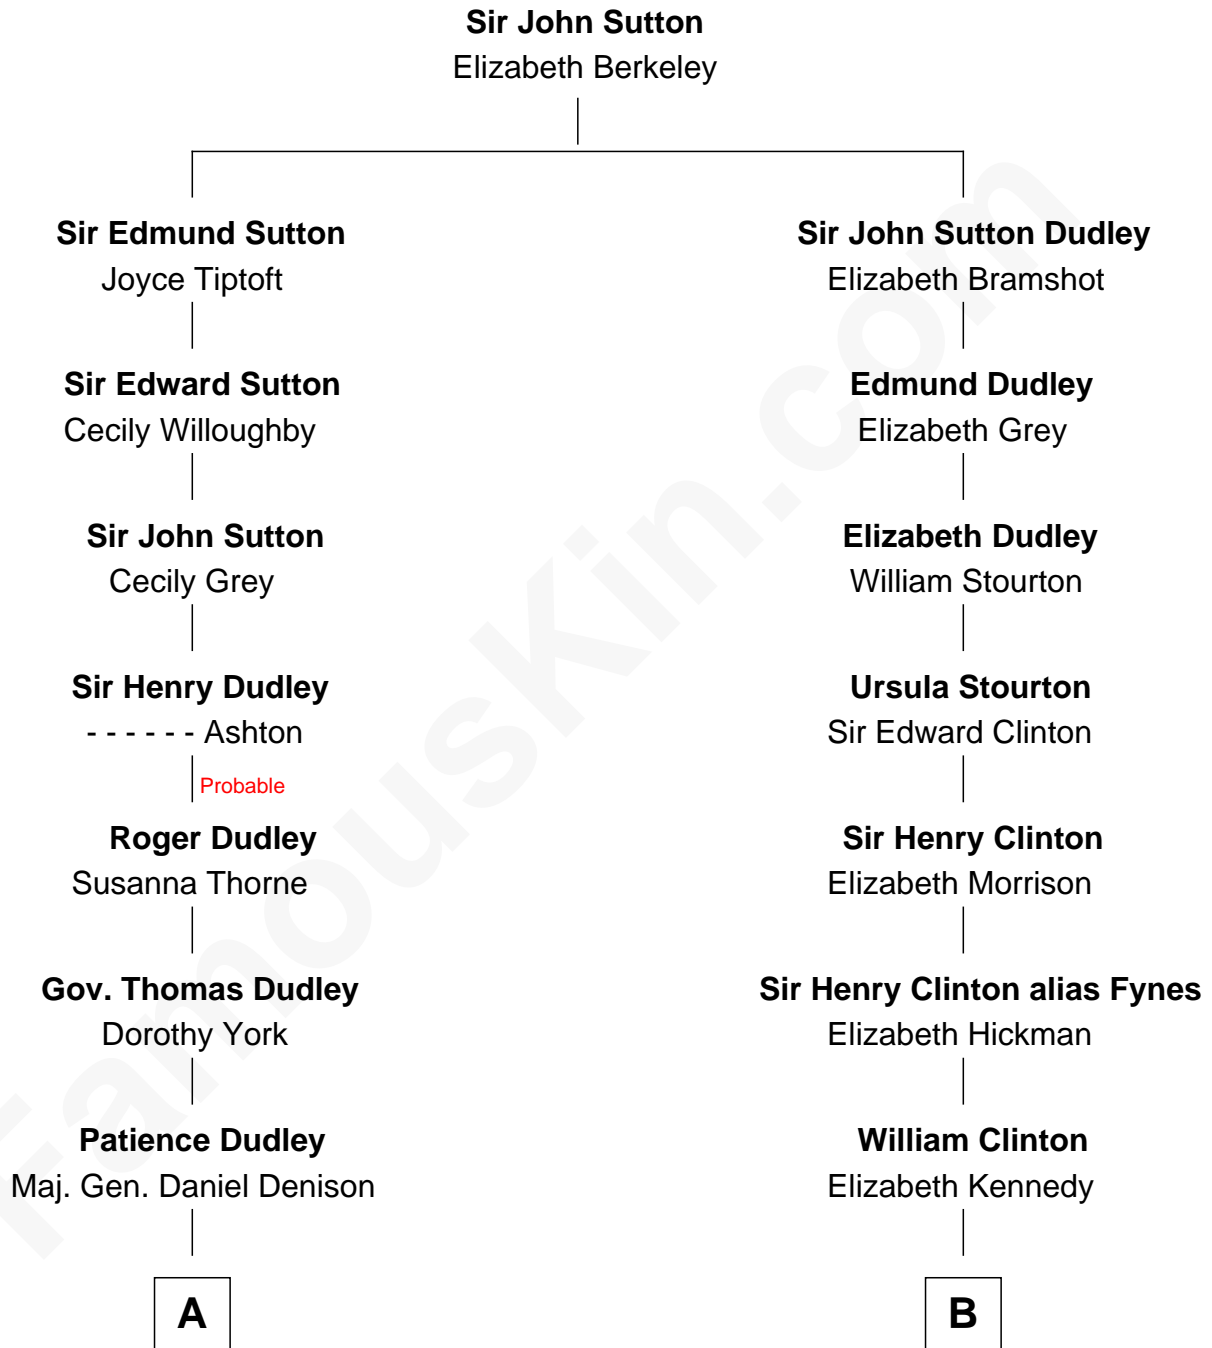

FamousKin.com Relationship Chart of

Kyra Sedgwick

TV and Movie Actress

9th cousin 8 times removed of

George Clinton

4th U.S. Vice President

Kyra Sedgwick photo by [Angela George](#) (CC BY-SA 3.0)