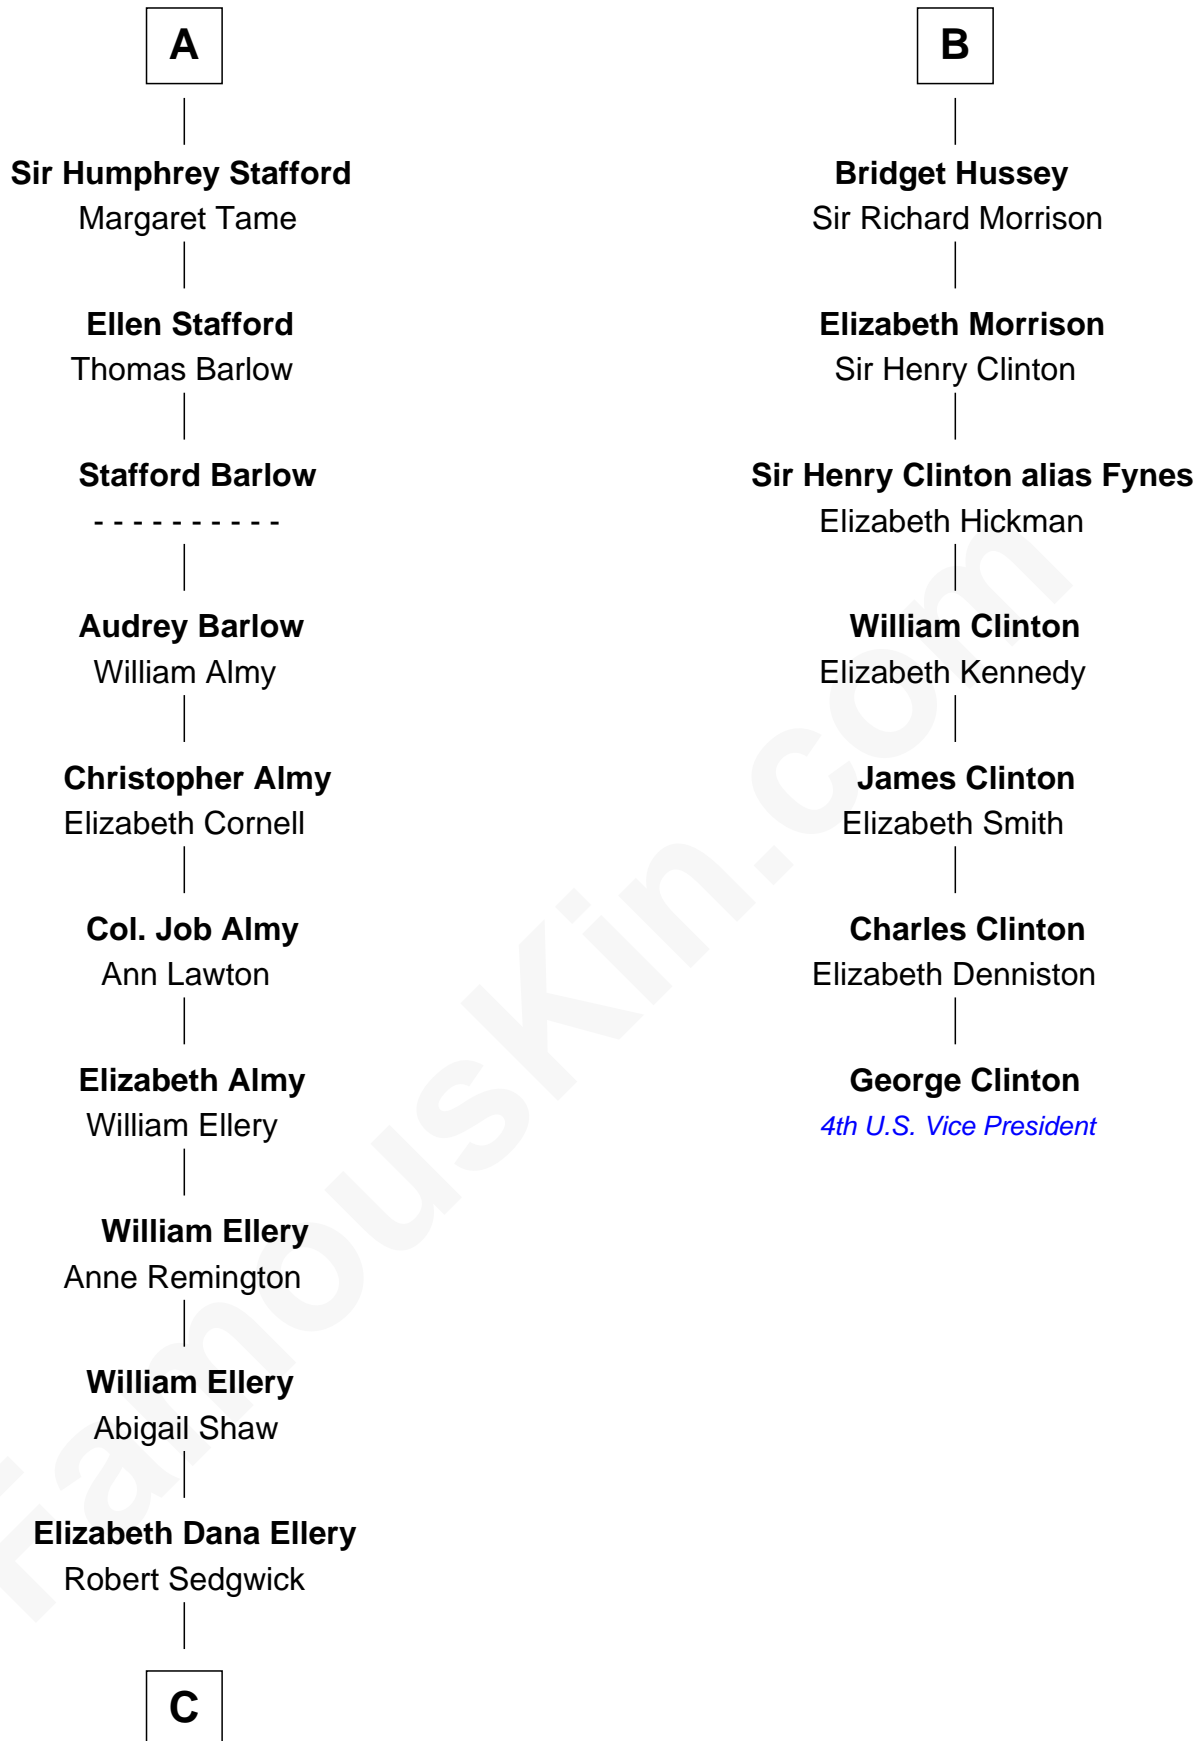

FamousKin.com Relationship Chart of

Kyra Sedgwick

TV and Movie Actress

13th cousin 8 times removed of

George Clinton

4th U.S. Vice President

C

—
Henrietta Ellery Sedgwick

Henry Dwight Sedgwick

—
Henry Dwight Sedgwick

Sarah May Minturn

—
Robert Minturn Sedgwick

Helen Peabody

—
Henry Dwight Sedgwick

Patricia Ann Rosenwald

—
Kyra Sedgwick