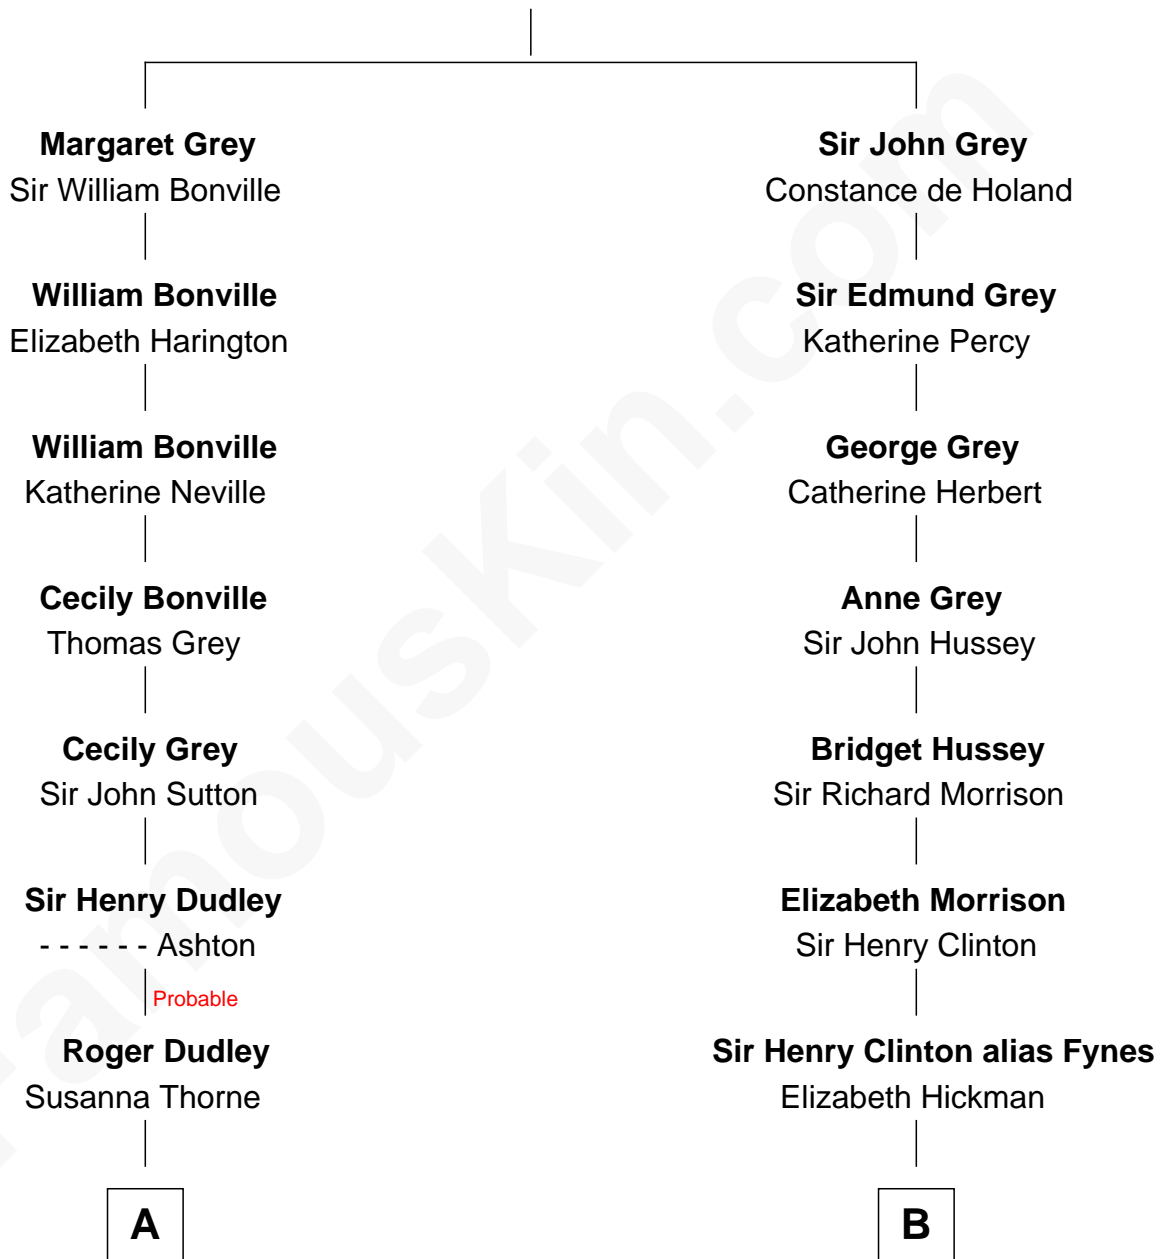

## Relationship Chart of

**Kyra Sedgwick**

*TV and Movie Actress*

10th cousin 9 times removed of

**George Clinton**

*4th U.S. Vice President*

**Sir Reynold Grey**

Margaret de Ros