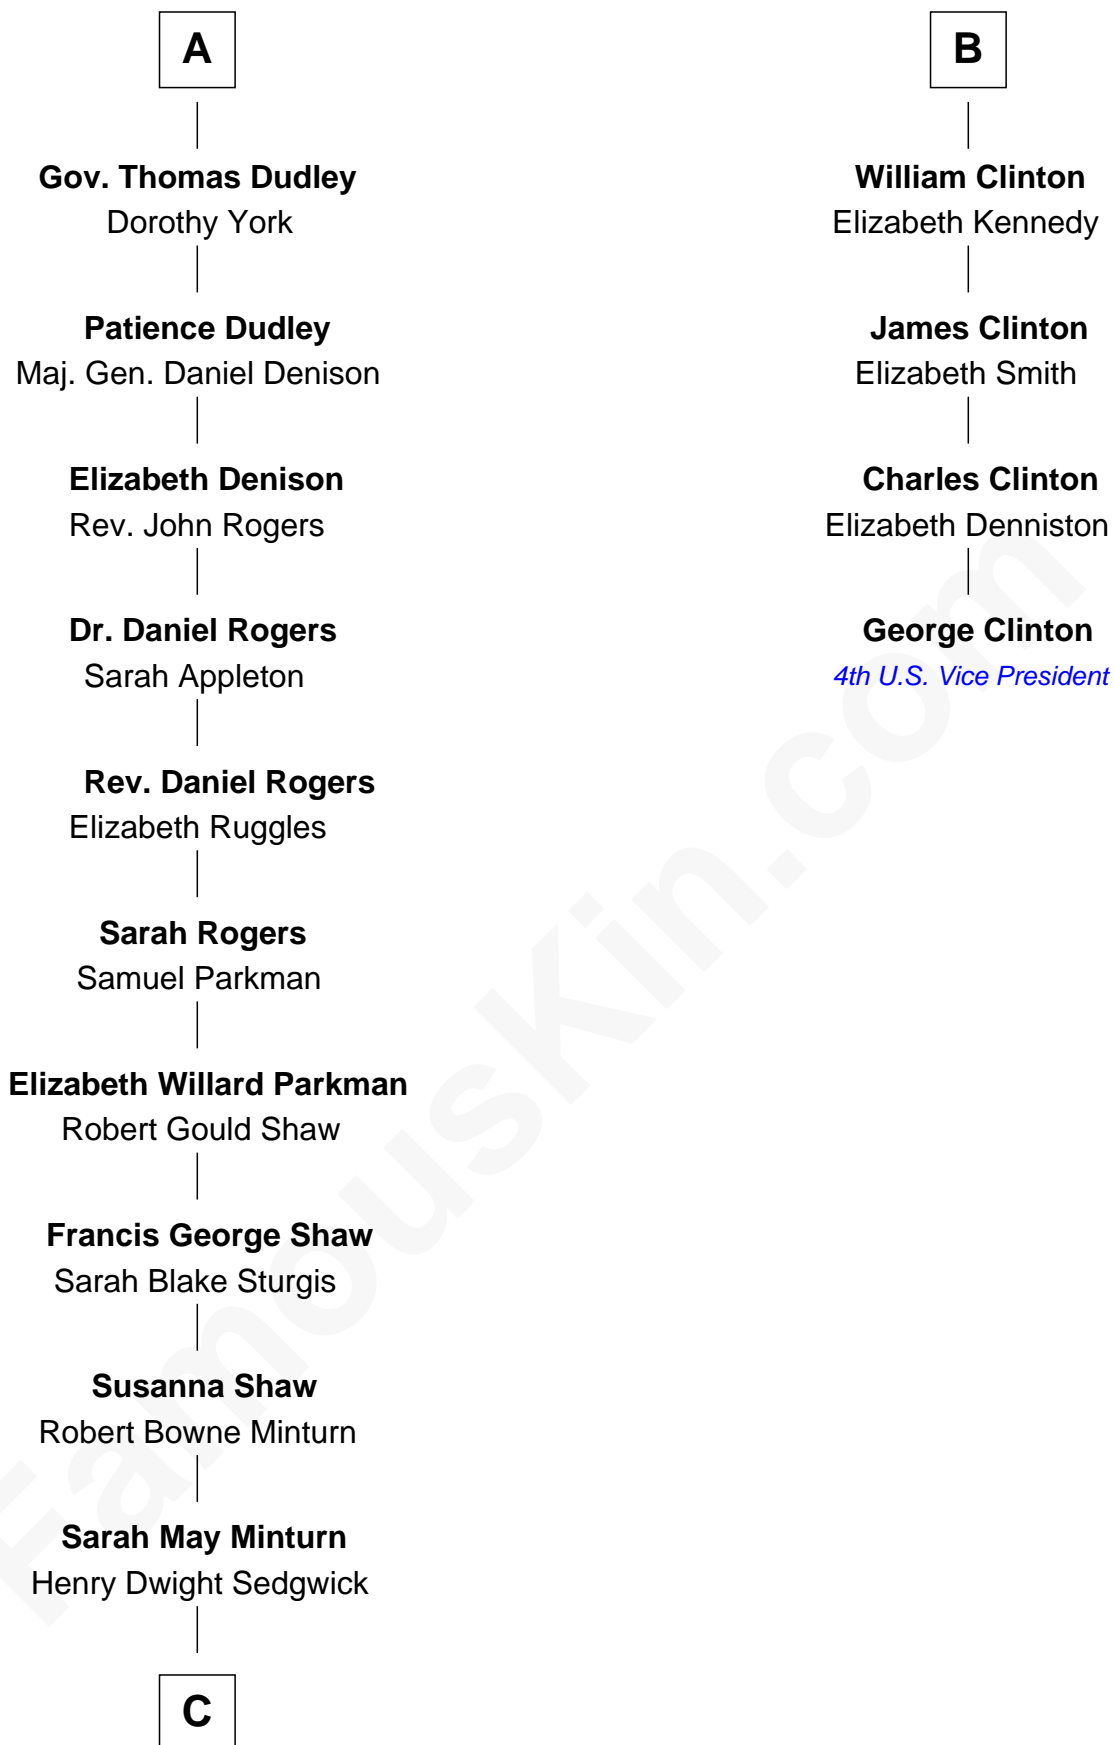

## Relationship Chart of

**Kyra Sedgwick**

*TV and Movie Actress*

10th cousin 9 times removed of

**George Clinton**

*4th U.S. Vice President*

**Sir Reynold Grey**

Margaret de Ros