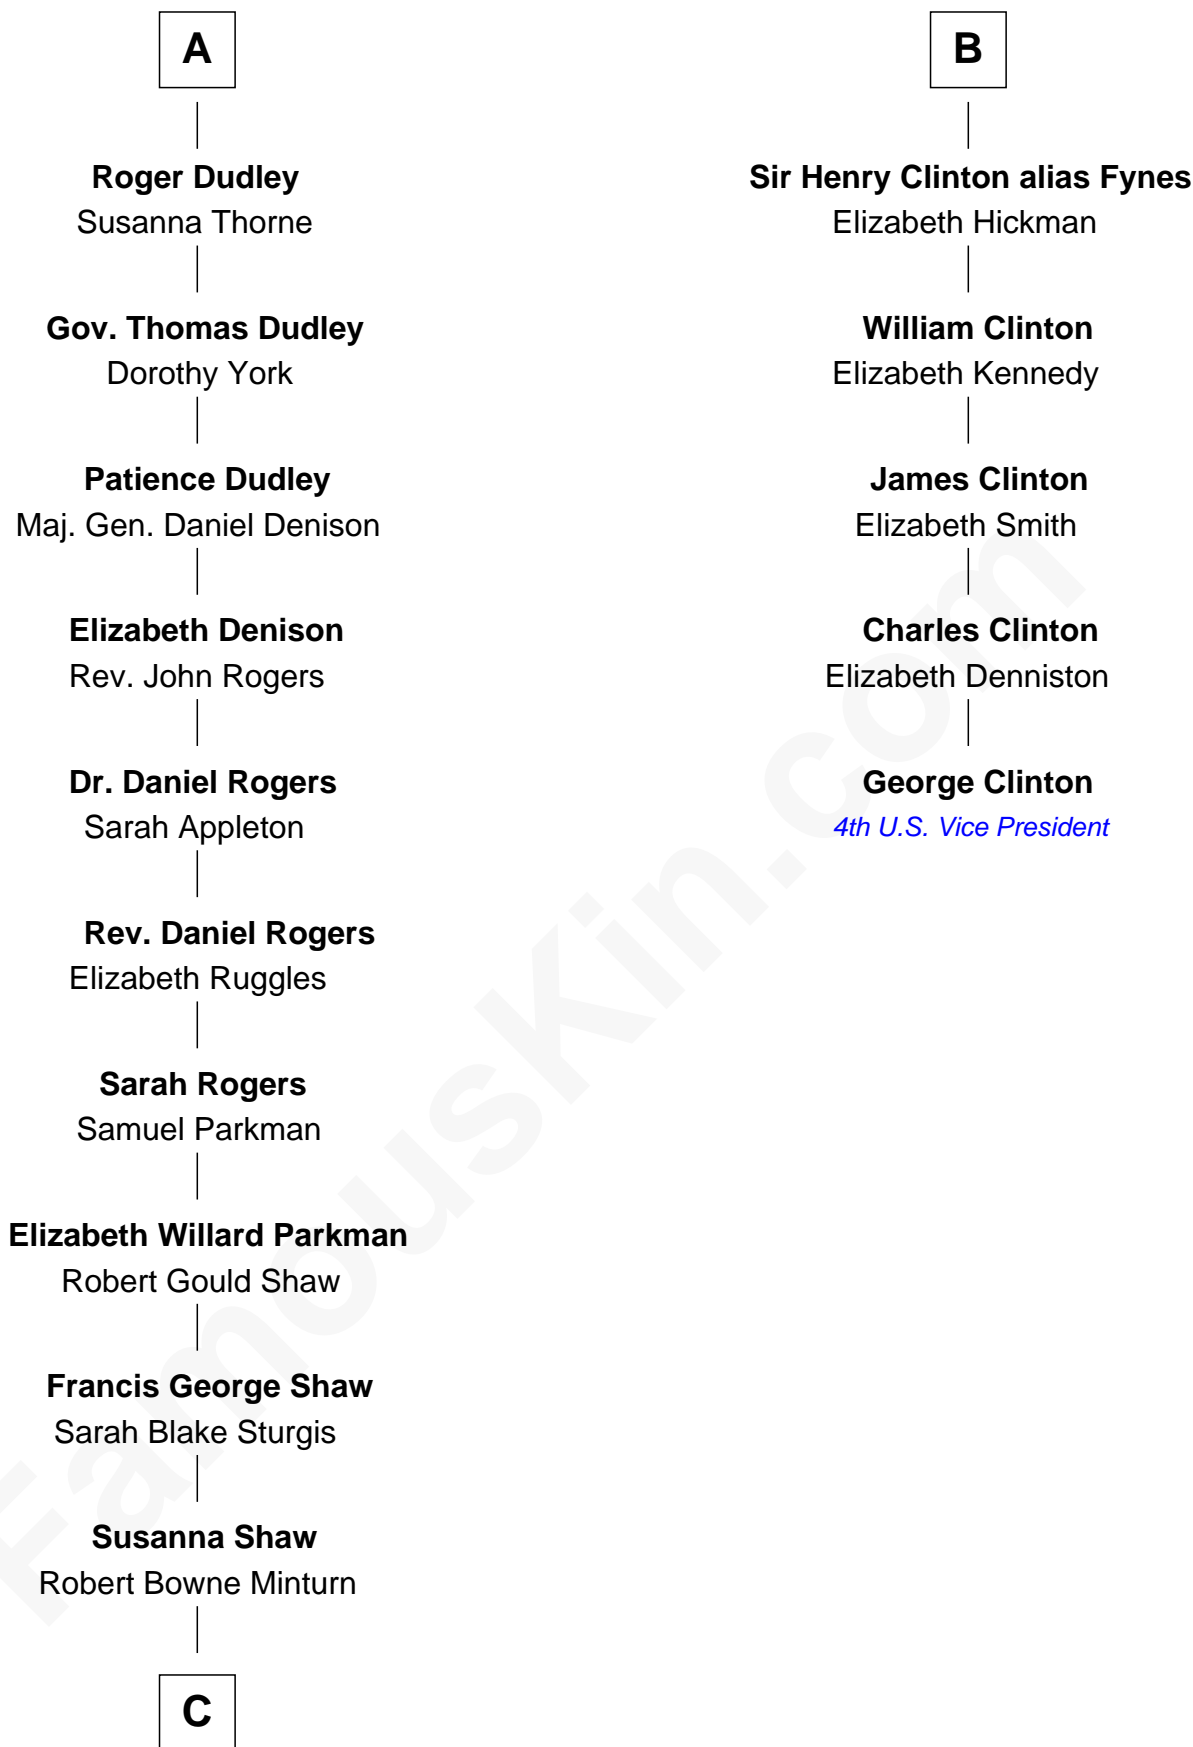

FamousKin.com

Relationship Chart of

Kyra Sedgwick

TV and Movie Actress

11th cousin 9 times removed of

George Clinton

4th U.S. Vice President

C

—
Sarah May Minturn
Henry Dwight Sedgwick

—
Robert Minturn Sedgwick
Helen Peabody

—
Henry Dwight Sedgwick
Patricia Ann Rosenwald

—
Kyra Sedgwick
TV and Movie Actress