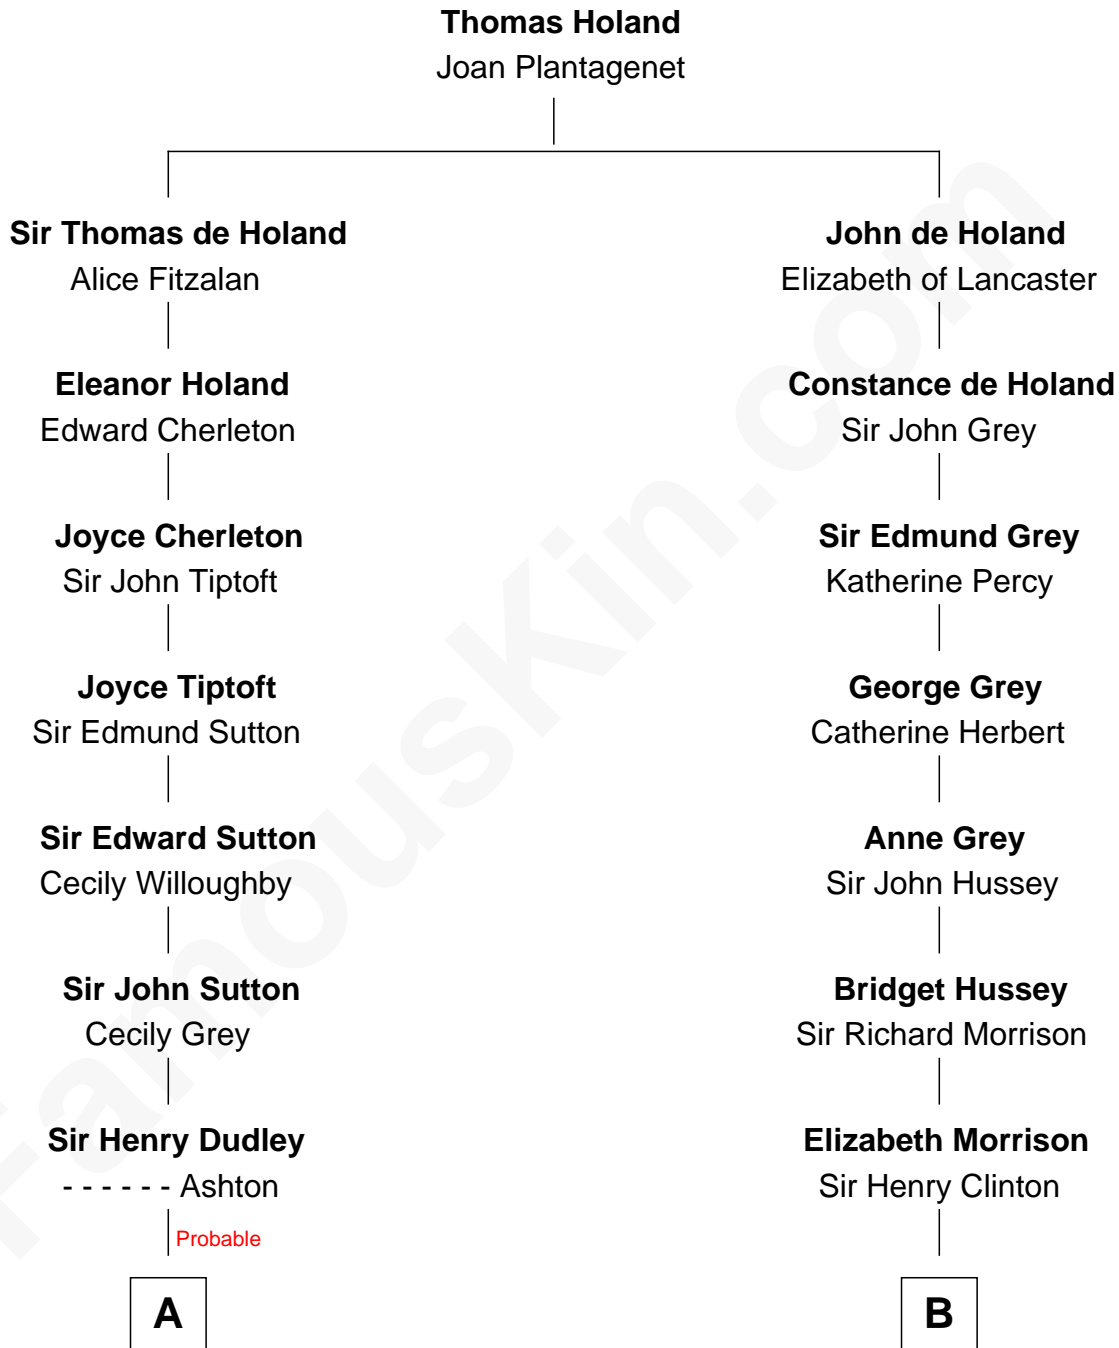

FamousKin.com

Relationship Chart of

Kyra Sedgwick

TV and Movie Actress

11th cousin 9 times removed of

George Clinton

4th U.S. Vice President

C

—
Sarah May Minturn
Henry Dwight Sedgwick

—
Robert Minturn Sedgwick
Helen Peabody

—
Henry Dwight Sedgwick
Patricia Ann Rosenwald

—
Kyra Sedgwick
TV and Movie Actress