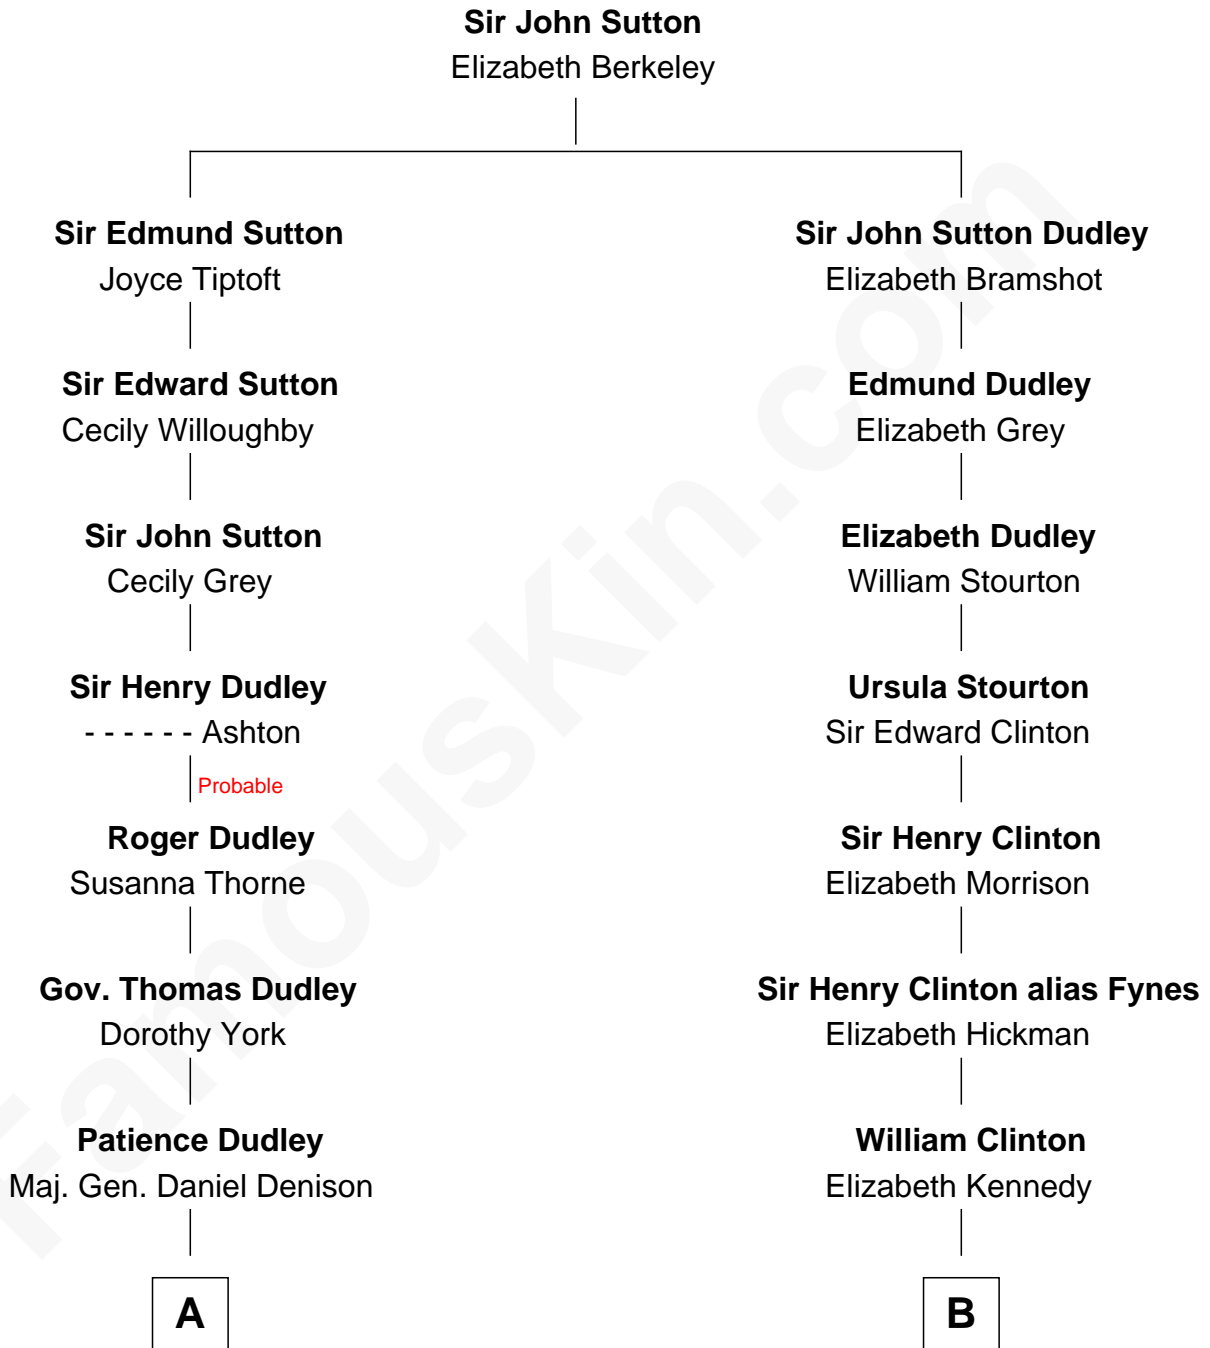

FamousKin.com Relationship Chart of

Kyra Sedgwick

TV and Movie Actress

10th cousin 7 times removed of

DeWitt Clinton

6th Governor of New York

Kyra Sedgwick photo by [Angela George](#) (CC BY-SA 3.0)