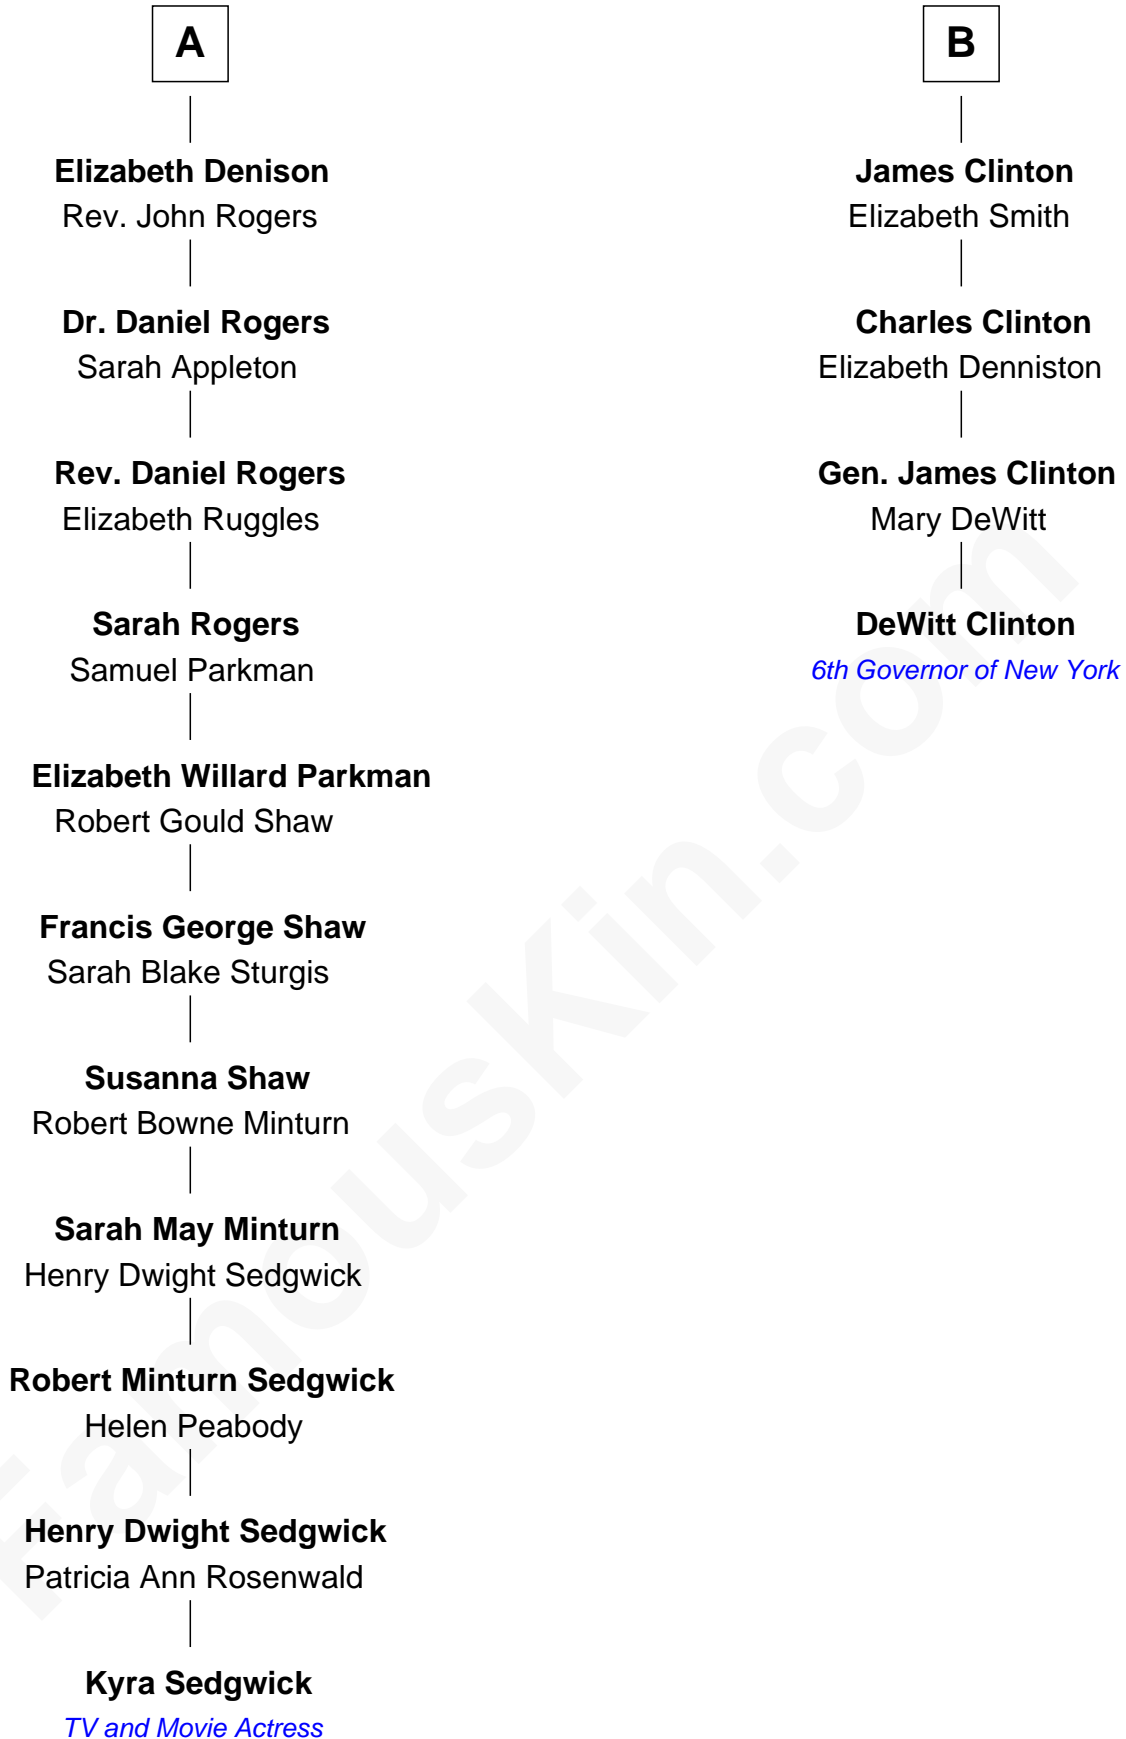

FamousKin.com Relationship Chart of

Kyra Sedgwick

TV and Movie Actress

10th cousin 7 times removed of

DeWitt Clinton

6th Governor of New York

Kyra Sedgwick photo by [Angela George](#) (CC BY-SA 3.0)