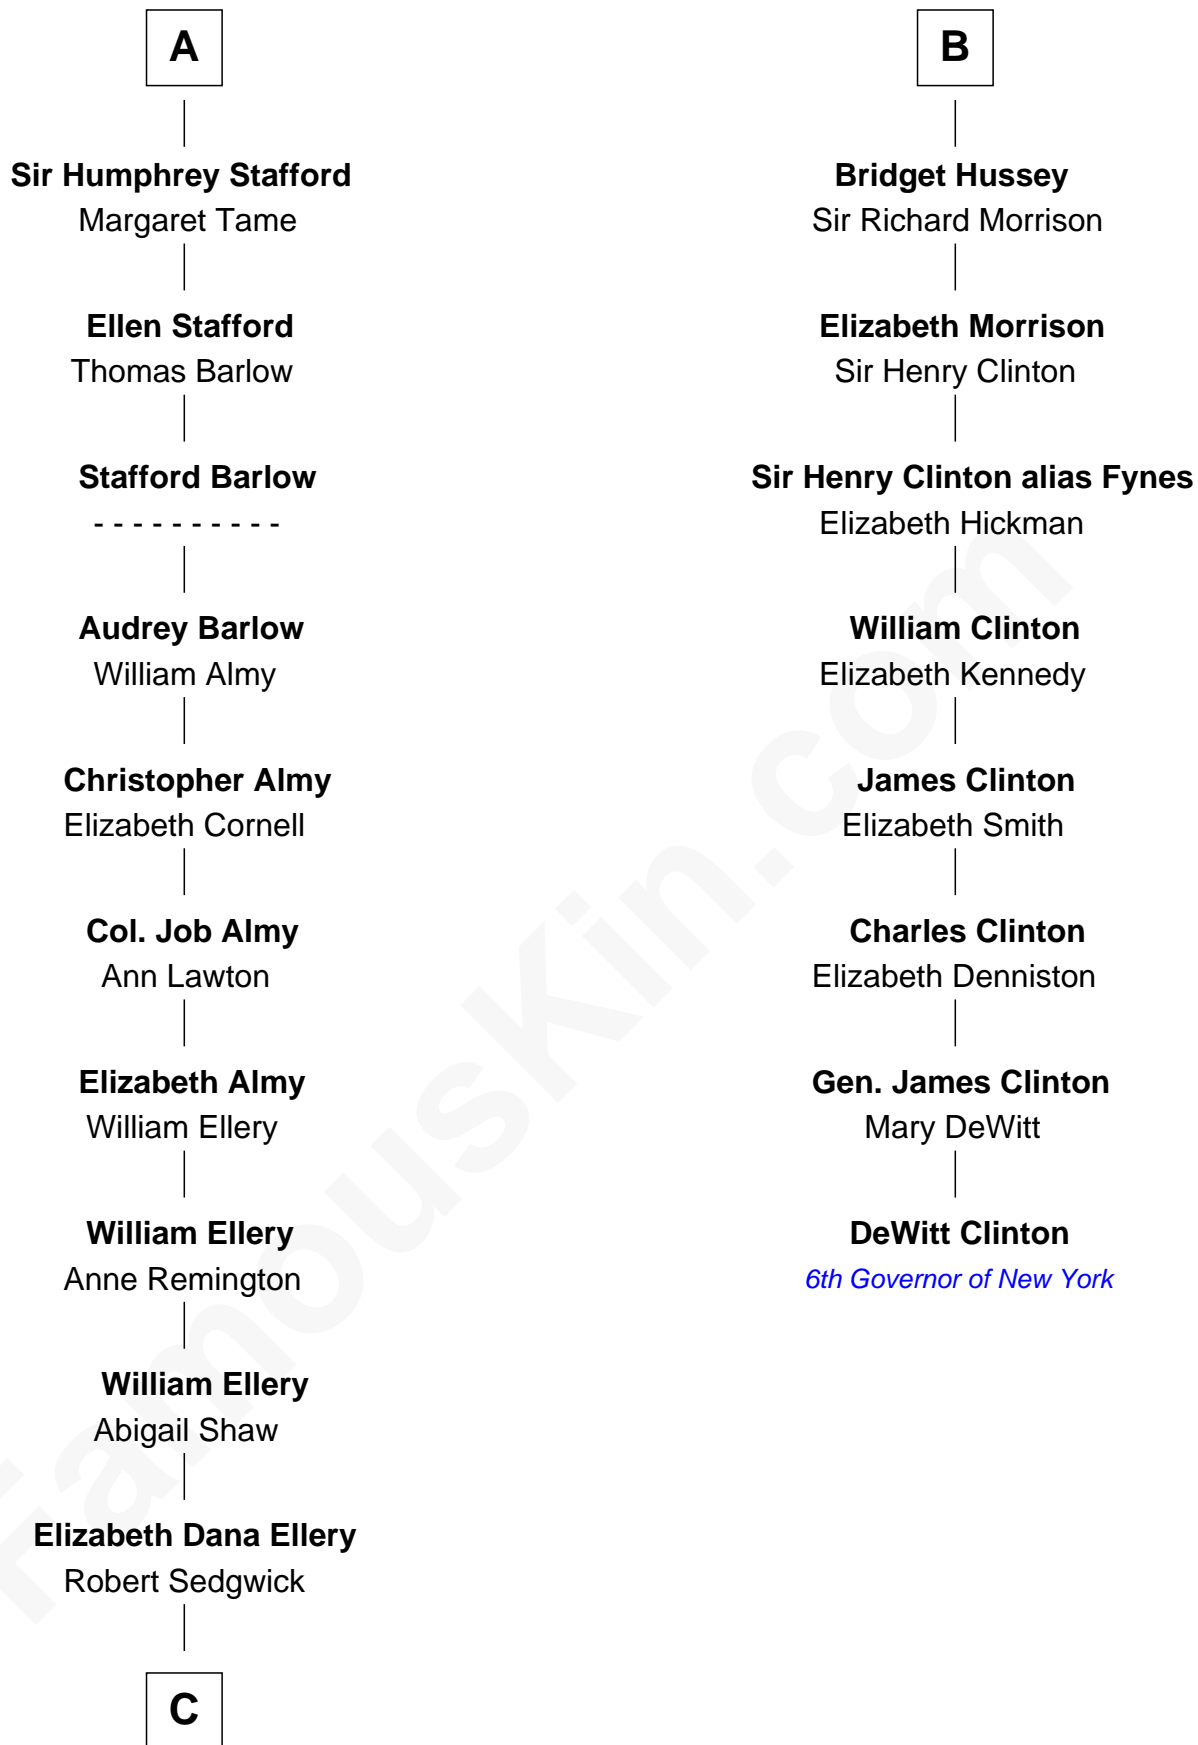

FamousKin.com Relationship Chart of

Kyra Sedgwick

TV and Movie Actress

14th cousin 7 times removed of

DeWitt Clinton

6th Governor of New York

C

—
Henrietta Ellery Sedgwick

Henry Dwight Sedgwick

—
Henry Dwight Sedgwick

Sarah May Minturn

—
Robert Minturn Sedgwick

Helen Peabody

—
Henry Dwight Sedgwick

Patricia Ann Rosenwald

—
Kyra Sedgwick