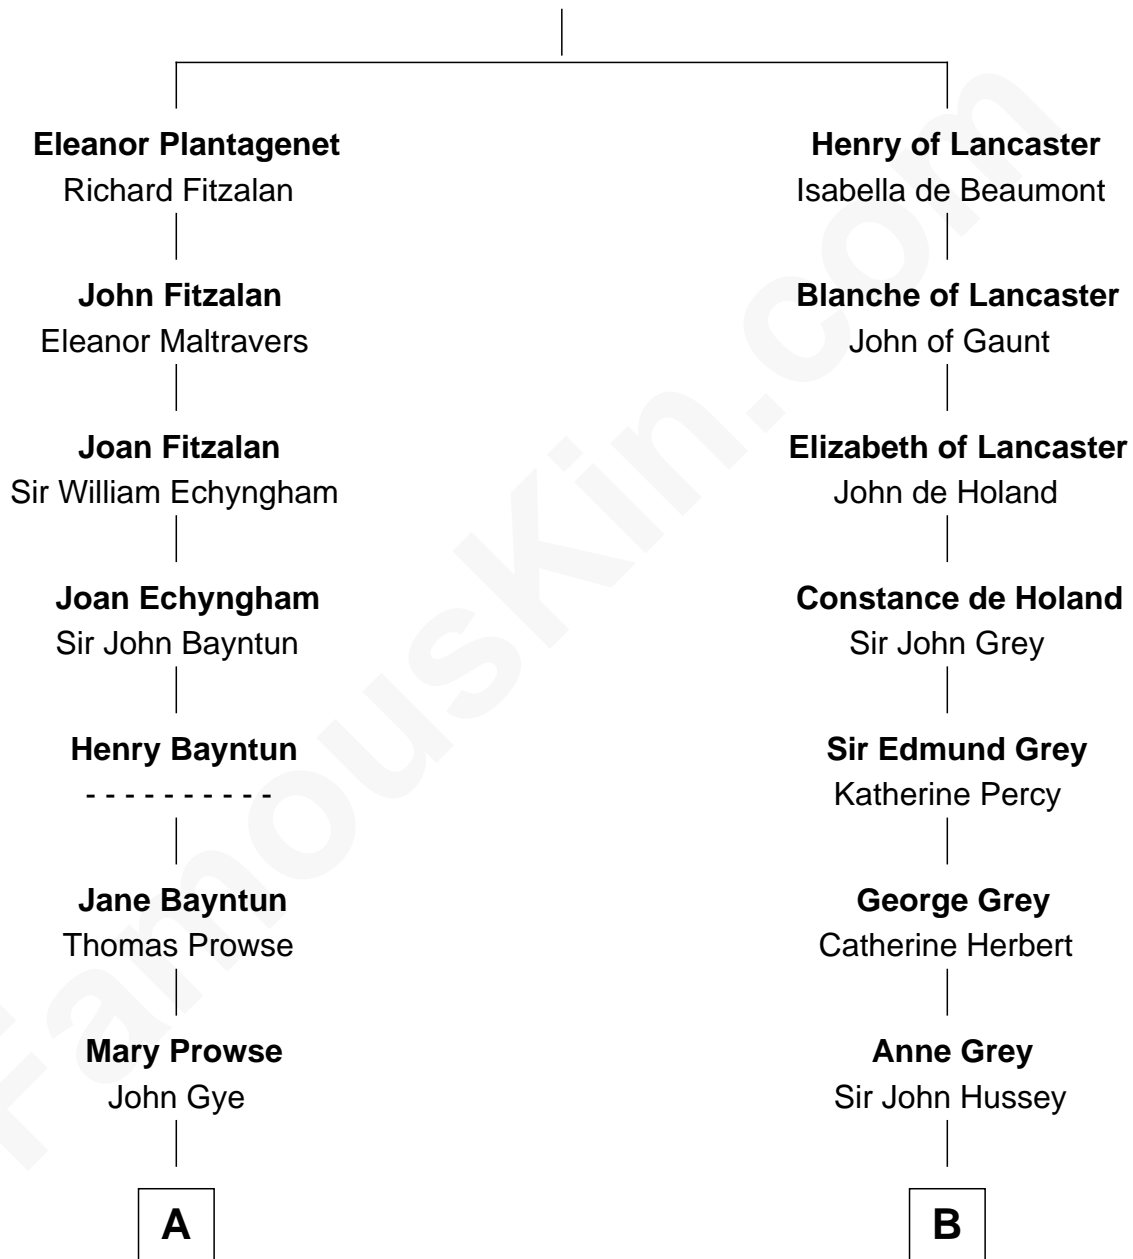

# FamousKin.com Relationship Chart of

**Kyra Sedgwick**

*TV and Movie Actress*

14th cousin 5 times removed of

**DeWitt Clinton**

*6th Governor of New York*

**Henry Plantagenet**

Maud de Chaworth

**C**

**Helen Peabody**  
Robert Minturn Sedgwick

**Henry Dwight Sedgwick**  
Patricia Ann Rosenwald

**Kyra Sedgwick**  
*TV and Movie Actress*

FamousKin.com