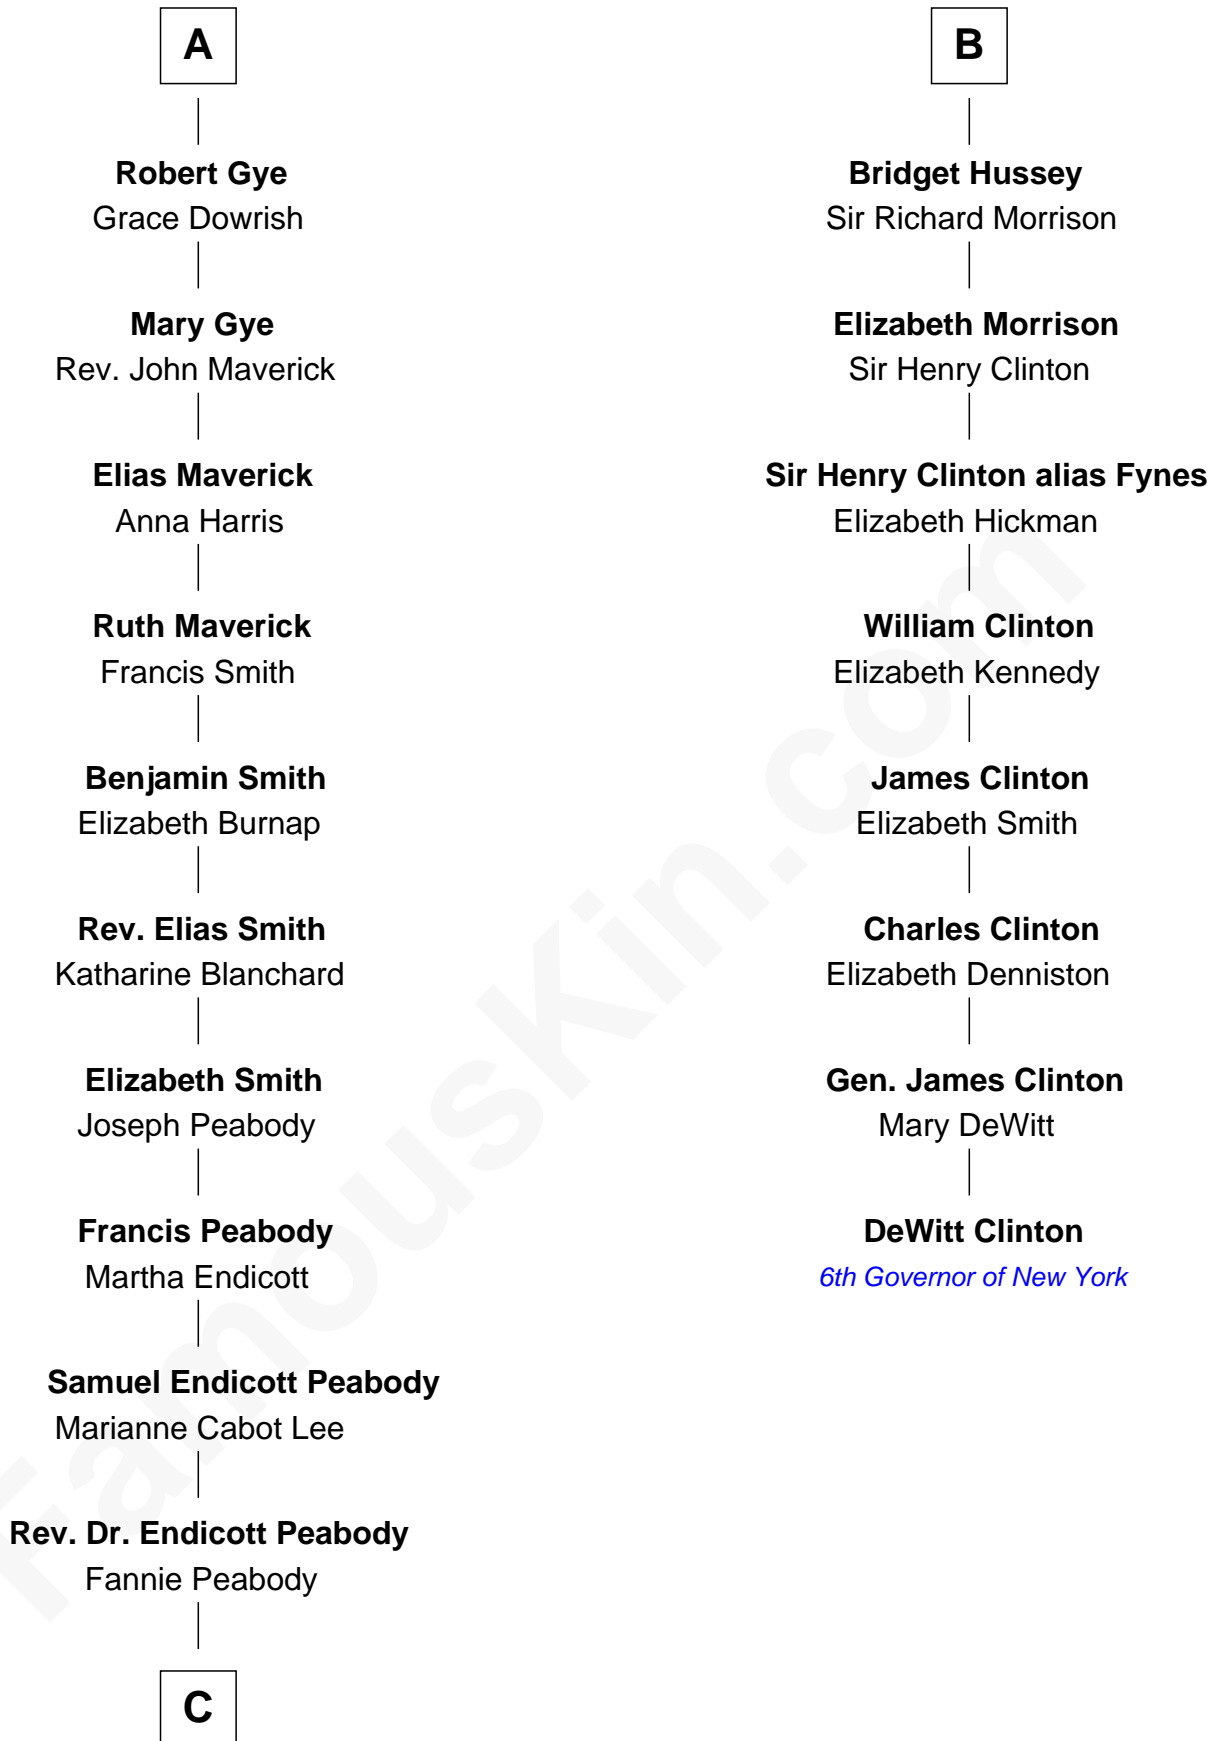

# FamousKin.com Relationship Chart of

**Kyra Sedgwick**

*TV and Movie Actress*

14th cousin 5 times removed of

**DeWitt Clinton**

*6th Governor of New York*

**Henry Plantagenet**

Maud de Chaworth

**C**

**Helen Peabody**  
Robert Minturn Sedgwick

**Henry Dwight Sedgwick**  
Patricia Ann Rosenwald

**Kyra Sedgwick**  
*TV and Movie Actress*

FamousKin.com