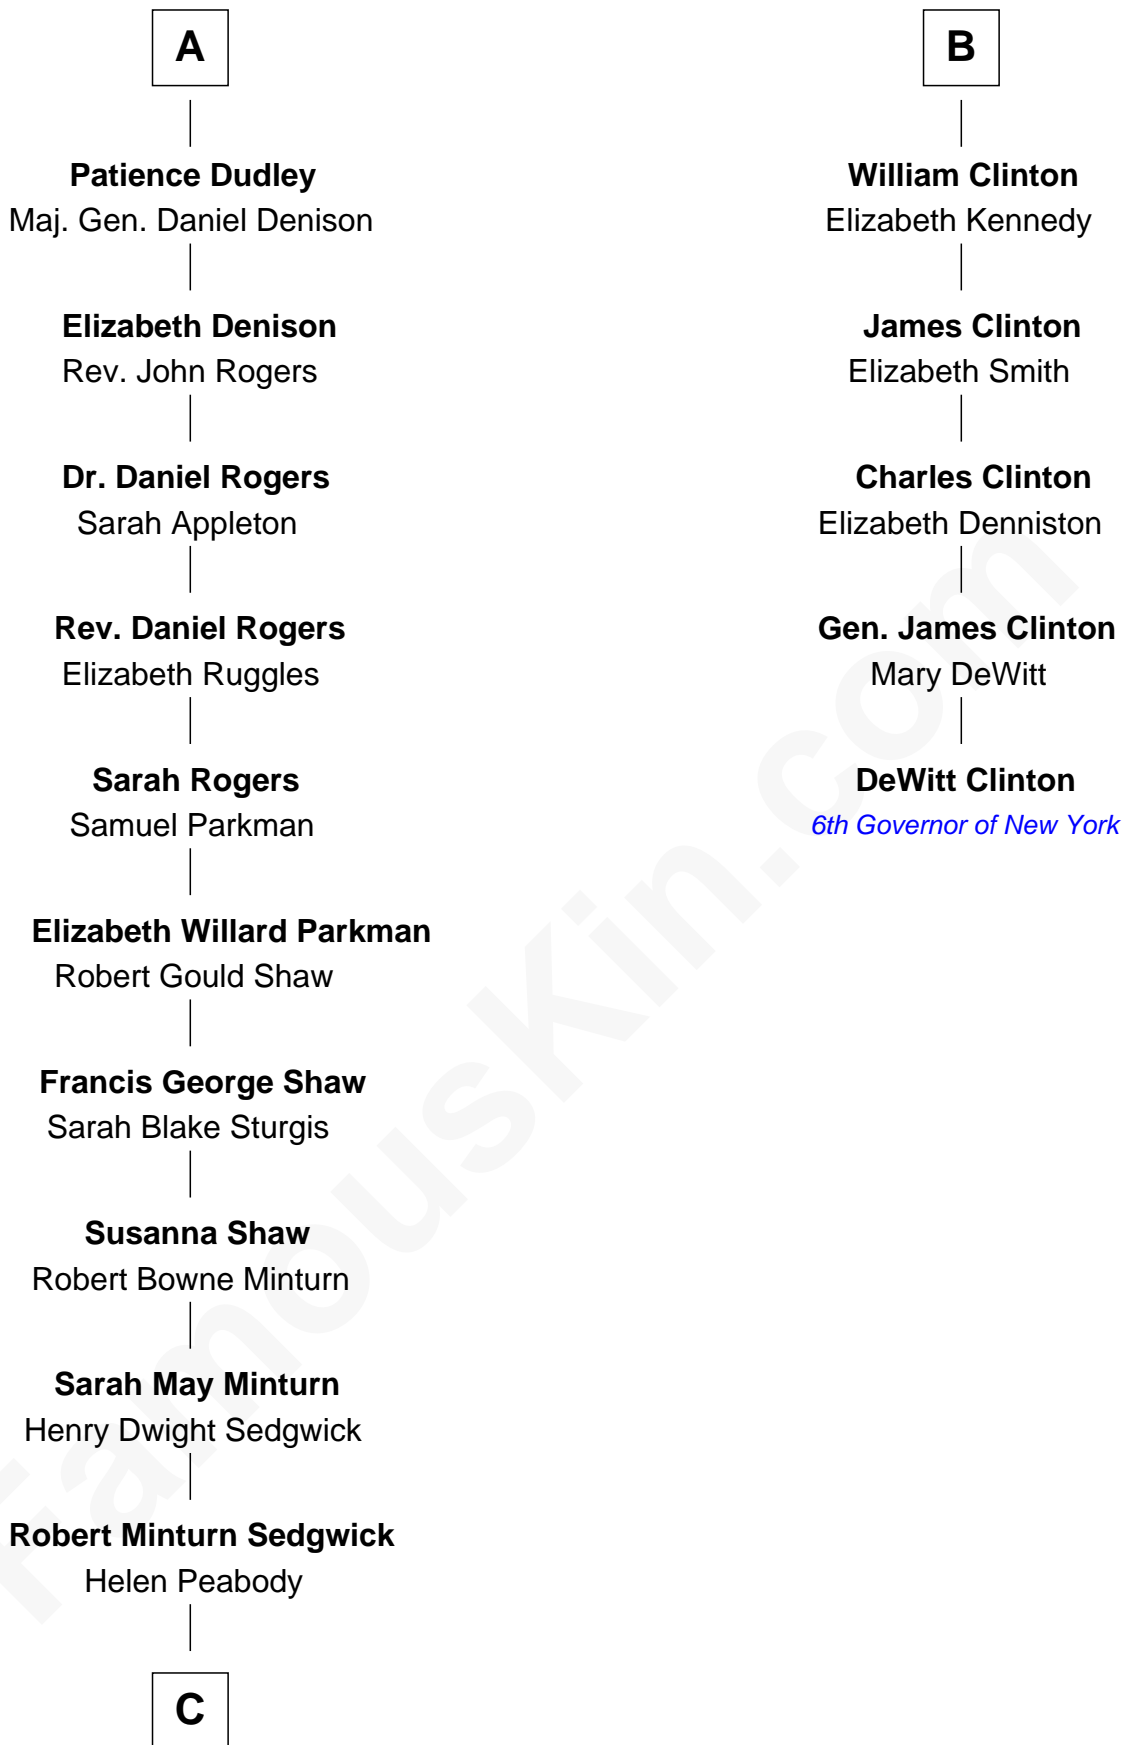

FamousKin.com Relationship Chart of

Kyra Sedgwick

TV and Movie Actress

11th cousin 7 times removed of

DeWitt Clinton

6th Governor of New York

C

Henry Dwight Sedgwick

Patricia Ann Rosenwald

Kyra Sedgwick

TV and Movie Actress

FamousKin.com