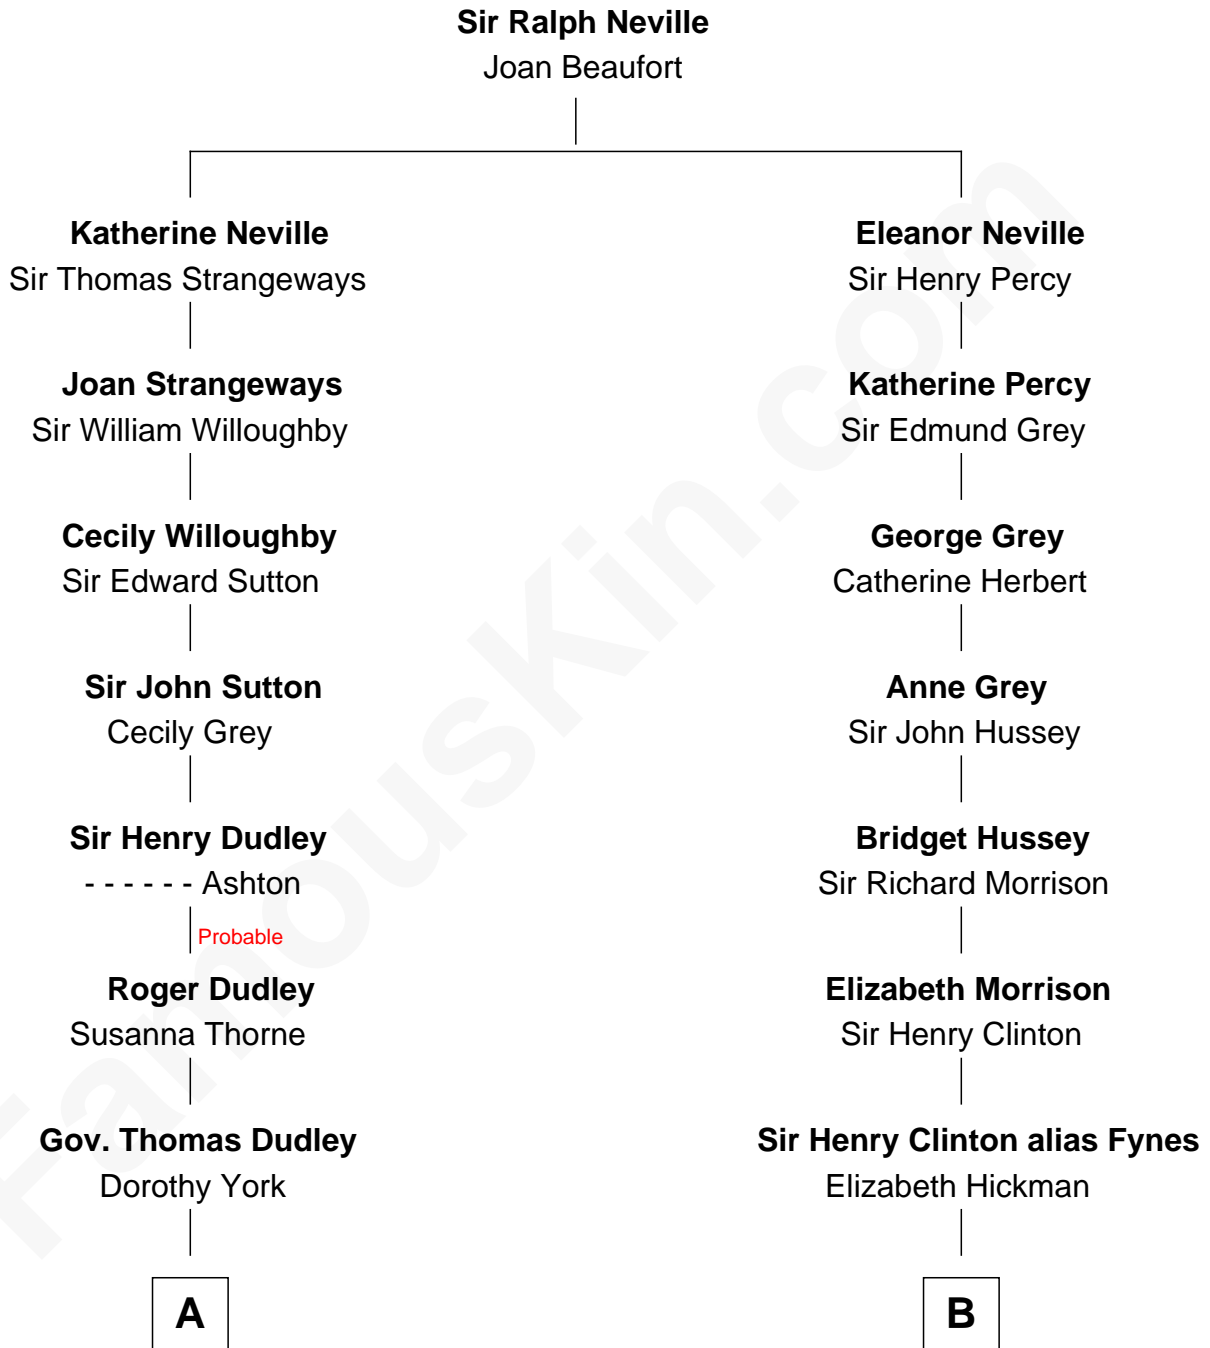

FamousKin.com Relationship Chart of

Kyra Sedgwick

TV and Movie Actress

11th cousin 7 times removed of

DeWitt Clinton

6th Governor of New York

C

Henry Dwight Sedgwick

Patricia Ann Rosenwald

Kyra Sedgwick

TV and Movie Actress

FamousKin.com