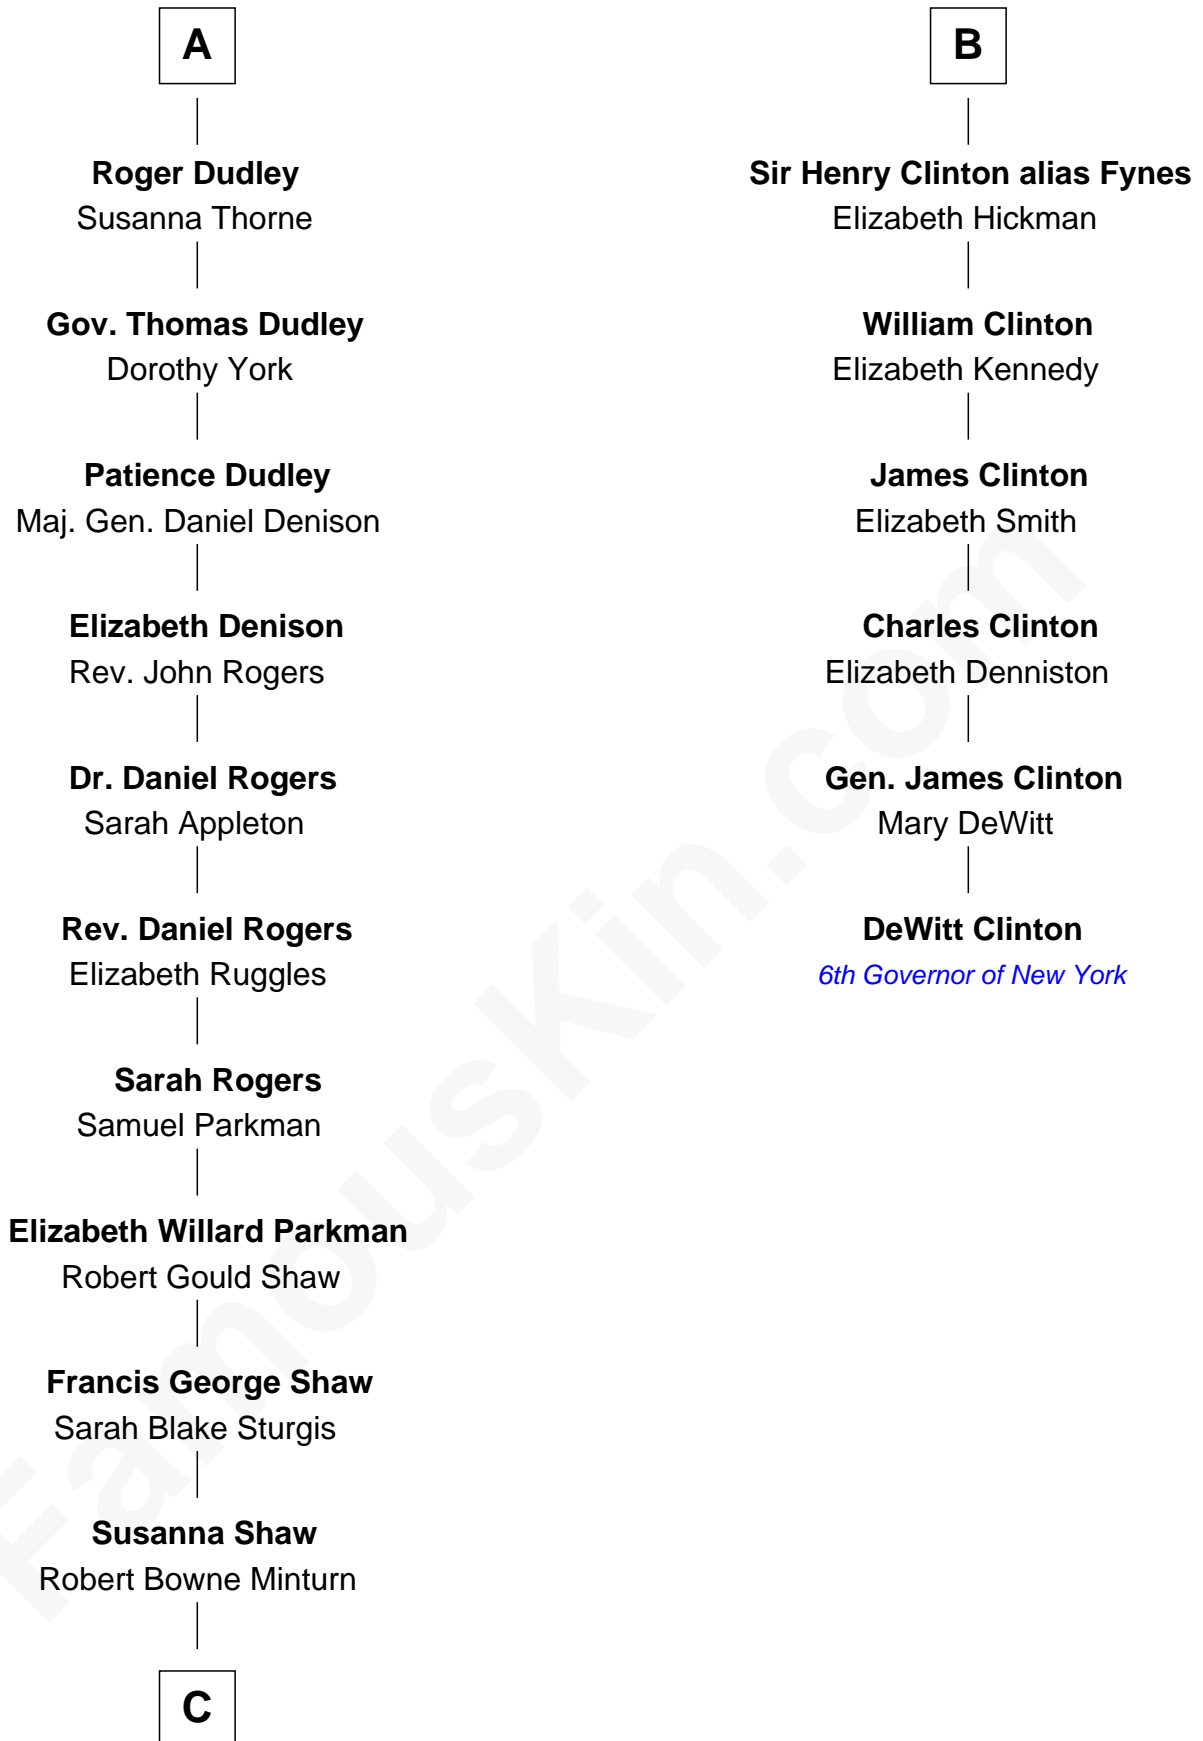

# FamousKin.com Relationship Chart of

**Kyra Sedgwick**

*TV and Movie Actress*

12th cousin 8 times removed of

**DeWitt Clinton**

*6th Governor of New York*

**C**

—  
**Sarah May Minturn**  
Henry Dwight Sedgwick

—  
**Robert Minturn Sedgwick**  
Helen Peabody

—  
**Henry Dwight Sedgwick**  
Patricia Ann Rosenwald

—  
**Kyra Sedgwick**  
*TV and Movie Actress*

FamousKin.com