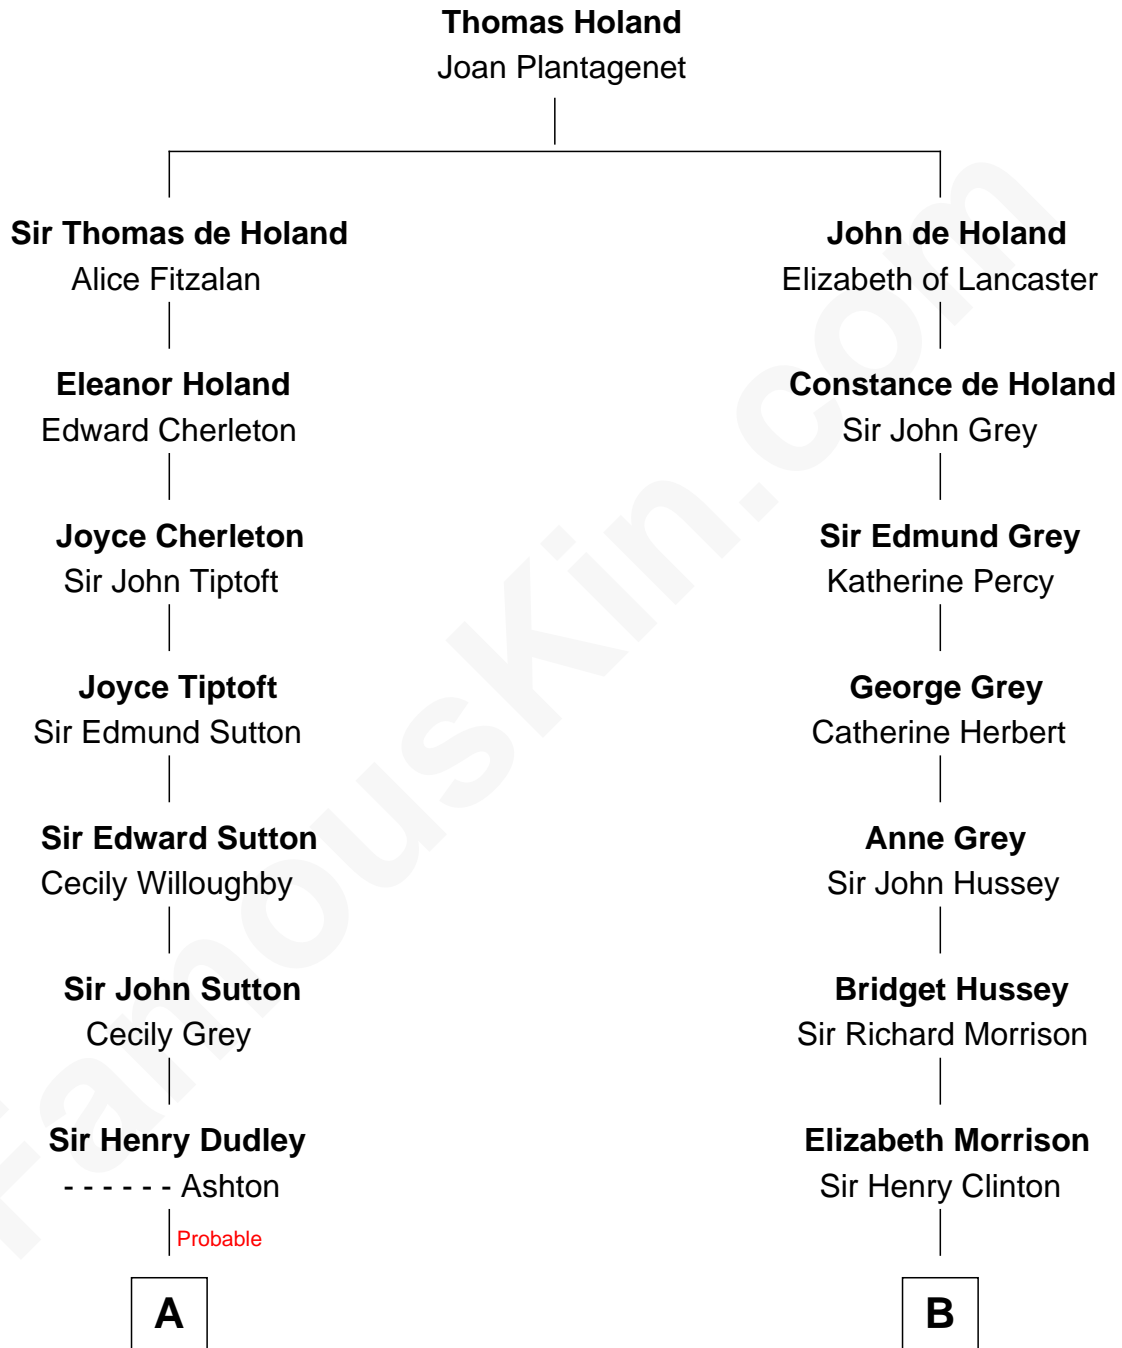

# FamousKin.com Relationship Chart of

**Kyra Sedgwick**

*TV and Movie Actress*

12th cousin 8 times removed of

**DeWitt Clinton**

*6th Governor of New York*

**C**

—  
**Sarah May Minturn**  
Henry Dwight Sedgwick

—  
**Robert Minturn Sedgwick**  
Helen Peabody

—  
**Henry Dwight Sedgwick**  
Patricia Ann Rosenwald

—  
**Kyra Sedgwick**  
*TV and Movie Actress*

FamousKin.com