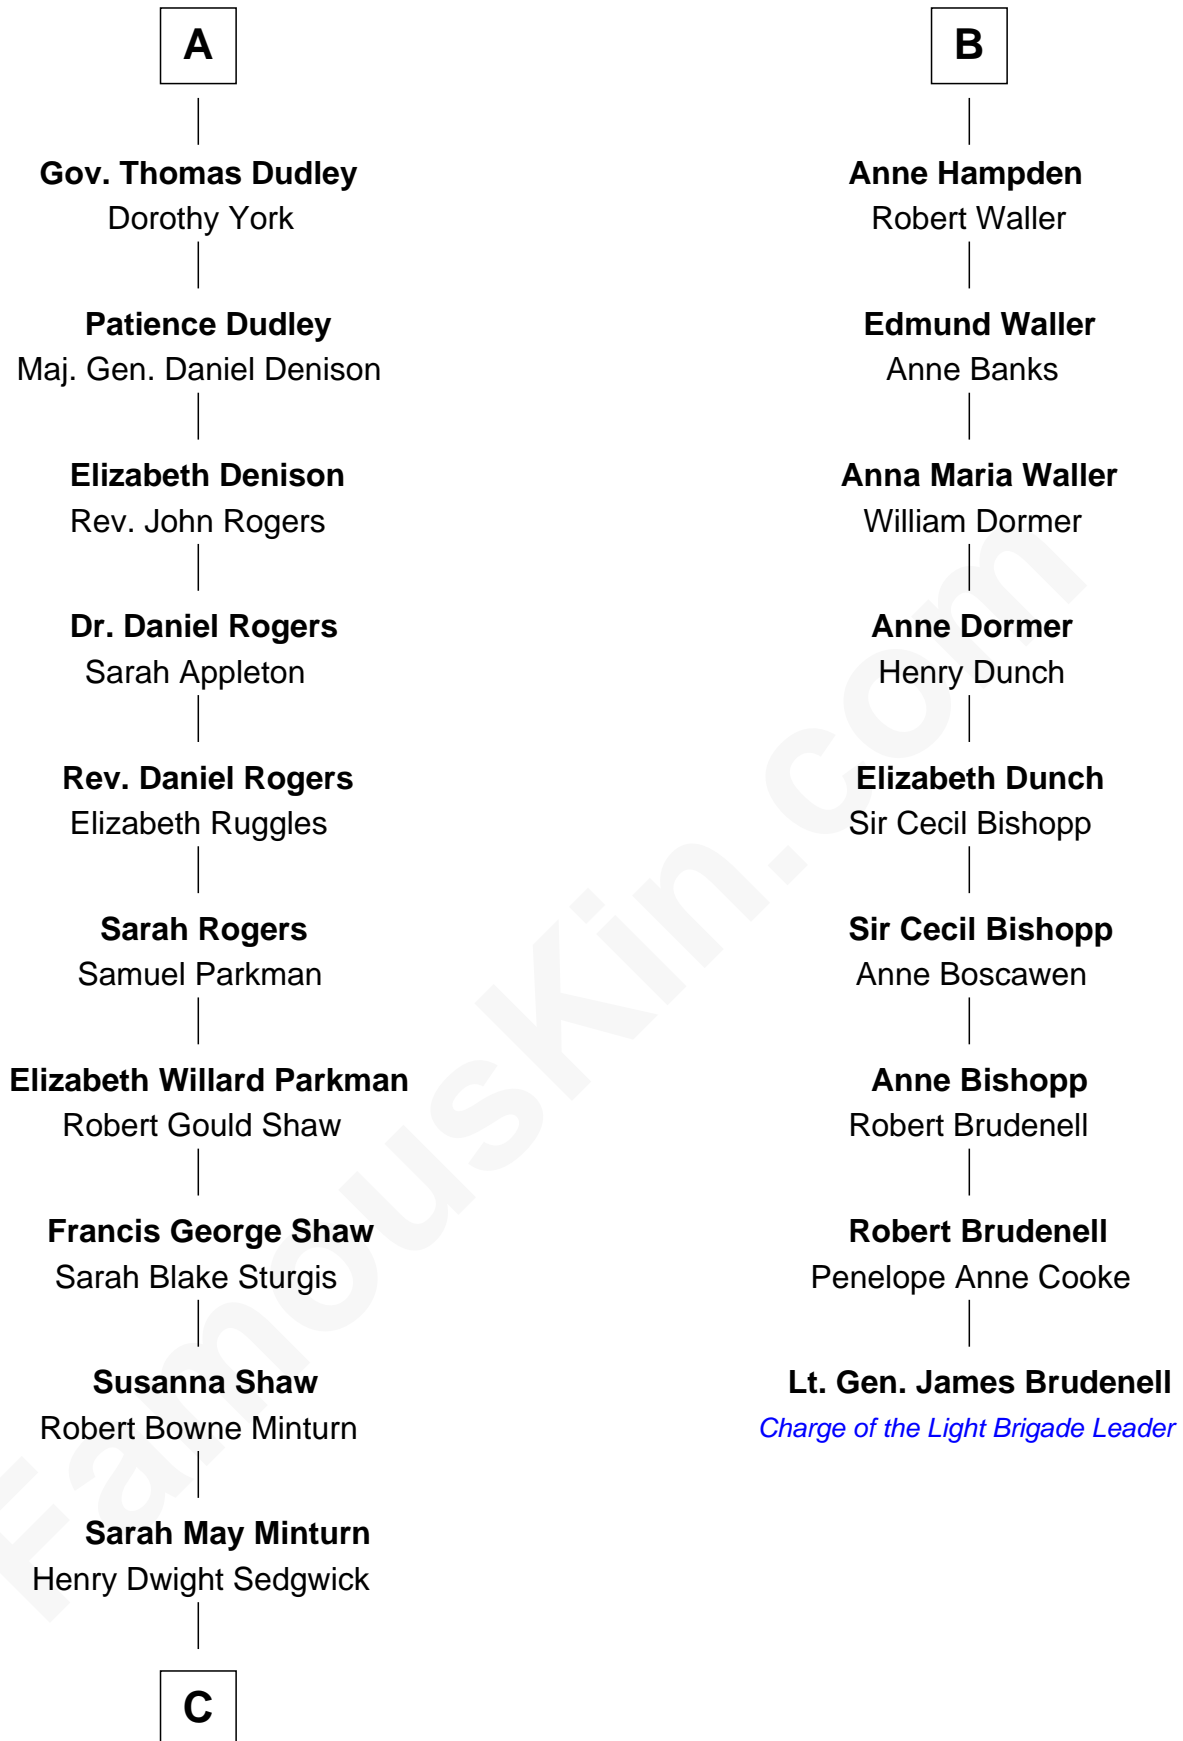

FamousKin.com

Relationship Chart of

Kyra Sedgwick

TV and Movie Actress

15th cousin 4 times removed of

Lt. Gen. James Brudenell

Leader of the "Charge of the Light Brigade"

C