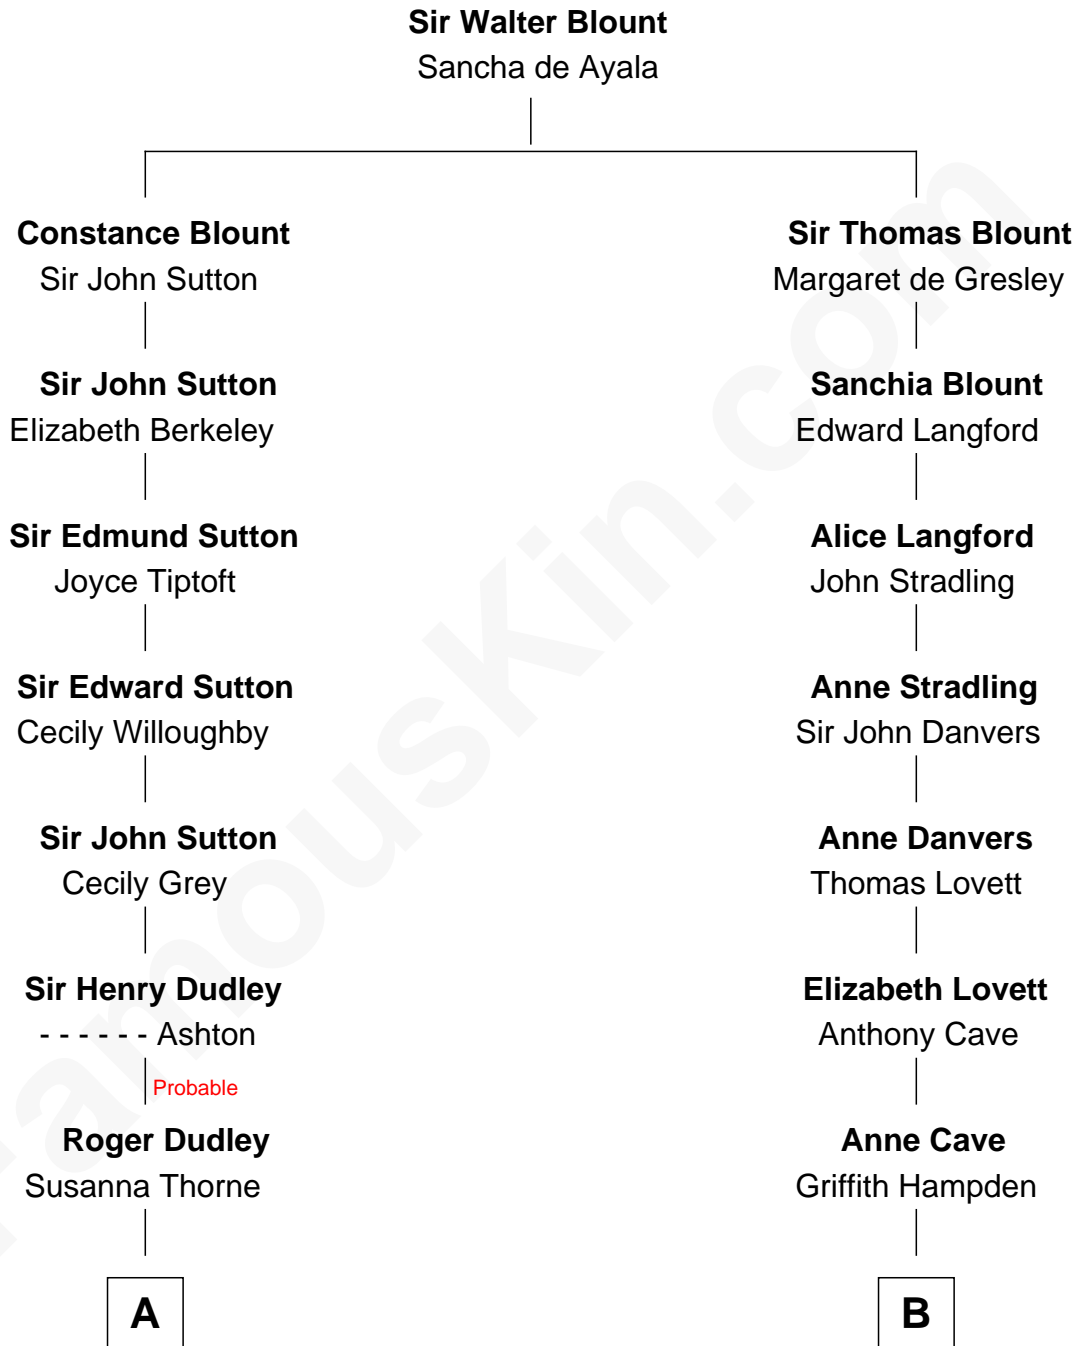

FamousKin.com

Relationship Chart of

Kyra Sedgwick

TV and Movie Actress

15th cousin 4 times removed of

Lt. Gen. James Brudenell

Leader of the "Charge of the Light Brigade"

C

Robert Minturn Sedgwick

Helen Peabody

Henry Dwight Sedgwick

Patricia Ann Rosenwald

Kyra Sedgwick

TV and Movie Actress

FamousKin.com