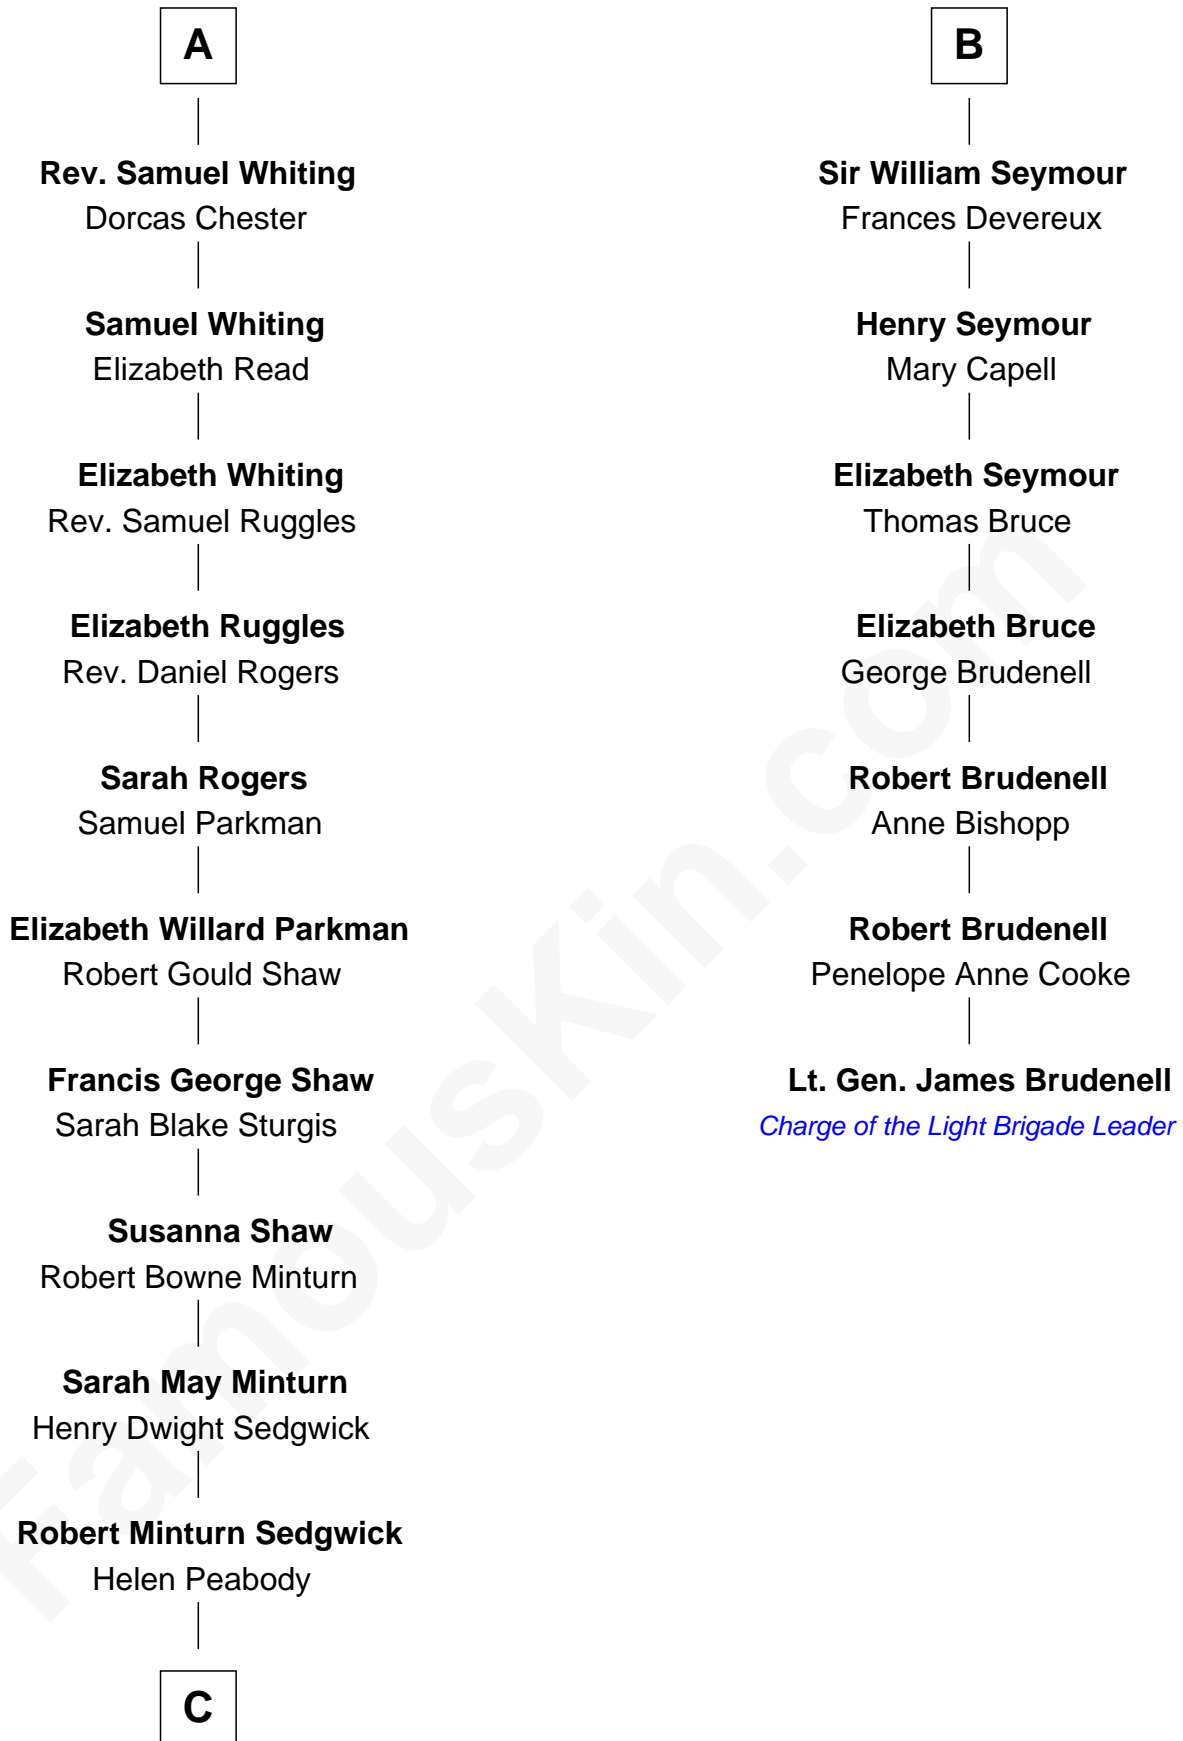

## Relationship Chart of

**Kyra Sedgwick**

*TV and Movie Actress*

13th cousin 5 times removed of

**Lt. Gen. James Brudenell**

*Leader of the "Charge of the Light Brigade"*

**C**

Henry Dwight Sedgwick

Patricia Ann Rosenwald

**Kyra Sedgwick**

*TV and Movie Actress*

FamousKin.com