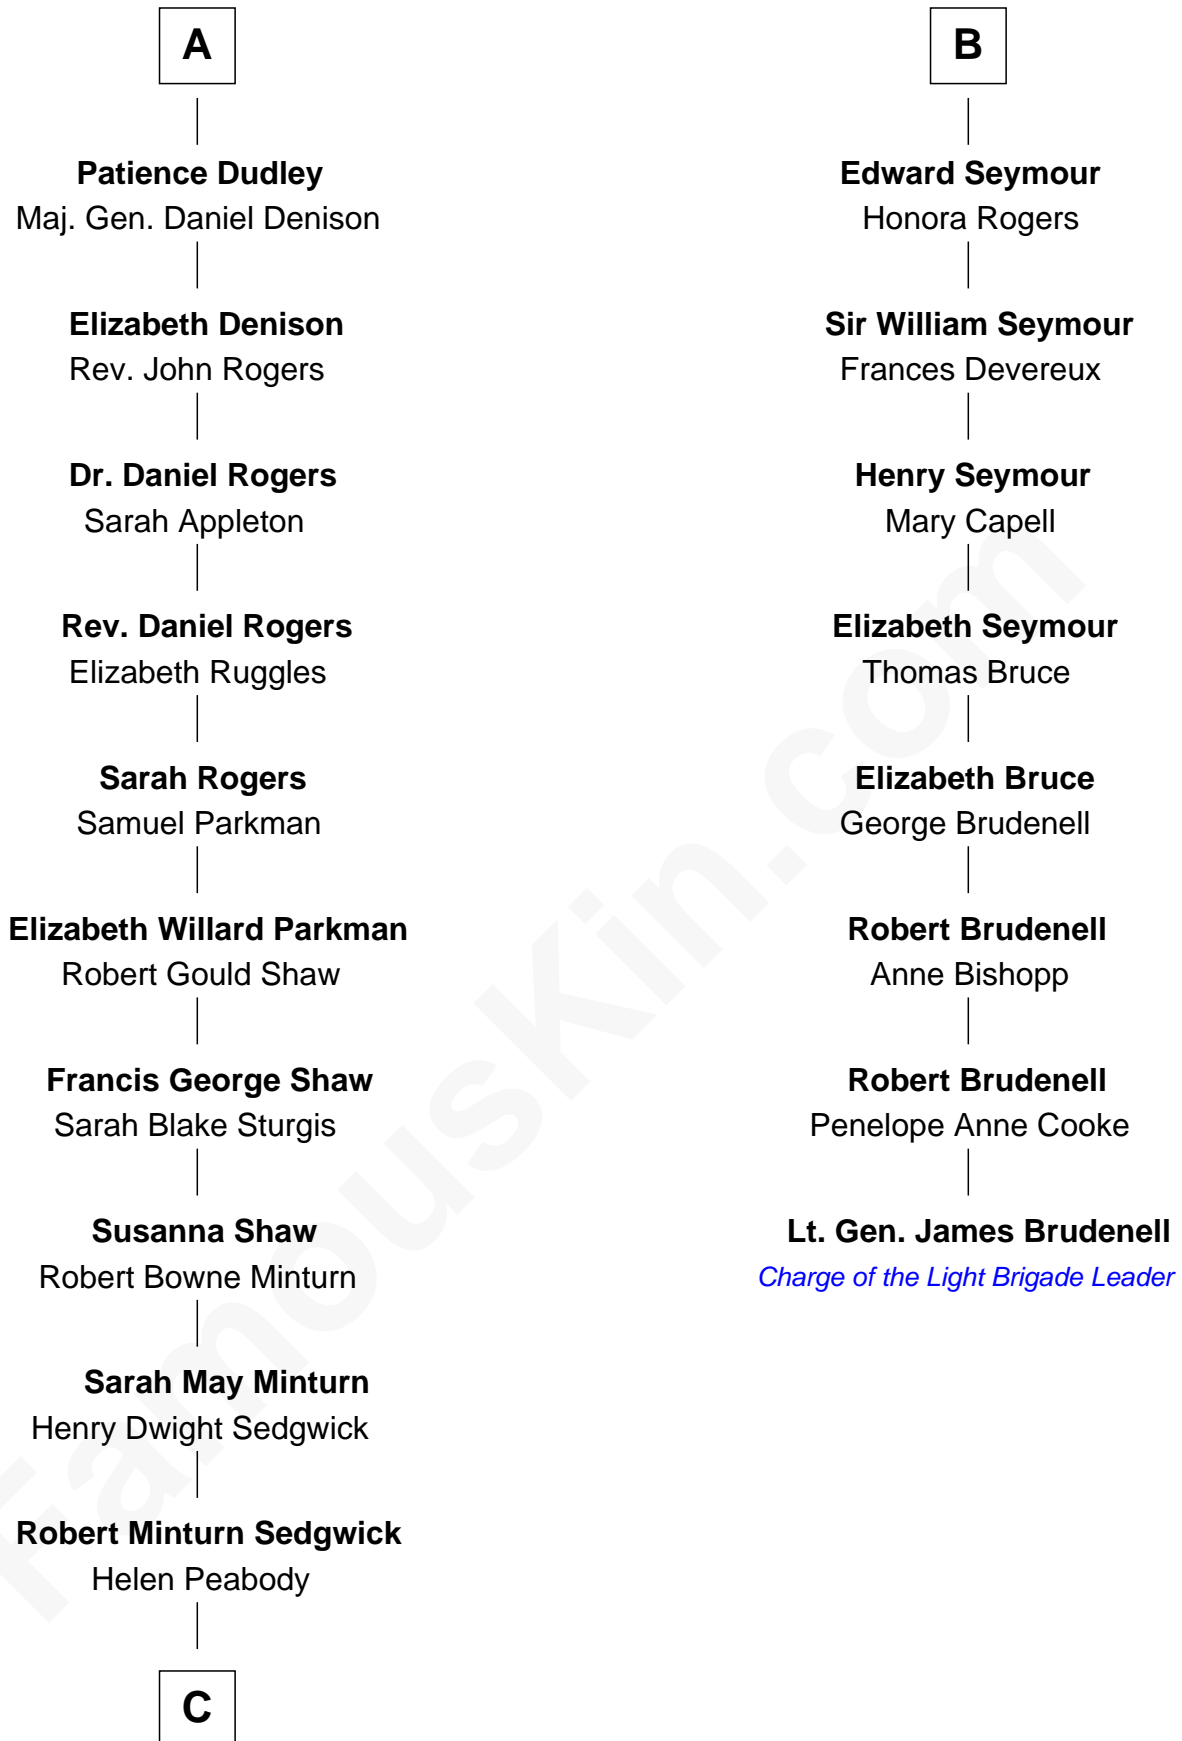

FamousKin.com Relationship Chart of

Kyra Sedgwick

TV and Movie Actress

14th cousin 4 times removed of

Lt. Gen. James Brudenell

Leader of the "Charge of the Light Brigade"

C

Henry Dwight Sedgwick

Patricia Ann Rosenwald

Kyra Sedgwick

TV and Movie Actress

FamousKin.com