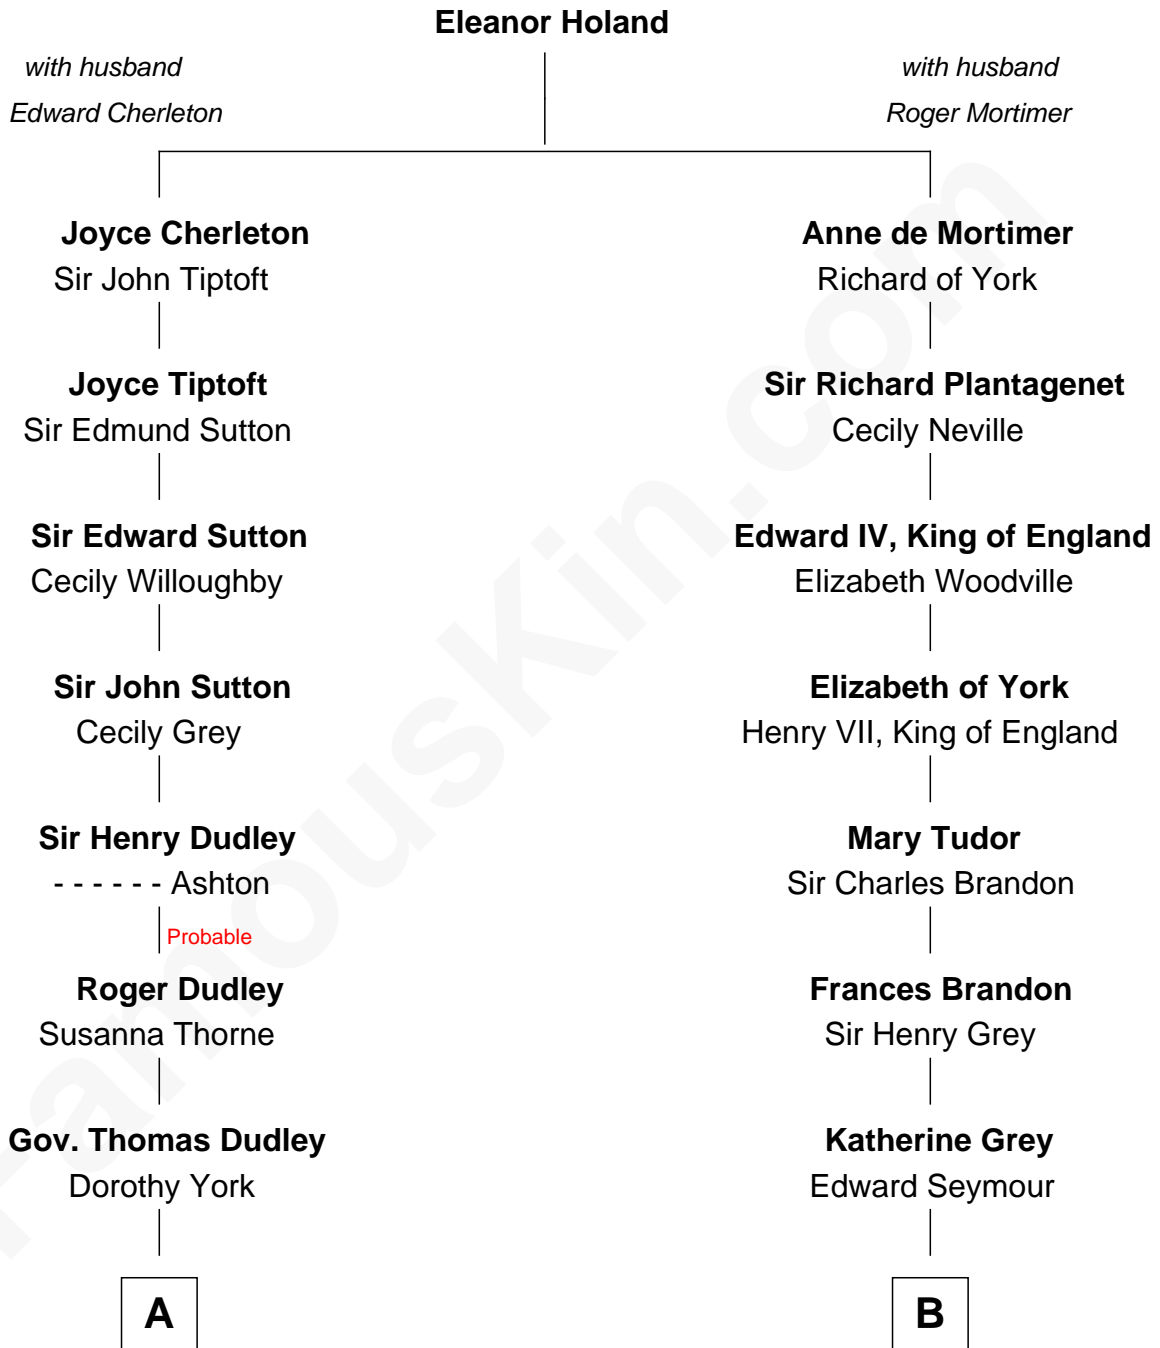

FamousKin.com Relationship Chart of

Kyra Sedgwick

TV and Movie Actress

14th cousin 4 times removed of

Lt. Gen. James Brudenell

Leader of the "Charge of the Light Brigade"

C

Henry Dwight Sedgwick

Patricia Ann Rosenwald

Kyra Sedgwick

TV and Movie Actress

FamousKin.com