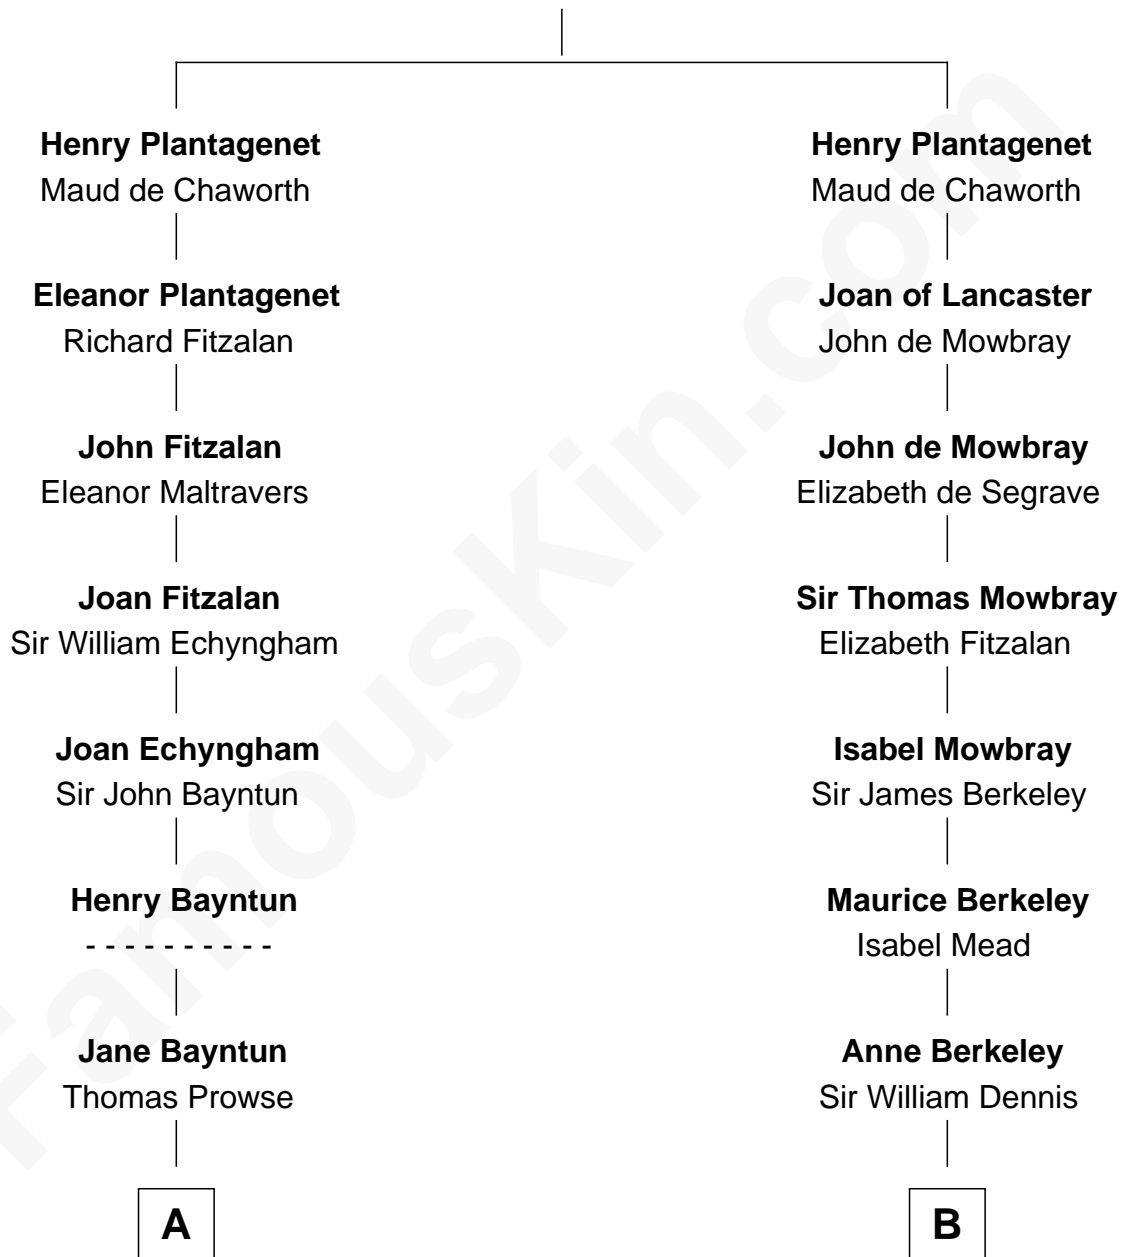

Edmund Plantagenet

Blanche of Artois