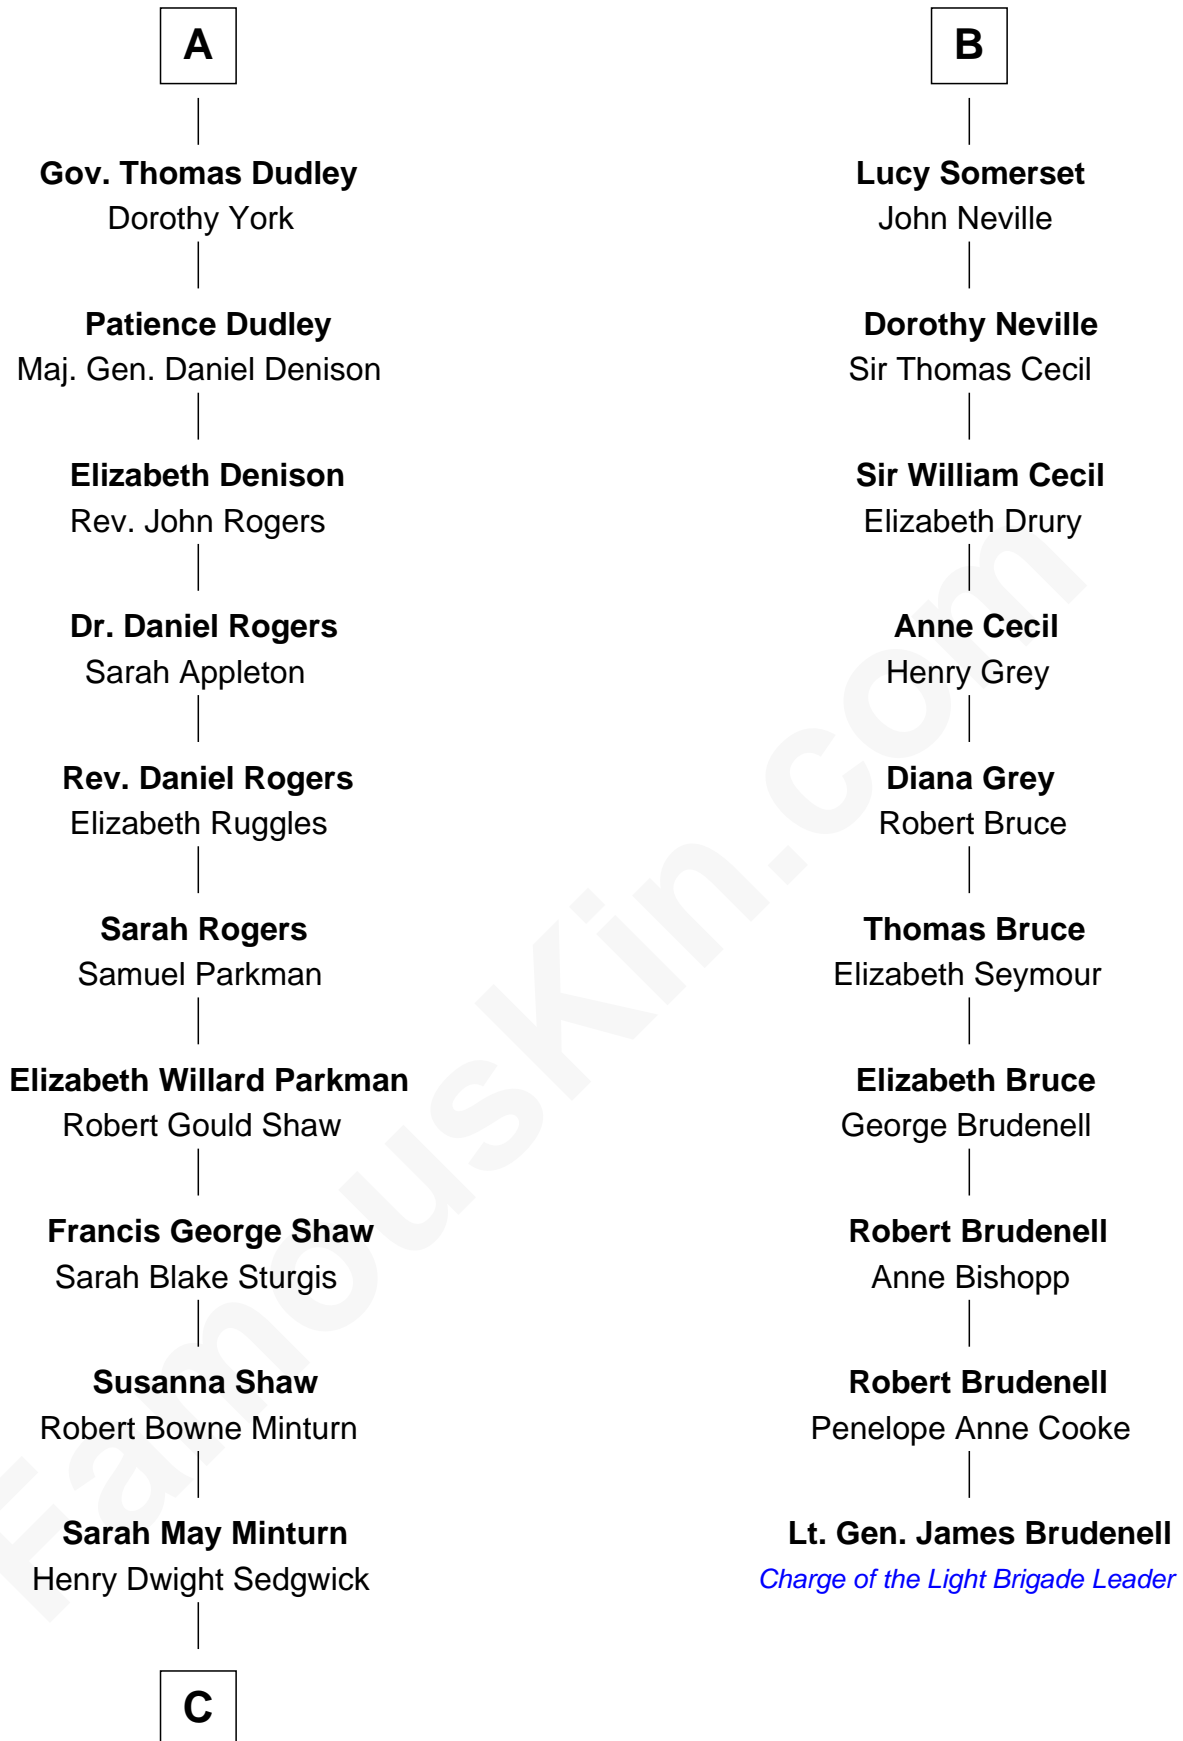

FamousKin.com Relationship Chart of

Kyra Sedgwick

TV and Movie Actress

16th cousin 3 times removed of

Lt. Gen. James Brudenell

Leader of the "Charge of the Light Brigade"

C

Robert Minturn Sedgwick

Helen Peabody

Henry Dwight Sedgwick

Patricia Ann Rosenwald

Kyra Sedgwick

TV and Movie Actress

FamousKin.com