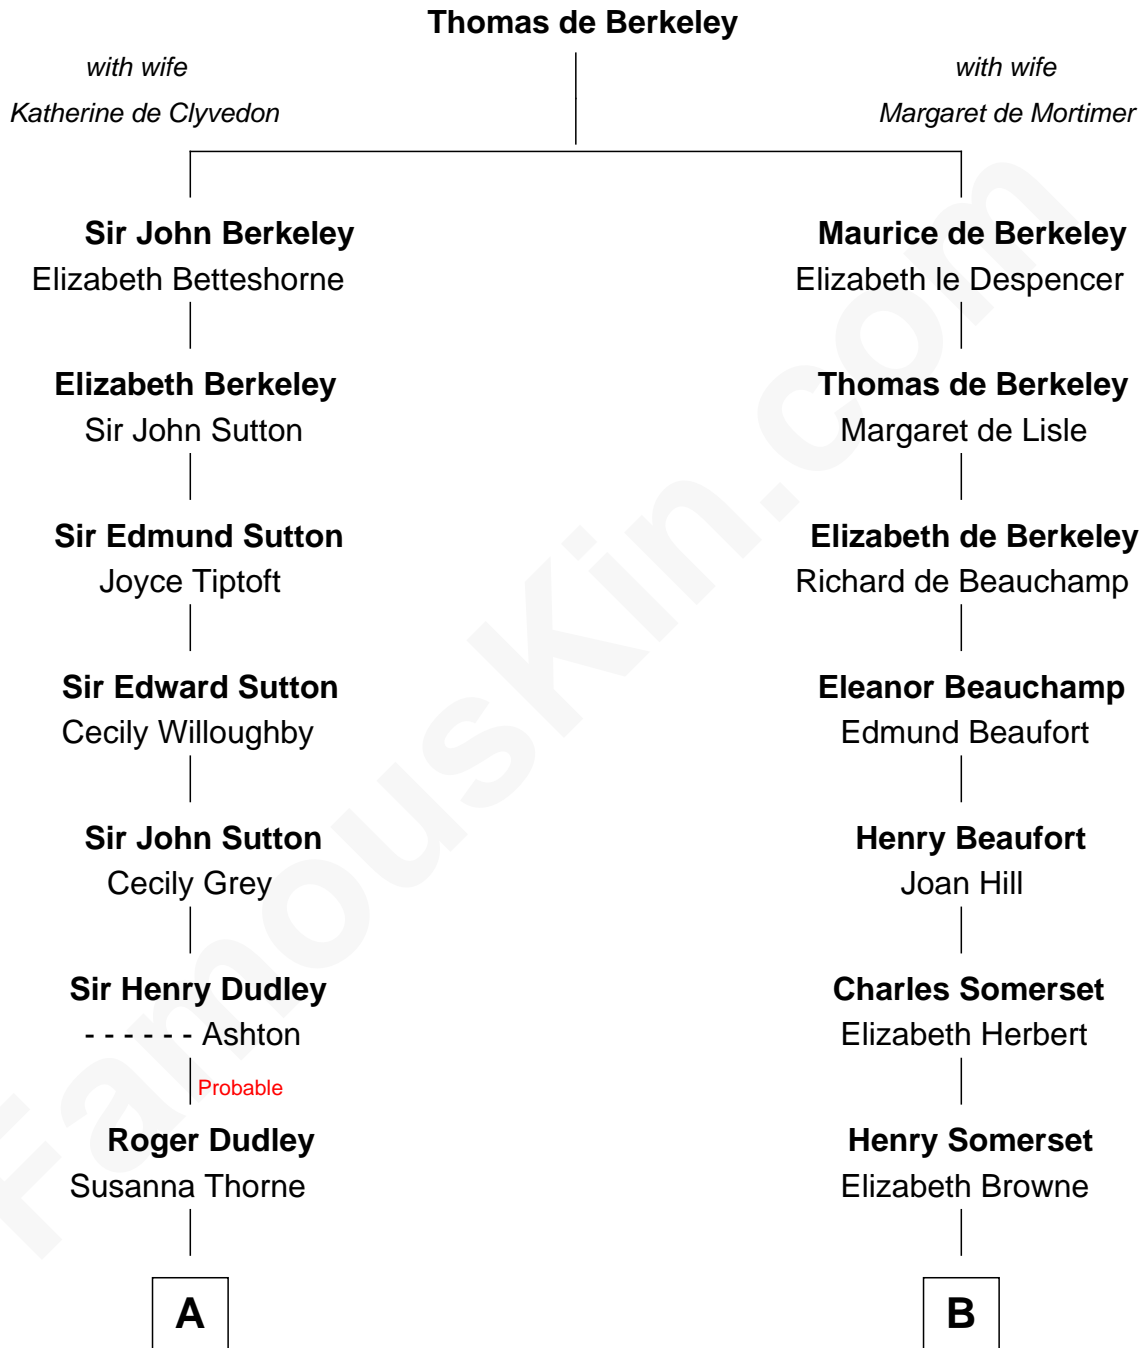

FamousKin.com Relationship Chart of

Kyra Sedgwick

TV and Movie Actress

16th cousin 3 times removed of

Lt. Gen. James Brudenell

Leader of the "Charge of the Light Brigade"

C

Robert Minturn Sedgwick

Helen Peabody

Henry Dwight Sedgwick

Patricia Ann Rosenwald

Kyra Sedgwick

TV and Movie Actress

FamousKin.com