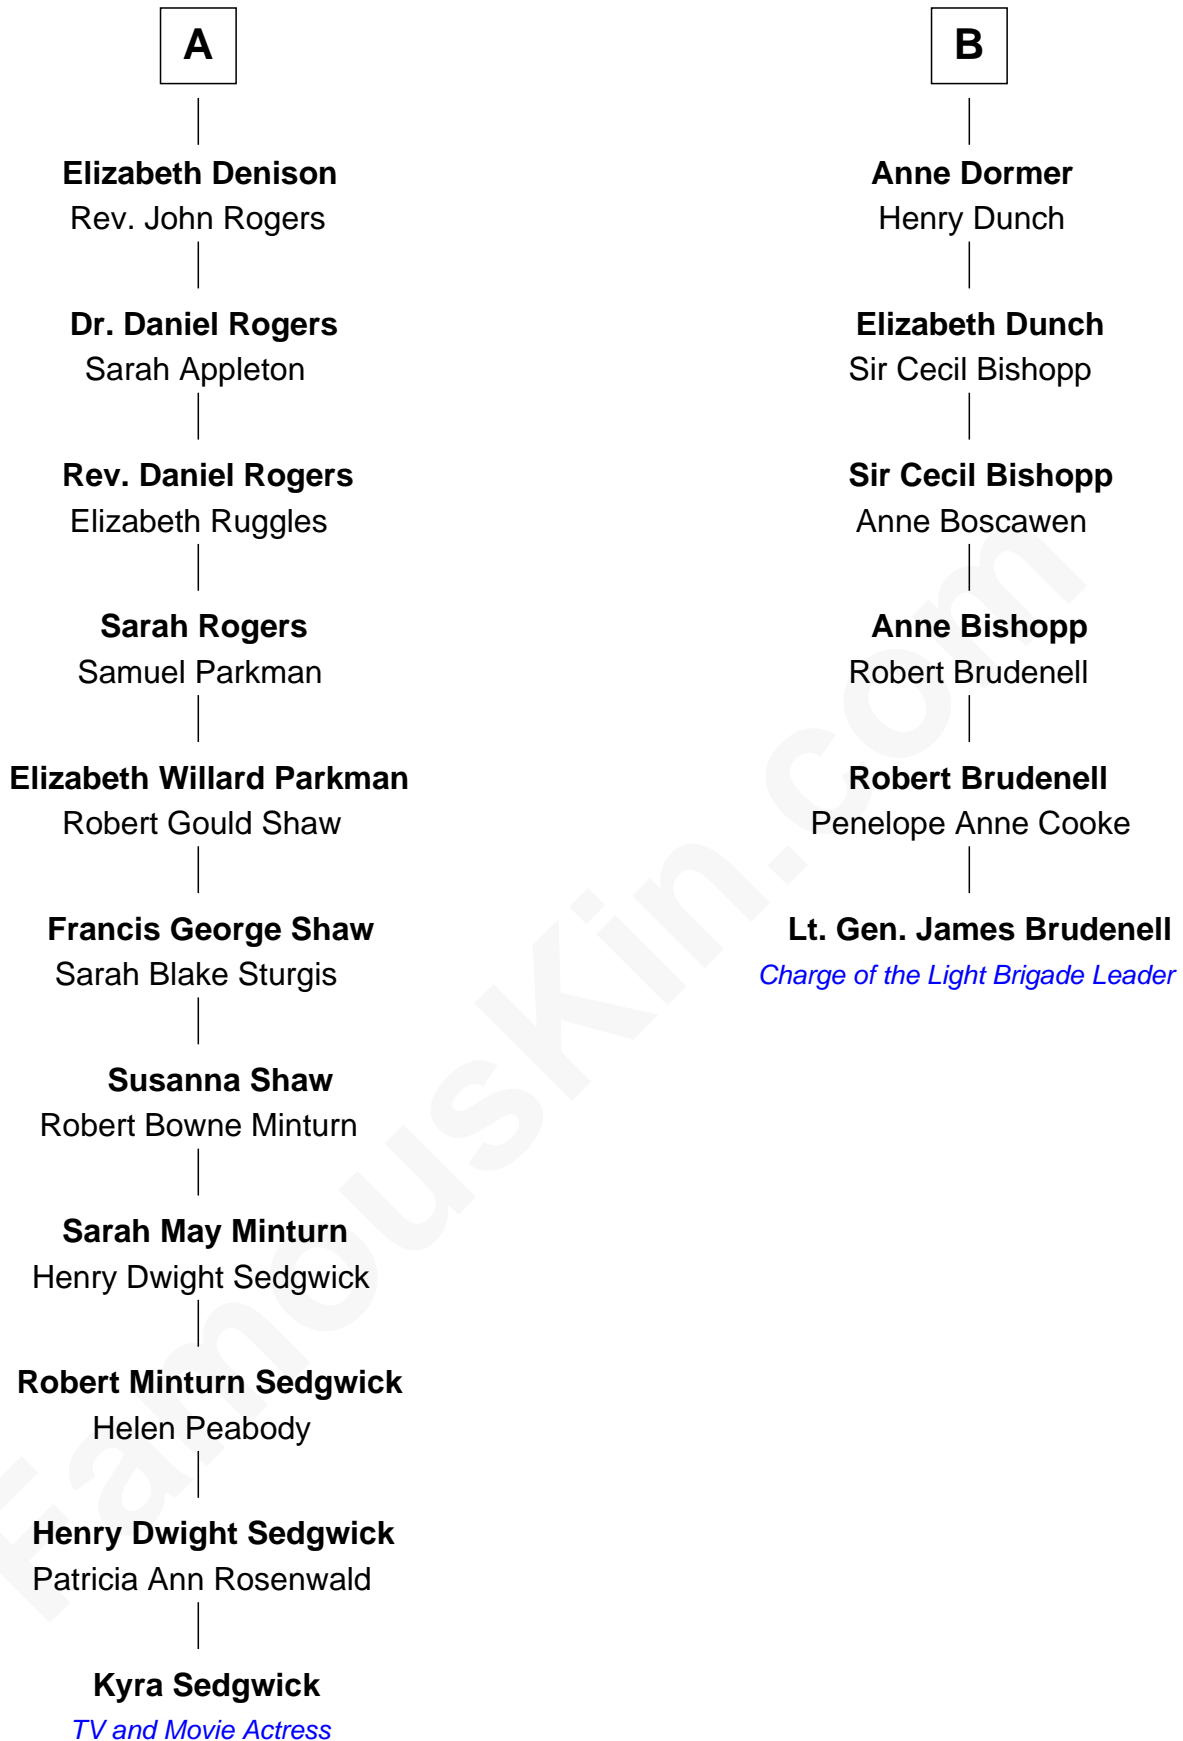

FamousKin.com Relationship Chart of

Kyra Sedgwick

TV and Movie Actress

12th cousin 5 times removed of

Lt. Gen. James Brudenell

Leader of the "Charge of the Light Brigade"

Kyra Sedgwick photo by [Angela George](#) (CC BY-SA 3.0)