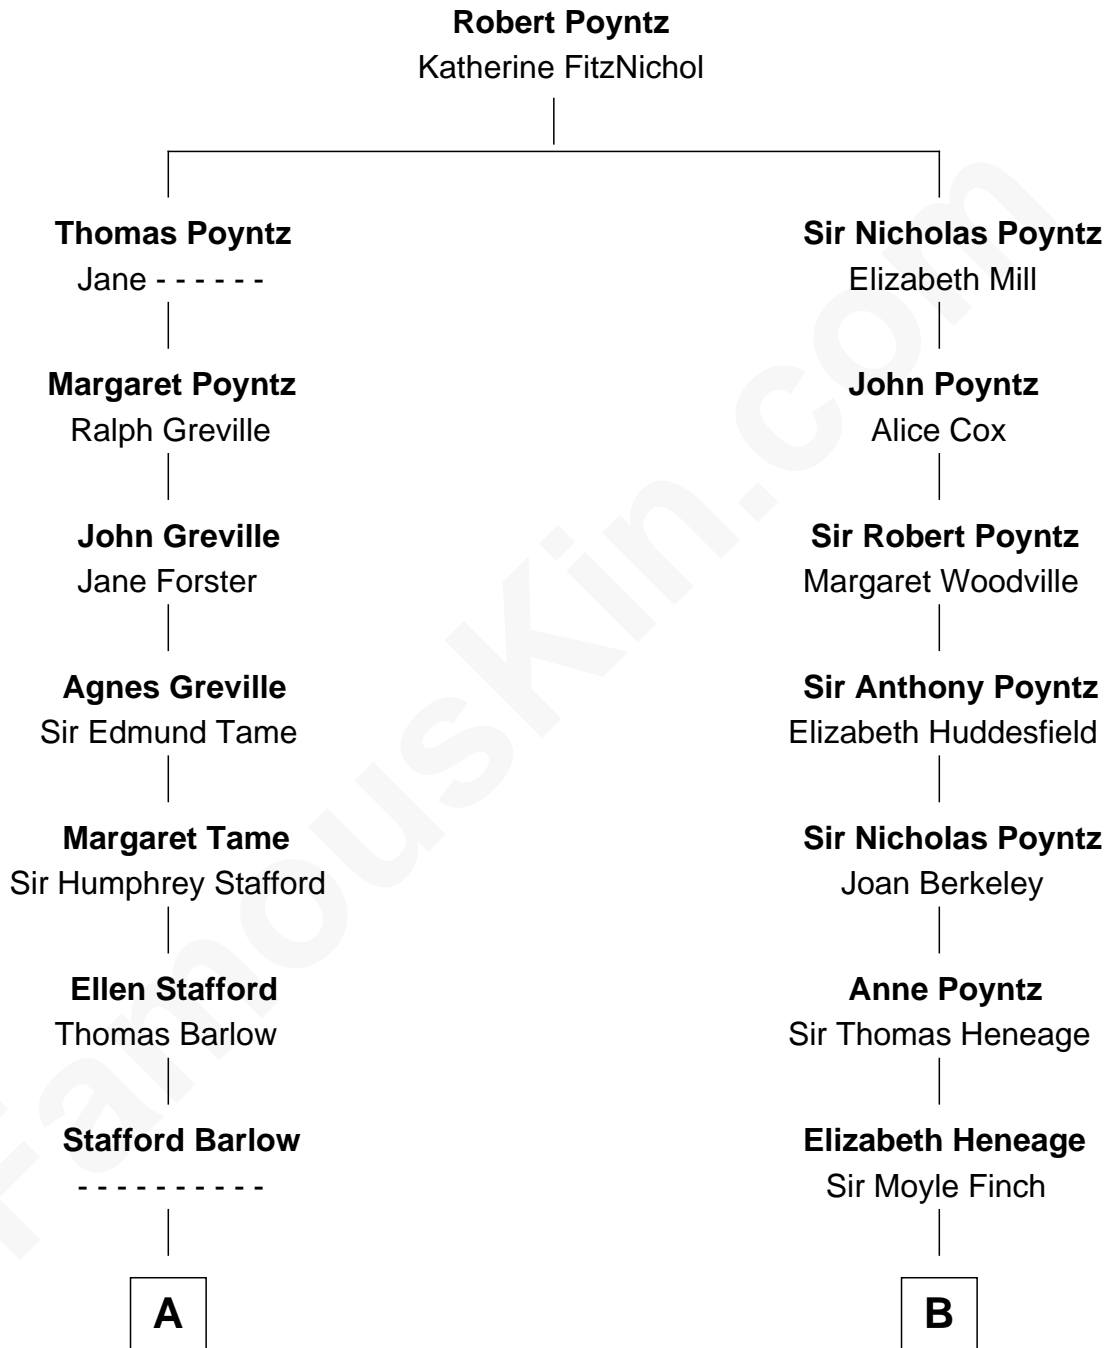

# FamousKin.com Relationship Chart of

**Kyra Sedgwick**

TV and Movie Actress

14th cousin 4 times removed of

**Lt. Gen. James Brudenell**

Leader of the "Charge of the Light Brigade"

**C**

Henry Dwight Sedgwick

Patricia Ann Rosenwald

**Kyra Sedgwick**

*TV and Movie Actress*

FamousKin.com