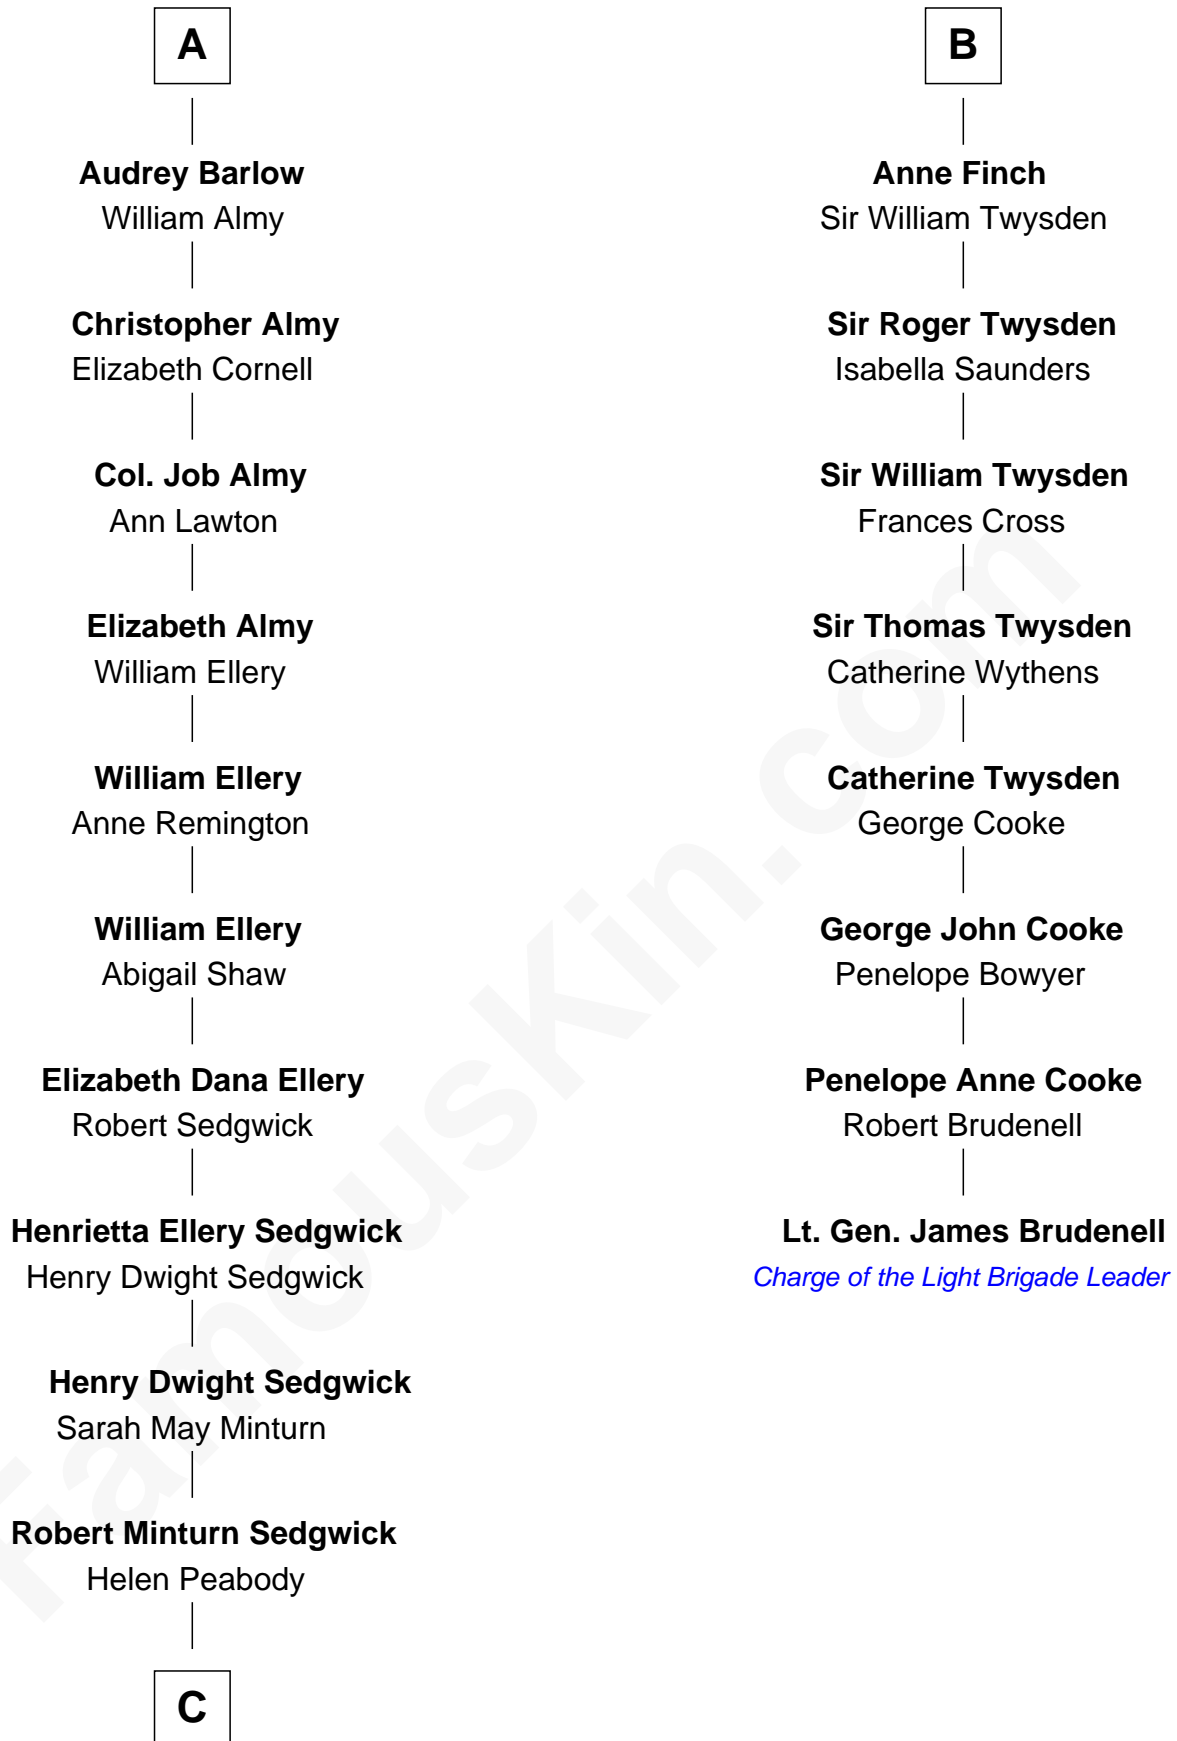

# FamousKin.com Relationship Chart of

**Kyra Sedgwick**

TV and Movie Actress

14th cousin 4 times removed of

**Lt. Gen. James Brudenell**

Leader of the "Charge of the Light Brigade"

**C**

Henry Dwight Sedgwick

Patricia Ann Rosenwald

**Kyra Sedgwick**

*TV and Movie Actress*

FamousKin.com