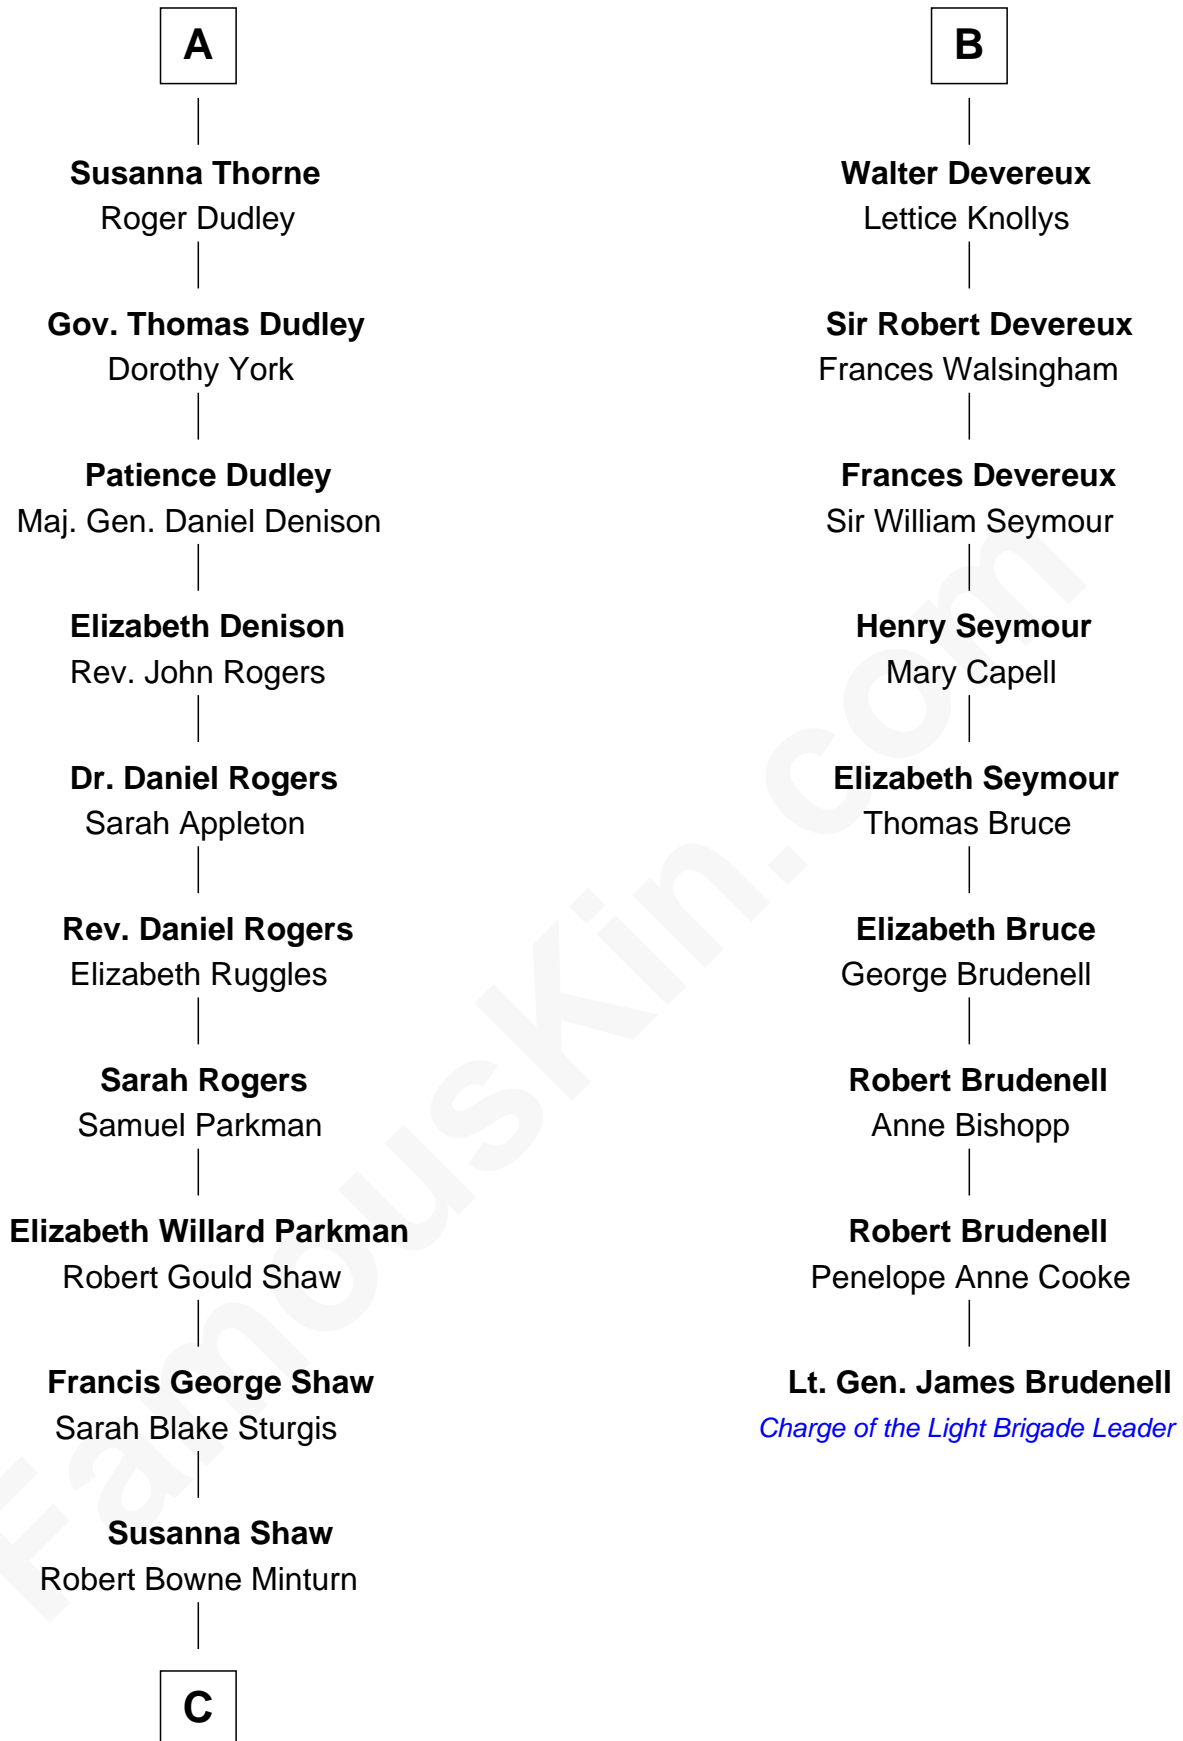

# FamousKin.com Relationship Chart of

**Kyra Sedgwick**

*TV and Movie Actress*

15th cousin 5 times removed of

**Lt. Gen. James Brudenell**

*Leader of the "Charge of the Light Brigade"*

**C**

—  
**Sarah May Minturn**  
Henry Dwight Sedgwick

—  
**Robert Minturn Sedgwick**  
Helen Peabody

—  
**Henry Dwight Sedgwick**  
Patricia Ann Rosenwald

—  
**Kyra Sedgwick**  
*TV and Movie Actress*

FamousKin.com