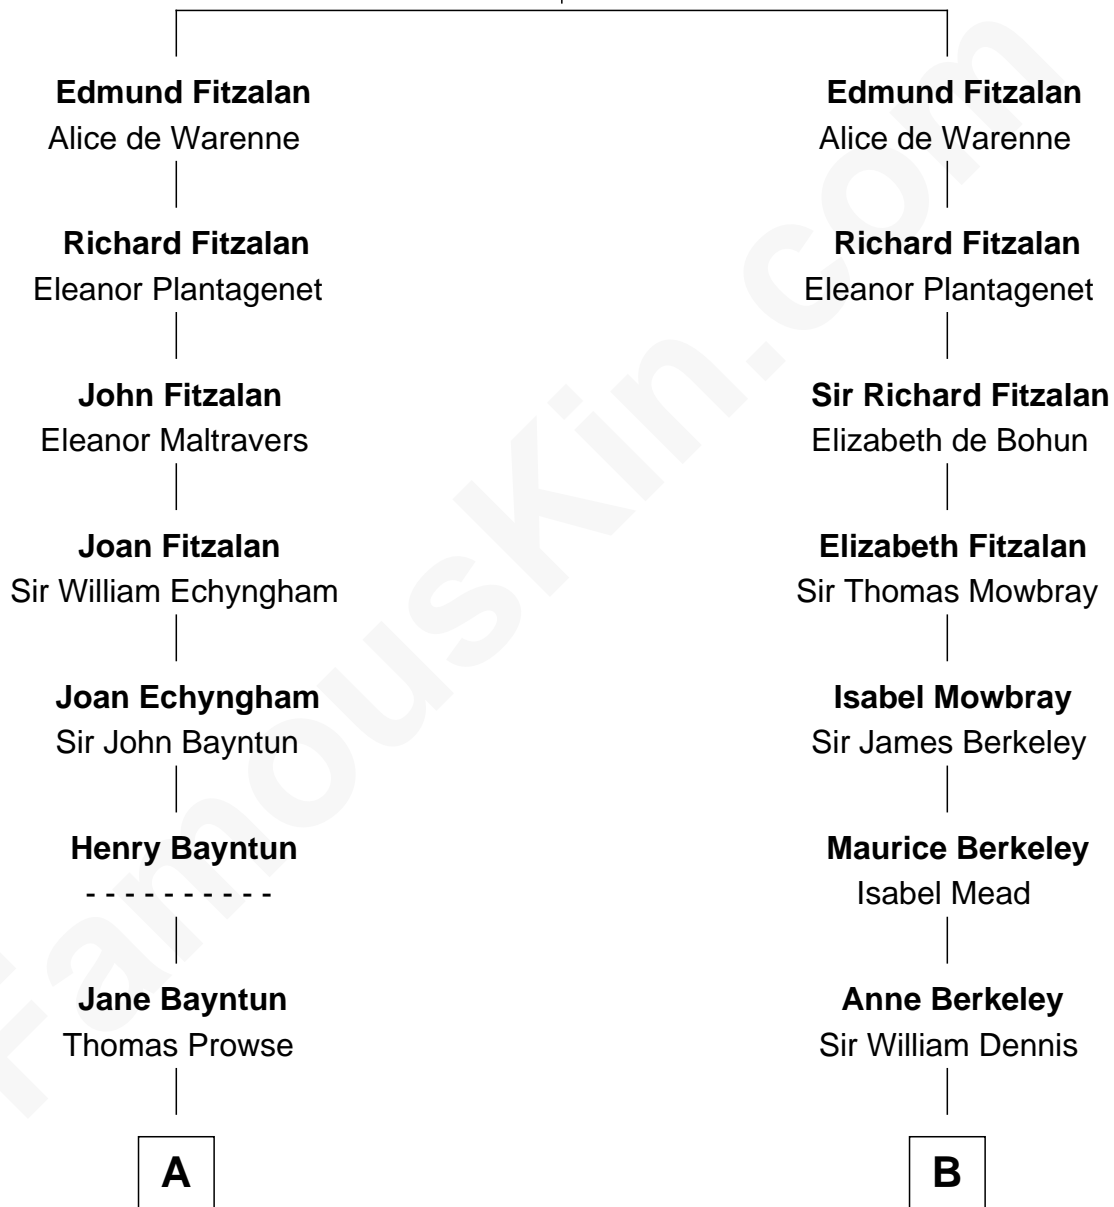

FamousKin.com Relationship Chart of

Kyra Sedgwick

TV and Movie Actress

16th cousin 4 times removed of

Lt. Gen. James Brudenell

Leader of the "Charge of the Light Brigade"

Richard Fitzalan

Alice de Saluzzo